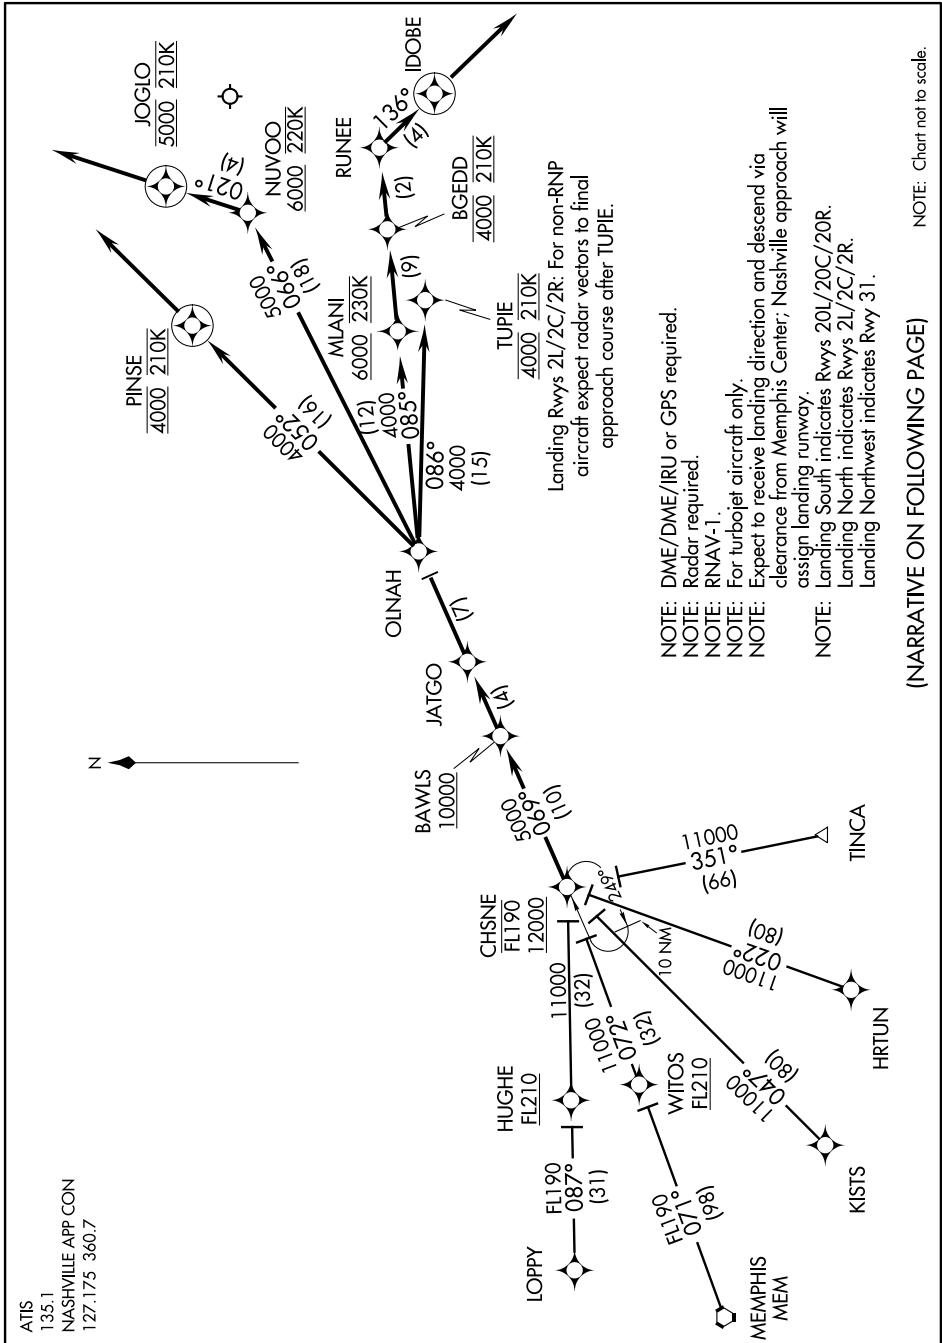

# CHSNE ONE ARRIVAL (RNAV)

SE-1, 07 FEB 2013 to 07 MAR 2013