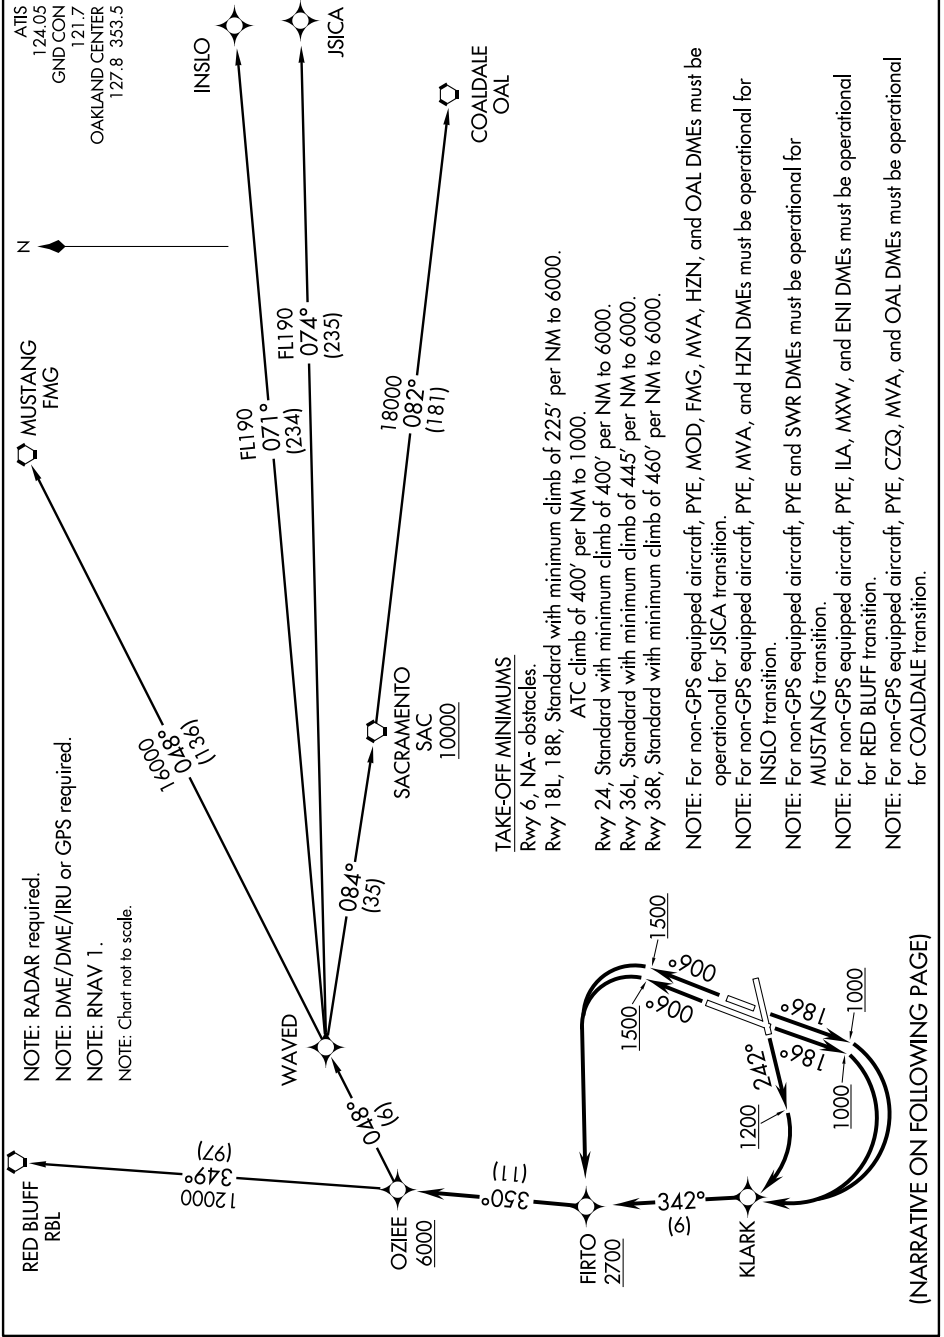

# OZIEE TWO DEPARTURE (RNAV)

SL-281 (FAA)

NAPA COUNTY (APC)  
NAPA, CALIFORNIA

SW-2, 07 FEB 2013 to 07 MAR 2013

SW-2, 07 FEB 2013 to 07 MAR 2013

(NARRATIVE ON FOLLOWING PAGE)