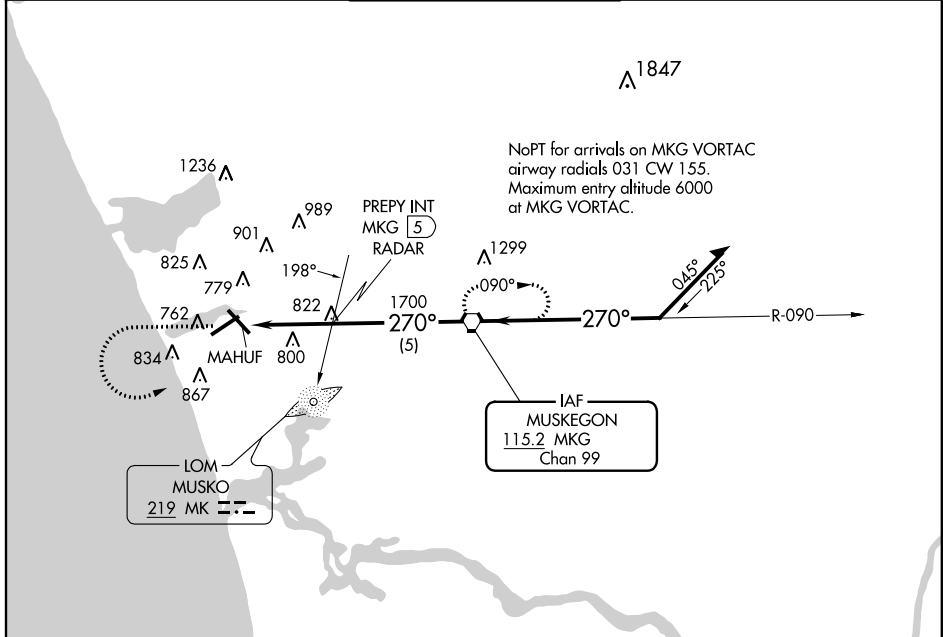

VORTAC MKG 115.2 Chan 99	APP CRS 270°	Rwy Idg TDZE Apt Elev N/A N/A 628
--	------------------------	---

ADF, DME or RADAR REQUIRED.
 If local altimeter setting not received, use West Michigan Rgnl altimeter setting and increase all MDAs 80 feet.

MISSED APPROACH: Climb to 2500 then left turn direct MKG VORTAC and hold.

ATIS 124.3	MUSKEGON APP CON ★ 119.8 290.35 (N of V2) 133.825 290.35 (S of V2)	MUSKEGON TOWER ★ 126.25 (CTAF) 343.725	GND CON 121.6	UNICOM 122.95
----------------------	--	---	-------------------------	-------------------------

EC-1, 07 FEB 2013 to 07 MAR 2013

EC-1, 07 FEB 2013 to 07 MAR 2013