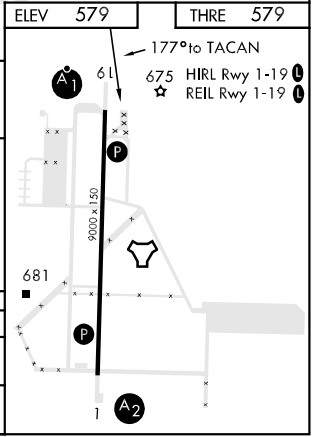

HI-TACAN RWY 19

TACAN MTC Chan 64	APCH CRS 177°	Rwy Idg THRE Arpt Elev 9000 579 579	JAL-276 [USAF]	SELFRIDGE ANGB (KMTC)
-----------------------------	-------------------------	---	----------------	-----------------------

▼ * When ALS inop, increase vis to 1½ miles.
 ** Circling not authorized W of Rwy 1-19.

ALSF-1

MISSED APPROACH: Climbing left turn to 4000, intercept MTC R-096 to SQYRS and hold, continue climb-in-hold to 4000.

ATIS 125.325 270.1	SELFRIDGE APP CON 119.6 318.2	SELFRIDGE TOWER ★ 120.15 (CTAF) 225.4	GND CON 128.3 275.8	CLNC DEL 119.0 259.95
------------------------------	---	---	-------------------------------	---------------------------------

EMERG SAFE ALT 100 NM 3100

CATEGORY	C	D	E
S-19 *	1100/55	521 (600-1)	
CIRCLING **	1120-1½ 541 (600-1½)	1140-2	561 (600-2)

HI-TACAN RWY 19

EC-1, 07 FEB 2013 to 07 MAR 2013

EC-1, 07 FEB 2013 to 07 MAR 2013

HI-TACAN RWY 19