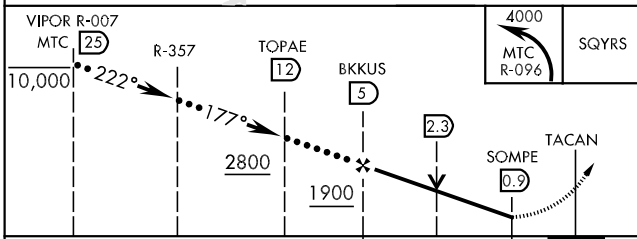

CATEGORY	C	D	E
S-19 *	1100/55	521 (600-1)	
CIRCLING **	1120-1½ 541 (600-1½)	1140-2	561 (600-2)