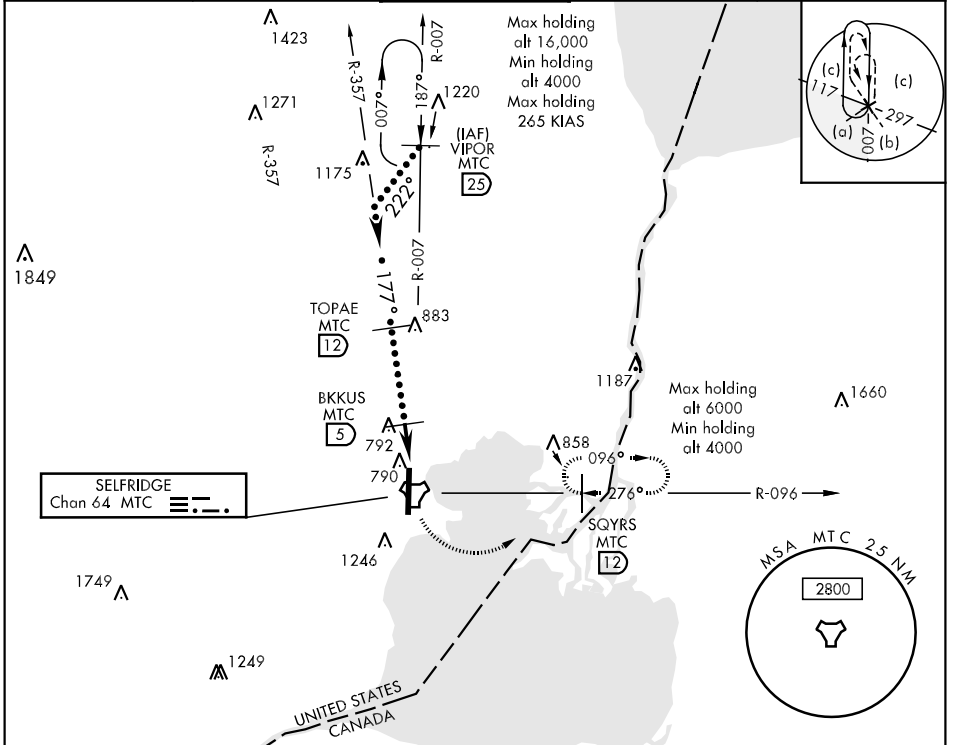

HI-TACAN RWY 19

TACAN MTC Chan 64	APCH CRS 177°	Rwy Idg THRE Arpt Elev 9000 579 579	JAL-276 [USAF]	SELFRIDGE ANGB (KMTC)
-----------------------------	-------------------------	---	----------------	-----------------------

▼ * When ALS inop, increase vis to 1½ miles.
 ** Circling not authorized W of Rwy 1-19.

ALSF-1

MISSED APPROACH: Climbing left turn to 4000, intercept MTC R-096 to SQYRS and hold, continue climb-in-hold to 4000.

EMERG SAFE ALT 100 NM 3100

CATEGORY	C	D	E
S-19 *	1100/55	521 (600-1)	
CIRCLING **	1120-1½ 541 (600-1½)	1140-2	561 (600-2)

HI-TACAN RWY 19

EC-1, 07 FEB 2013 to 07 MAR 2013

EC-1, 07 FEB 2013 to 07 MAR 2013

HI-TACAN RWY 19