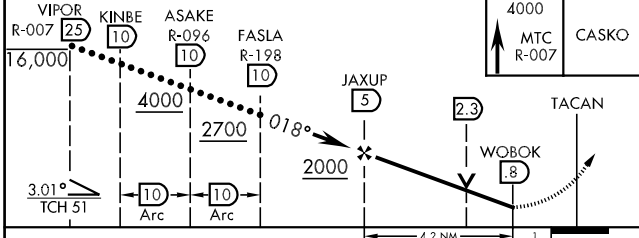

TACAN MTC Chan 64	APCH CRS 018°	Rwy Idg THRE Arpt Elev 9000 579 579	JAL-276 [USAF]	SELFRIDGE ANGB (KMTC)
-----------------------------	-------------------------	---	----------------	-----------------------

V *When ALS inop, increase vis to 1½ miles.
 **Circling not authorized W of Rwy 1-19.

SALS
A2

MISSED APPROACH: Climb to 4000 on MTC R-007 to CASKO and hold, continue climb-in-hold to 4000.

ATIS 125.325 270.1	SELFRIDGE APP CON 119.6 318.2	SELFRIDGE TOWER ★ 120.15 (CTAF) 225.4	GND CON 128.3 275.8	CLNC DEL 119.0 259.95
------------------------------	---	---	-------------------------------	---------------------------------

ELEV 579	THRE 579
----------	----------

CATEGORY	C	D	E
S-1*	1120-13/8	541 (600-13/8)	
CIRCLING **	1120-13/8 541 (600-13/8)	1140-2	561 (600-2)

EC-1, 07 FEB 2013 to 07 MAR 2013

EC-1, 07 FEB 2013 to 07 MAR 2013