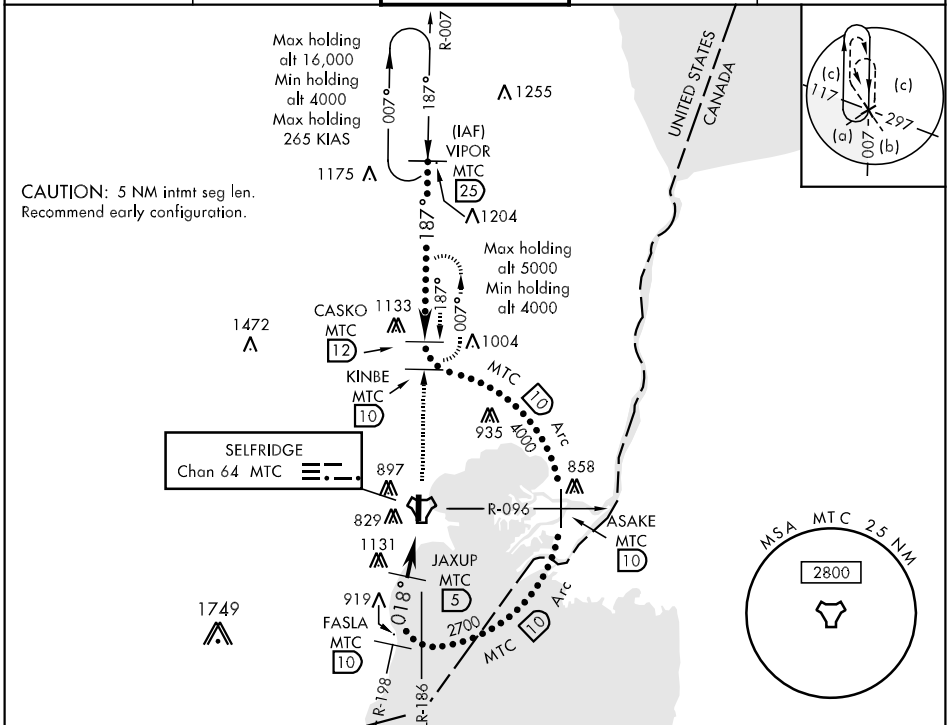

TACAN MTC Chan 64	APCH CRS 018°	Rwy Idg THRE Arpt Elev 9000 579 579	JAL-276 [USAF]	SELFRIDGE ANGB (KMTC)
-----------------------------	-------------------------	---	----------------	-----------------------

V *When ALS inop, increase vis to 1½ miles.
 **Circling not authorized W of Rwy 1-19.

SALS
A2

MISSED APPROACH: Climb to 4000 on MTC R-007 to CASKO and hold, continue climb-in-hold to 4000.

ATIS 125.325 270.1	SELFRIDGE APP CON 119.6 318.2	SELFRIDGE TOWER ★ 120.15 (CTAF) 225.4	GND CON 128.3 275.8	CLNC DEL 119.0 259.95
------------------------------	---	---	-------------------------------	---------------------------------

ELEV 579	THRE 579
----------	----------

CATEGORY	C	D	E
S-1*	1120-13/8	541 (600-13/8)	
CIRCLING **	1120-13/8 541 (600-13/8)	1140-2	561 (600-2)

EC-1, 07 FEB 2013 to 07 MAR 2013

EC-1, 07 FEB 2013 to 07 MAR 2013