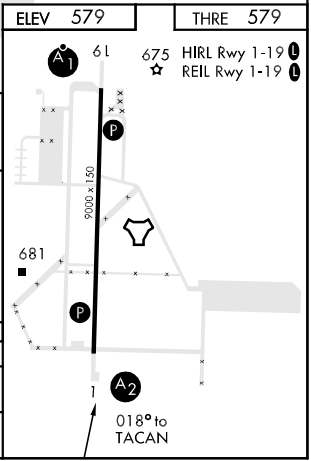

TACAN MTC Chan 64	APCH CRS 018°	Rwy Idg THRE Arpt Elev 9000 579 579	JAL-276 [USAF]	SELFRIDGE ANGB (KMTC)
-----------------------------	-------------------------	---	----------------	-----------------------

V *When ALS inop, increase vis to 1½ miles.
 **Circling not authorized W of Rwy 1-19.

SALS
A2

MISSED APPROACH: Climb to 4000 on MTC R-007 to CASKO and hold, continue climb-in-hold to 4000.

ATIS 125.325 270.1	SELFRIDGE APP CON 119.6 318.2	SELFRIDGE TOWER ★ 120.15 (CTAF) 225.4	GND CON 128.3 275.8	CLNC DEL 119.0 259.95
------------------------------	---	---	-------------------------------	---------------------------------

ELEV 579	THRE 579
----------	----------

CATEGORY	C	D	E
S-1*	1120-13/8	541 (600-13/8)	
CIRCLING **	1120-13/8 541 (600-13/8)	1140-2	561 (600-2)

EC-1, 07 FEB 2013 to 07 MAR 2013

EC-1, 07 FEB 2013 to 07 MAR 2013