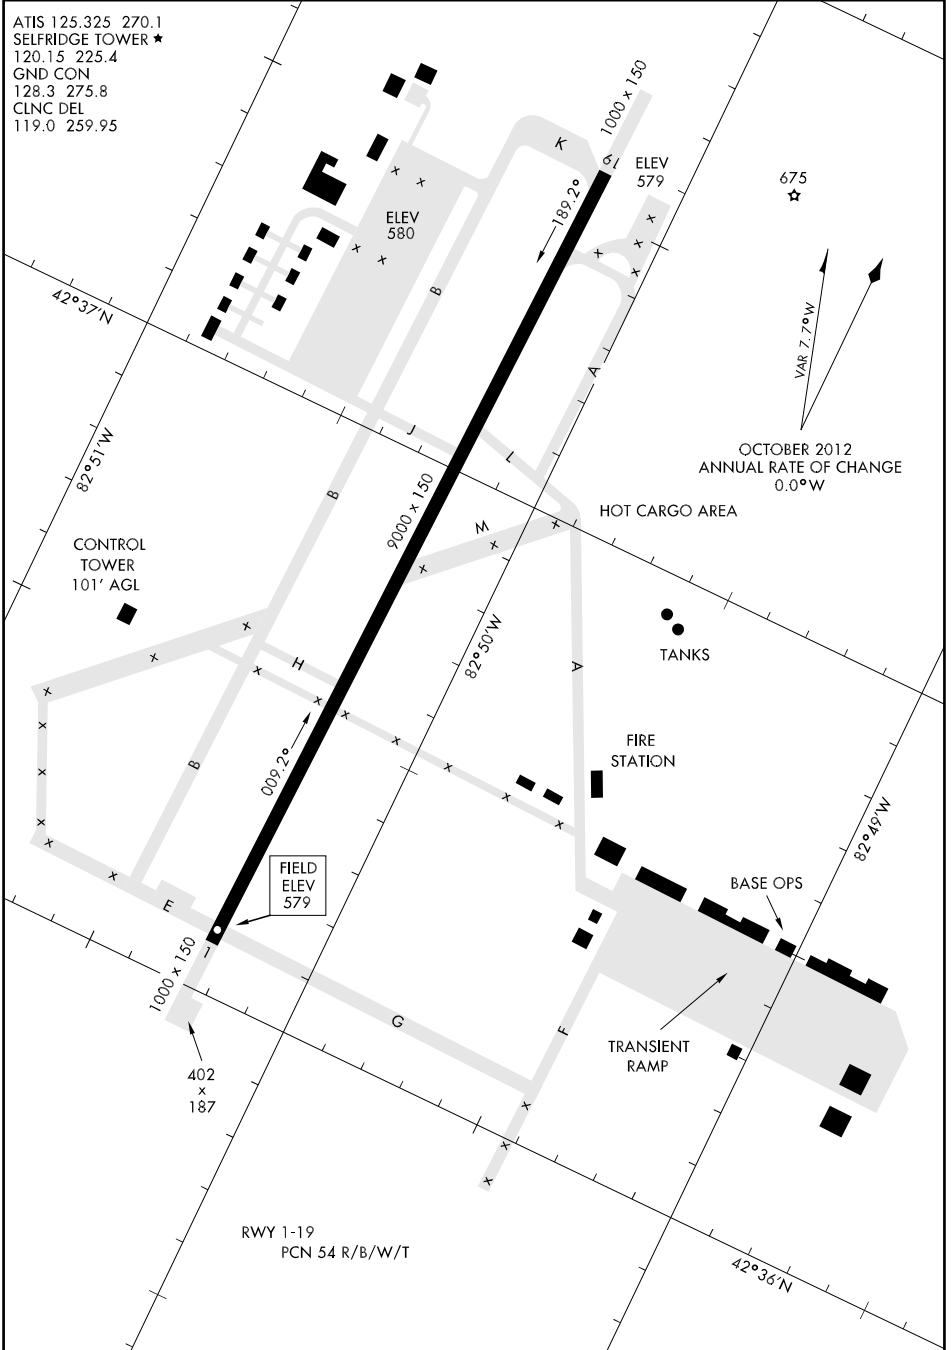

12292

AIRPORT DIAGRAM

AFD-276 [USAF]

SELFRIDGE ANGB (KMTCC)

MT. CLEMENS, MICHIGAN

ATIS 125.325 270.1
 SELFRIDGE TOWER ★
 120.15 225.4
 GND CON
 128.3 275.8
 CLNC DEL
 119.0 259.95

EC-1, 07 FEB 2013 to 07 MAR 2013

EC-1, 07 FEB 2013 to 07 MAR 2013

AIRPORT DIAGRAM

MT. CLEMENS, MICHIGAN

SELFRIDGE ANGB (KMTCC)