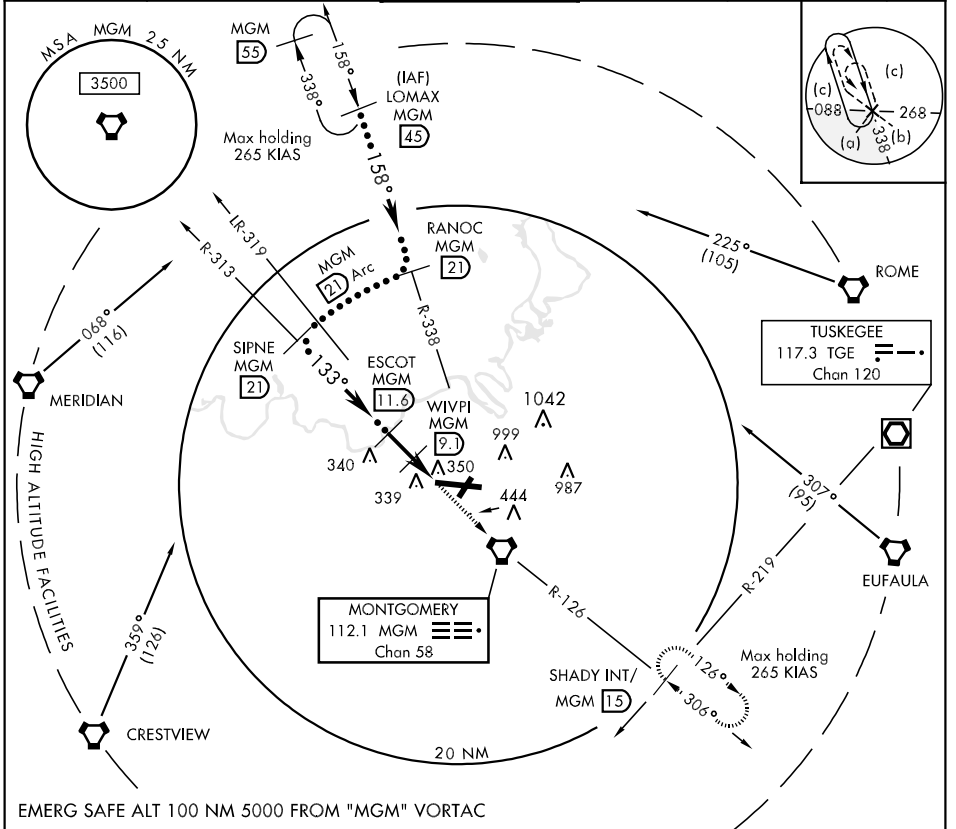

HI-TACAN-A

MGM 112.1 Chan 58	APCH CRS 133°	Rwy Idg THRE Arpt Elev N/A N/A 221	JAL-272 [USAF]	MONTGOMERY REGIONAL (DANNELLY FIELD) (KMGM)	
---------------------------------------	-------------------------	--	----------------	---	--

⚠ * Circling not authorized for CAT E N of Rwy 10-28.
 Circling to Rwy 21 not authorized at night.
 When VGSI inop, circling to Rwy 3 not authorized at night.

MISSED APPROACH: Climb to 3500 direct MGM VORTAC and on MGM R-126 to SHADY INT/15 DME and hold.

ATIS ★ 120.675	MONTGOMERY APP CON 121.2 380.225 N 124.0 363.025 S	MONTGOMERY TOWER ★ 119.7(CTAF) 360.85	GND CON 121.7 348.6	CLNC DEL 118.3 270.3	ASR ASOS
--------------------------	--	---	-------------------------------	--------------------------------	-------------

SE-4, 07 FEB 2013 to 07 MAR 2013

SE-4, 07 FEB 2013 to 07 MAR 2013