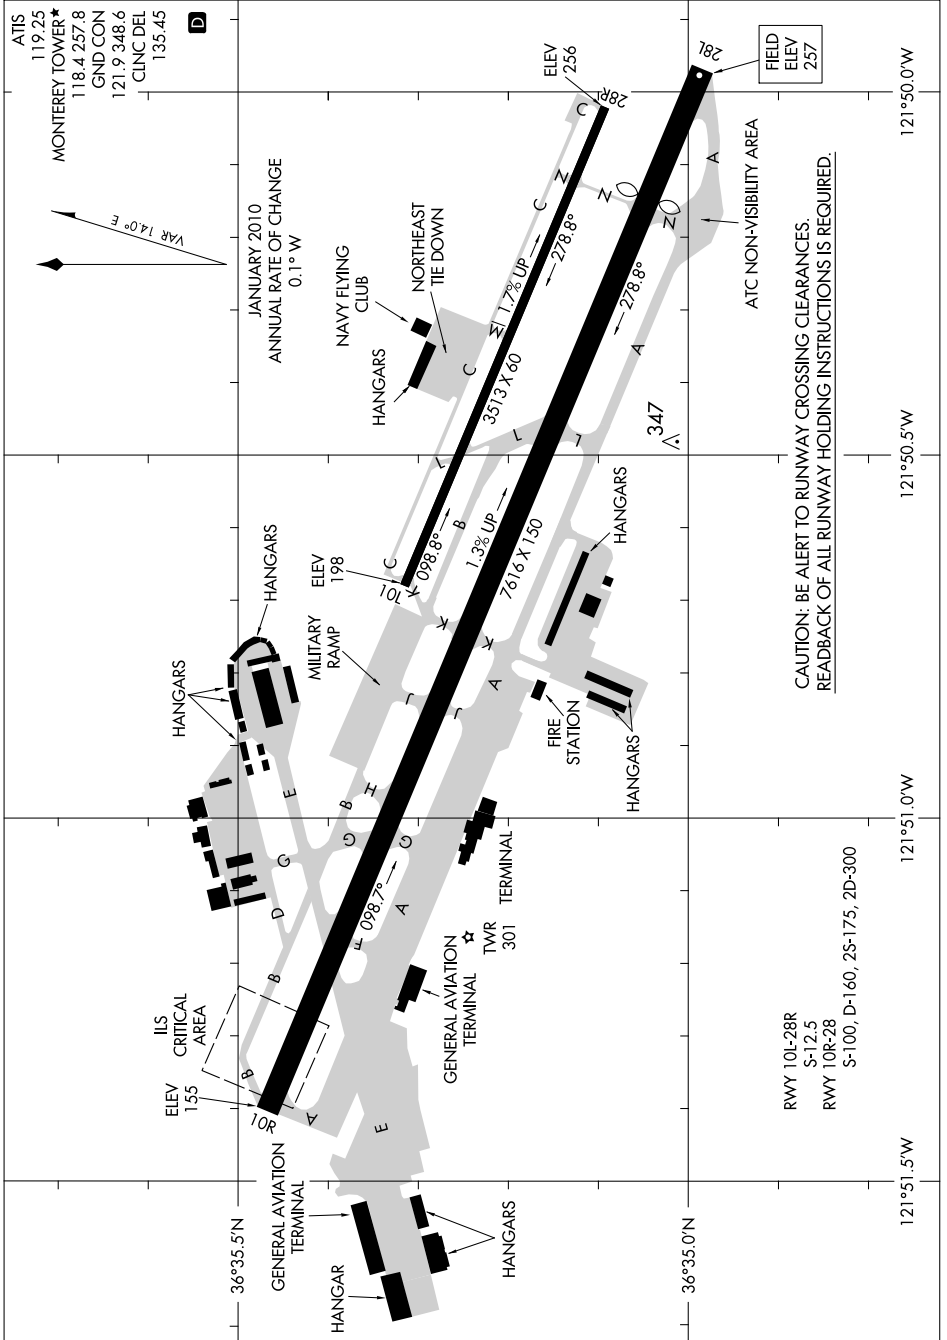

AIRPORT DIAGRAM

AL-271 (FAA)

MONTEREY PENINSULA (MRY)
MONTEREY, CALIFORNIA

SW-2, 07 FEB 2013 to 07 MAR 2013

SW-2, 07 FEB 2013 to 07 MAR 2013

AIRPORT DIAGRAM

MONTEREY, CALIFORNIA
MONTEREY PENINSULA (MRY)