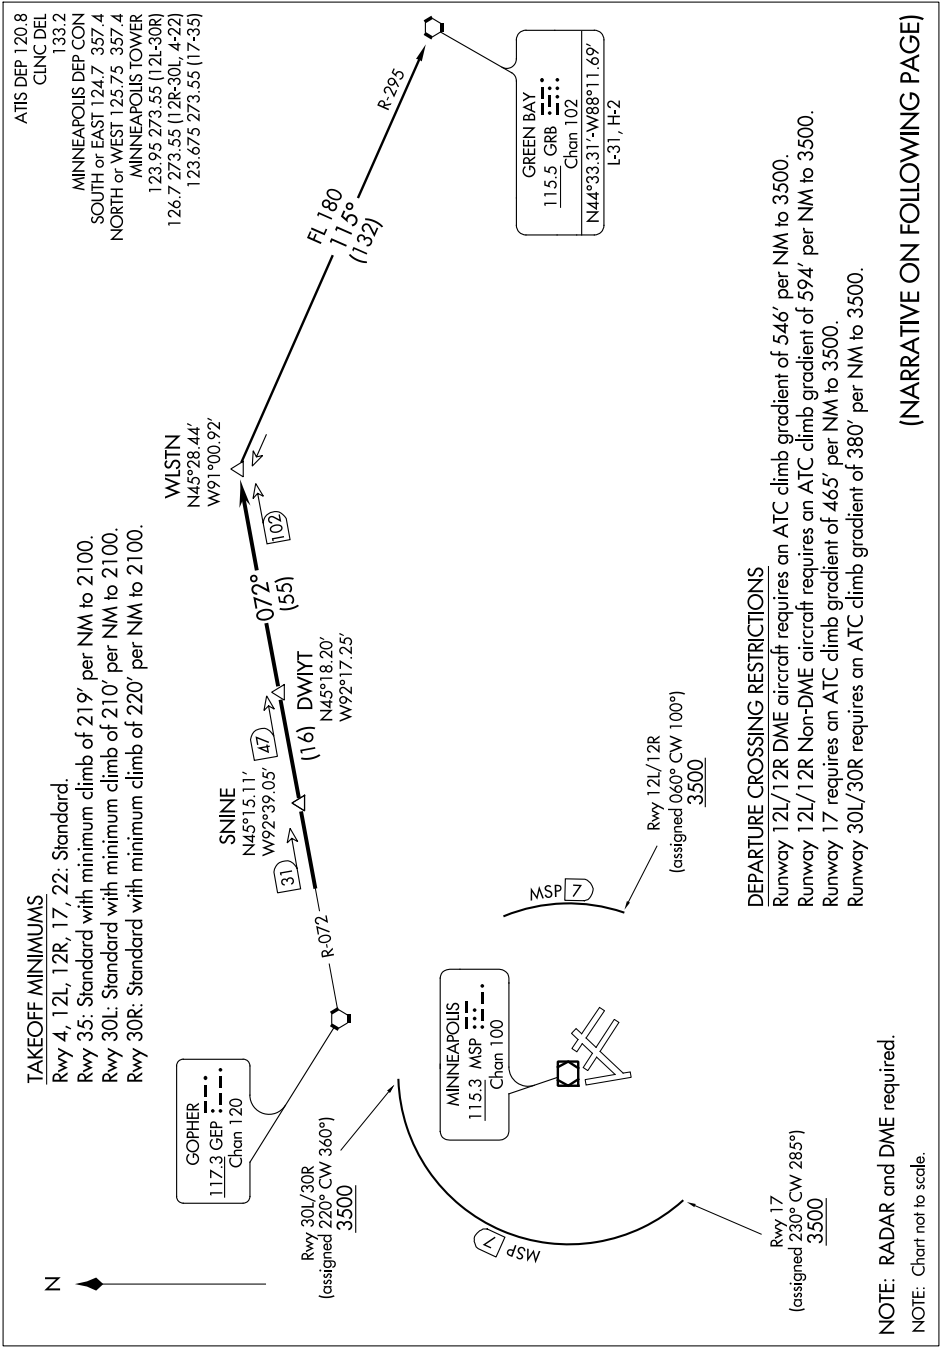

(WLSTN4.WLSTN) 11349

WLSTN FOUR DEPARTURE

MINNEAPOLIS-ST PAUL INTL/WOLD-CHAMBERLAIN (MSP)
SL-264 (FAA)
MINNEAPOLIS, MINNESOTA

NC-1, 07 FEB 2013 to 07 MAR 2013

(NARRATIVE ON FOLLOWING PAGE)

WLSTN FOUR DEPARTURE
(WLSTN4.WLSTN) 11349

MINNEAPOLIS, MINNESOTA
MINNEAPOLIS-ST PAUL INTL/WOLD-CHAMBERLAIN (MSP)

NC-1, 07 FEB 2013 to 07 MAR 2013