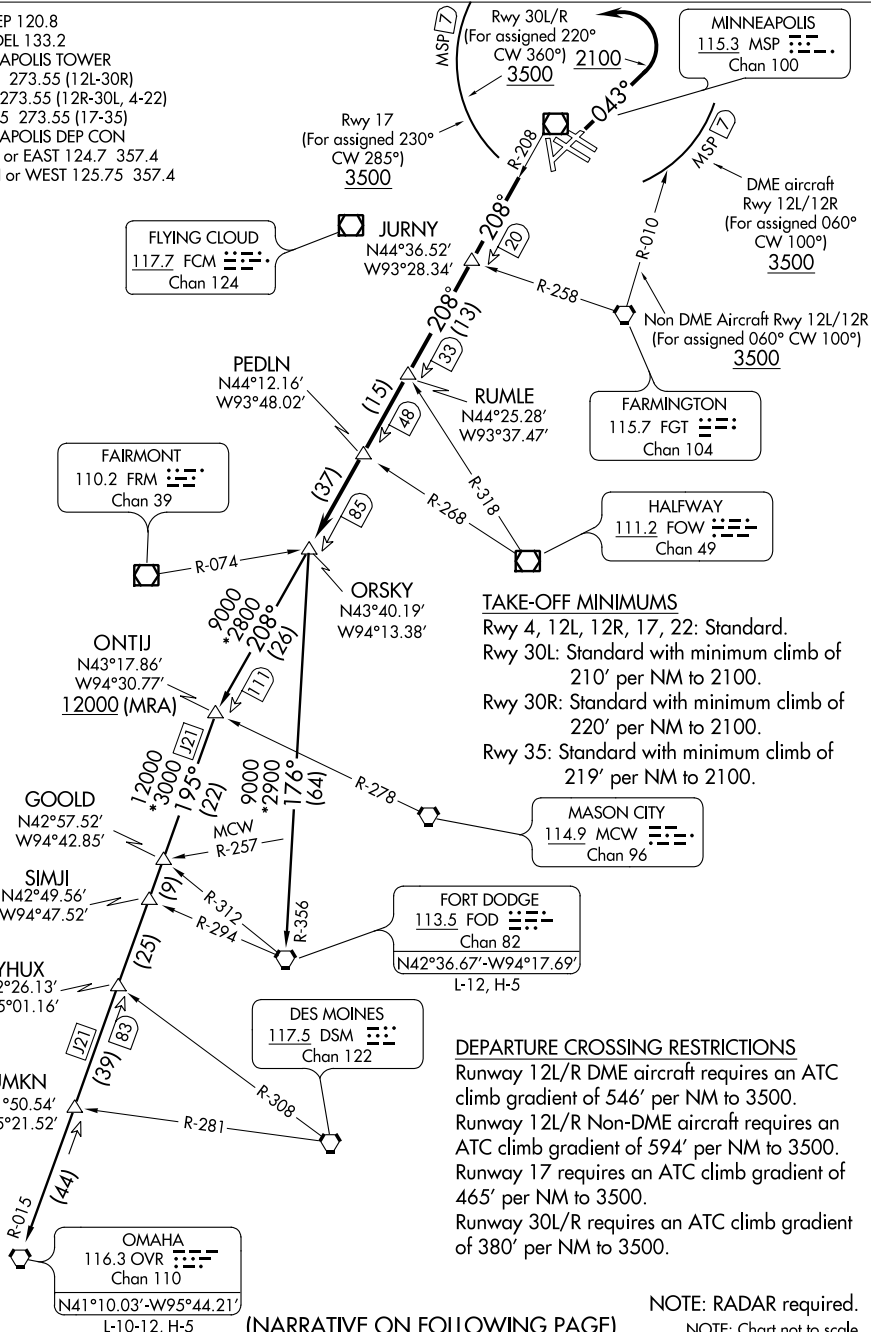

# ORSKY FIVE DEPARTURE

ATIS DEP 120.8  
 CLNC DEL 133.2  
 MINNEAPOLIS TOWER  
 123.95 273.55 (12L-30R)  
 126.7 273.55 (12R-30L, 4-22)  
 123.675 273.55 (17-35)  
 MINNEAPOLIS DEP CON  
 SOUTH or EAST 124.7 357.4  
 NORTH or WEST 125.75 357.4

NC-1, 07 FEB 2013 to 07 MAR 2013

NC-1, 07 FEB 2013 to 07 MAR 2013

(NARRATIVE ON FOLLOWING PAGE)

# ORSKY FIVE DEPARTURE

(ORSKY5.ORSKY) 12040