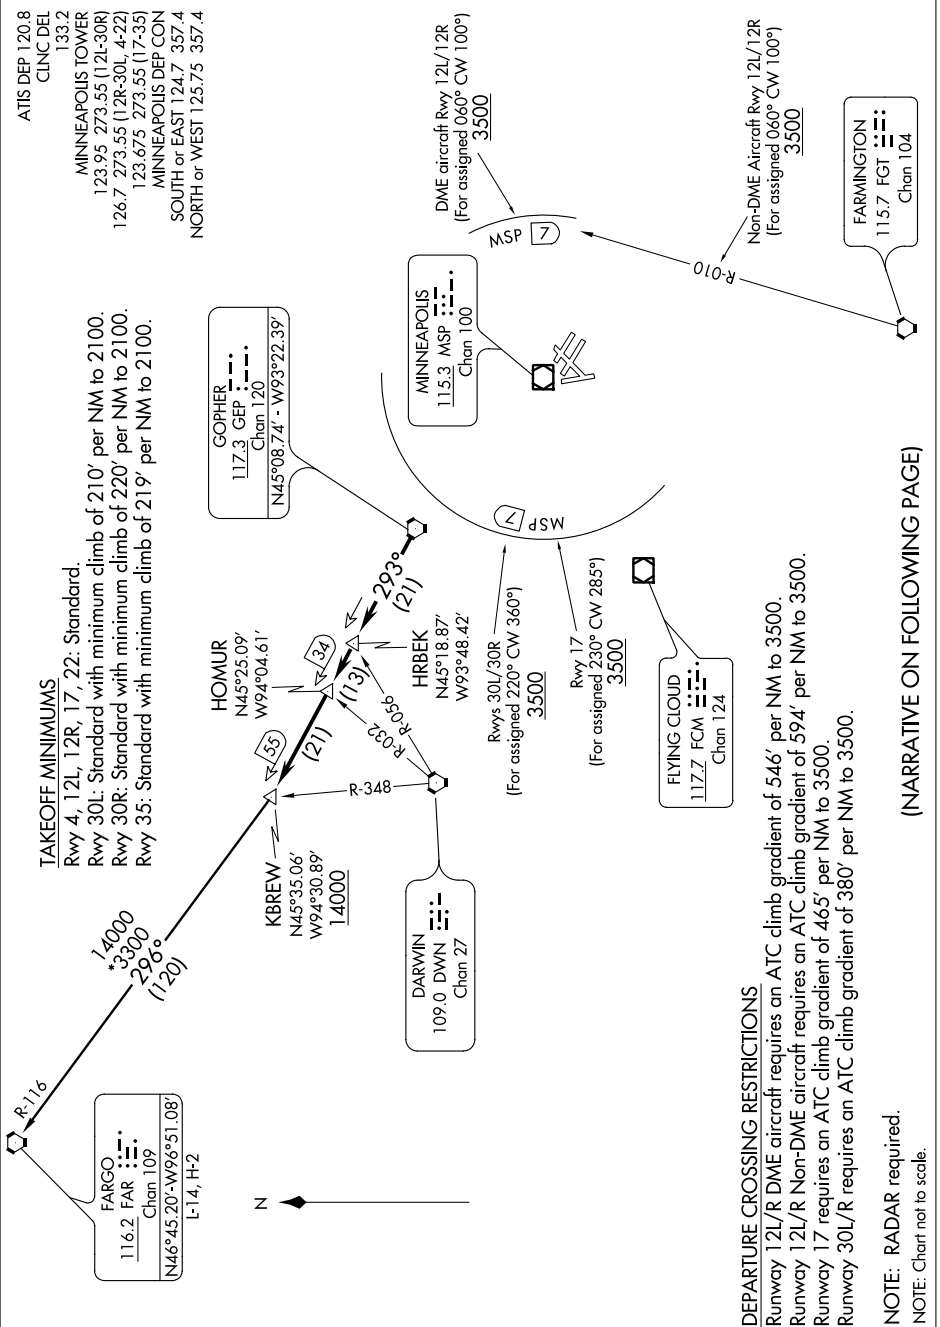

# KBREW FOUR DEPARTURE

NC-1, 07 FEB 2013 to 07 MAR 2013

(NARRATIVE ON FOLLOWING PAGE)

NC-1, 07 FEB 2013 to 07 MAR 2013