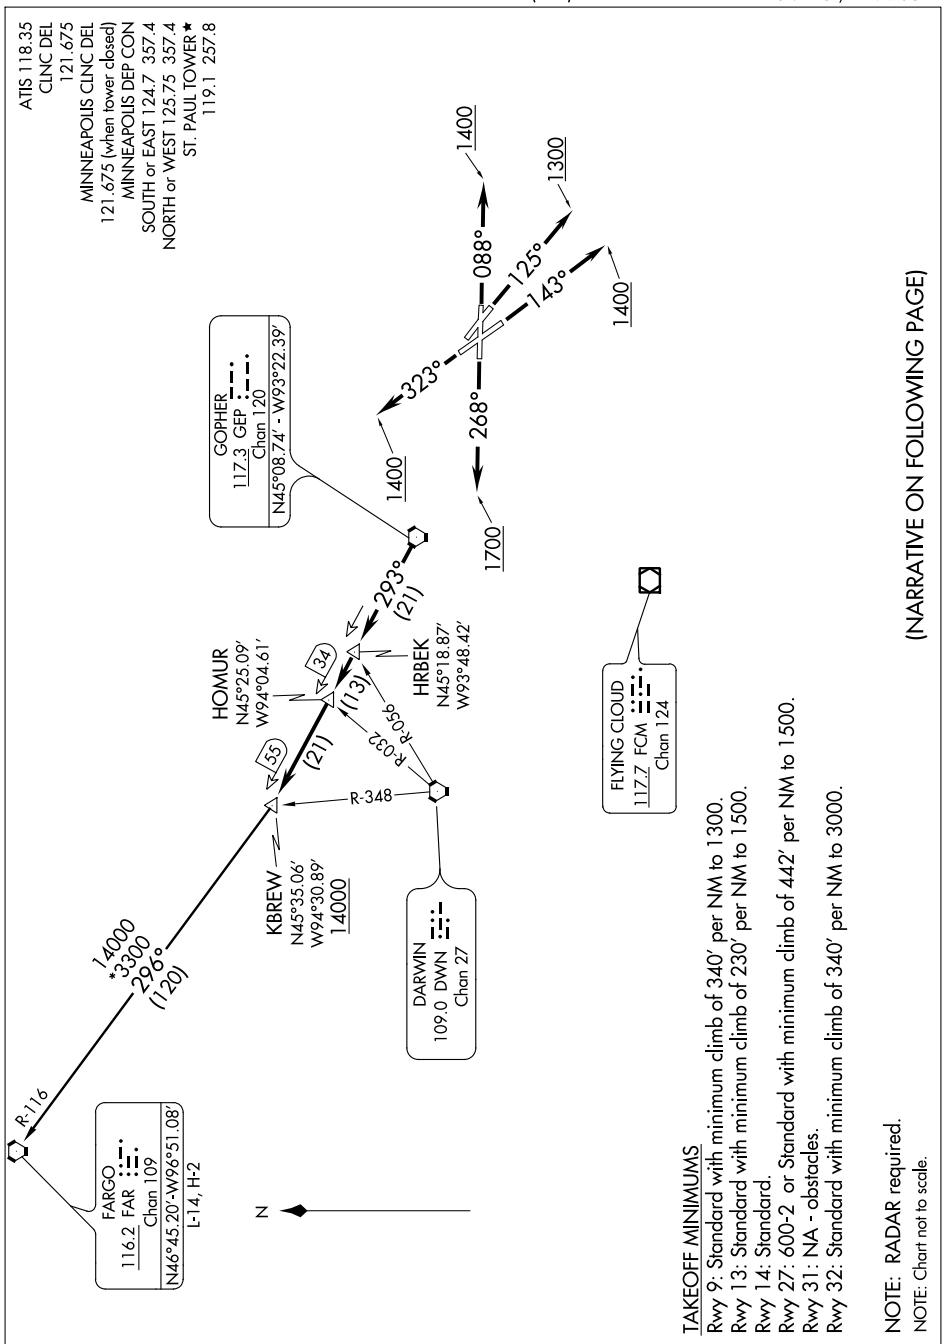

(KBREW4.KBREW) 11349

KBREW FOUR DEPARTURE

ST. PAUL DOWNTOWN HOLMAN FIELD (STP)
SL-263 (FAA) ST. PAUL, MINNESOTA

NC-1, 07 FEB 2013 to 07 MAR 2013

(NARRATIVE ON FOLLOWING PAGE)

NC-1, 07 FEB 2013 to 07 MAR 2013

KBREW FOUR DEPARTURE

(KBREW4.KBREW) 11349

ST. PAUL, MINNESOTA
ST. PAUL DOWNTOWN HOLMAN FIELD (STP)

NOTE: RADAR required.
NOTE: Chart not to scale.