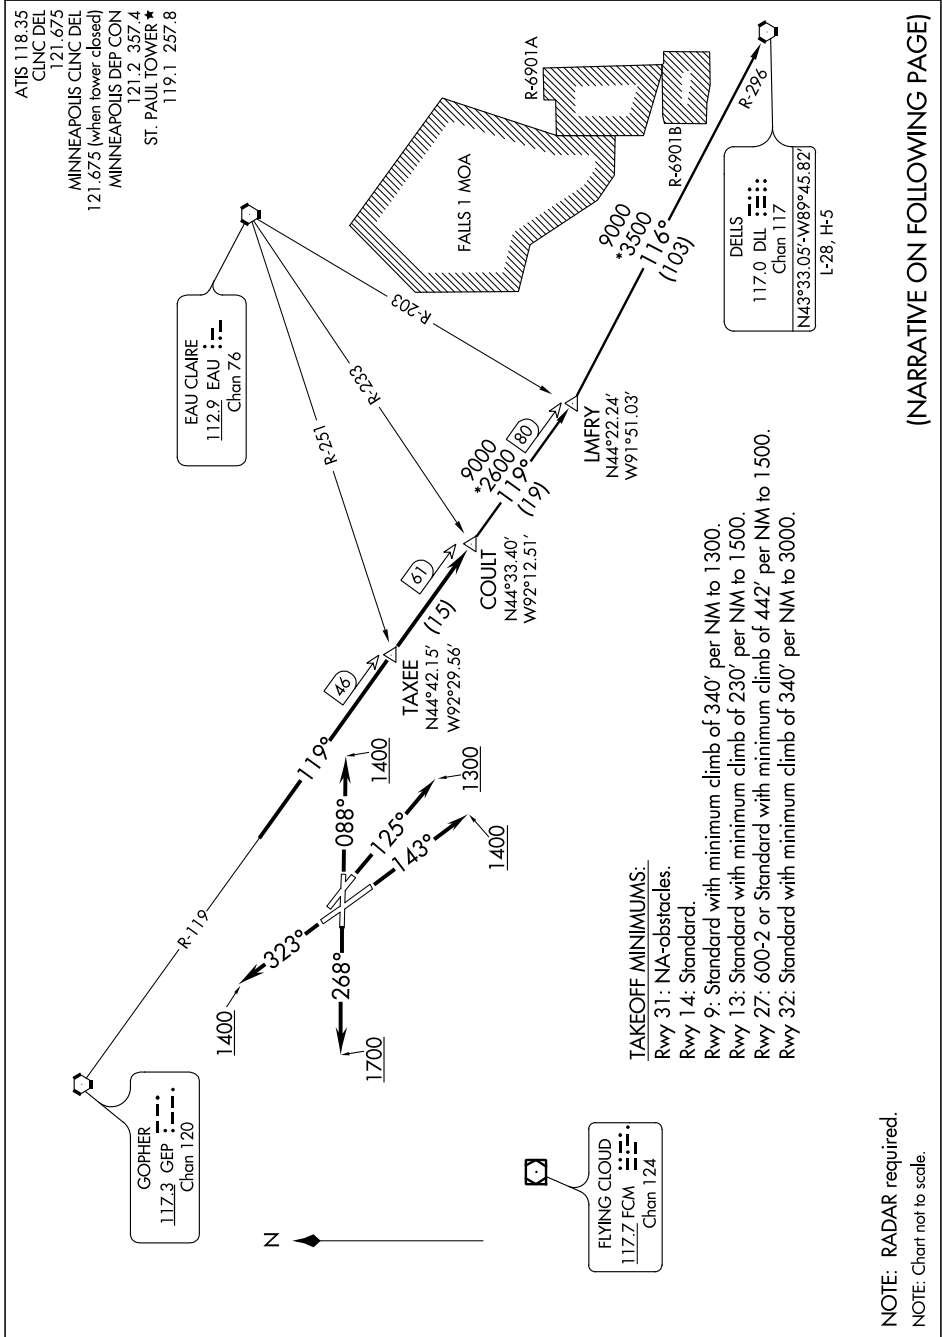

(COULT4.COULT) 11349

# COULT FOUR DEPARTURE

ST. PAUL DOWNTOWN HOLMAN FIELD (STP)  
SL-263 (FAA) ST. PAUL, MINNESOTA

NC-1, 07 FEB 2013 to 07 MAR 2013

(NARRATIVE ON FOLLOWING PAGE)

NOTE: RADAR required.  
NOTE: Chart not to scale.

NC-1, 07 FEB 2013 to 07 MAR 2013

COULT FOUR DEPARTURE  
(COULT4.COULT) 11349

ST. PAUL, MINNESOTA  
ST. PAUL DOWNTOWN HOLMAN FIELD (STP)