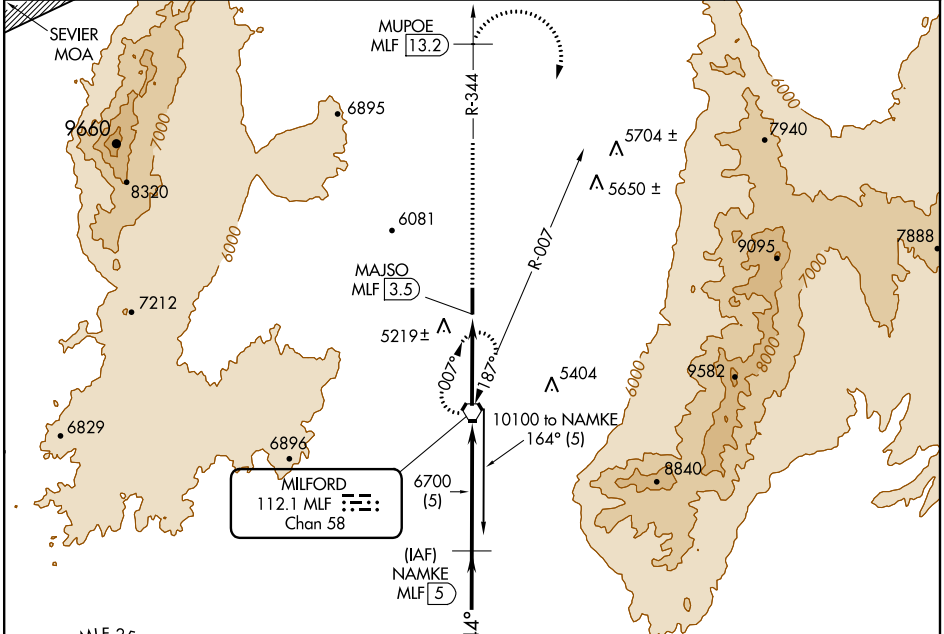

VORTAC MLF 112.1 Chan 58	APP CRS 344°	Rwy Idg TDZE Apt Elev 5039	N/A N/A
--	------------------------	--	--------------------------

VOR/DME-A

MILFORD MUNI/BEN AND JUDY BRISCOE FIELD (MLF)

⚠ When local altimeter setting not received, use Cedar City altimeter setting and increase MDA 200 feet, and increase Cat C visibility ½ mile and Cat D visibility ¾ mile. When VGSi inop, procedure NA at night. Visibility reduction by helicopters NA.

⚠ MISSED APPROACH: Climb on MLF VORTAC R-344 to MUPOE/MLF 13.2 DME then climbing right turn to 9600 on heading 150° and MLF VORTAC R-007 to MILFORD VORTAC and hold.

ASOS 135.025	CEDAR CITY RADIO 122.1R	UNICOM 122.8 (CTAF)
------------------------	-----------------------------------	-------------------------------

SW-4, 07 FEB 2013 to 07 MAR 2013

SW-4, 07 FEB 2013 to 07 MAR 2013