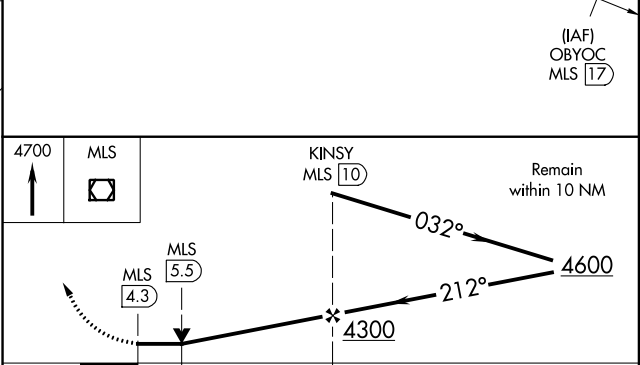

VOR/DME MLS 112.1 Chan 58	APP CRS 212°	Rwy Idg TDZE 5680 2628 Apt Elev 2630
---	------------------------	---

VOR/DME RWY 22

MILES CITY/FRANK WILEY FIELD (MLS)

When VGSI inop, circling to Rwy 12 NA at night.

MISSED APPROACH: Climb direct MLS VOR/DME and hold, continue climb-in-hold to 4700.

ASOS 135.575	GREAT FALLS RADIO 122.2 255.4	UNICOM 123.0 (CTAF)
------------------------	---	-------------------------------

NW-1, 07 FEB 2013 to 07 MAR 2013

NW-1, 07 FEB 2013 to 07 MAR 2013

ELEV 2630	D	TDZE 2628
-----------	----------	-----------

CATEGORY	A	B	C	D
S-22	3020-1	392 (400-1)		3020-1½ 392 (400-1½)
CIRCLING	3020-1 390 (400-1)	3080-1 450 (500-1)	3080-1½ 450 (500-1½)	3180-2 550 (600-2)