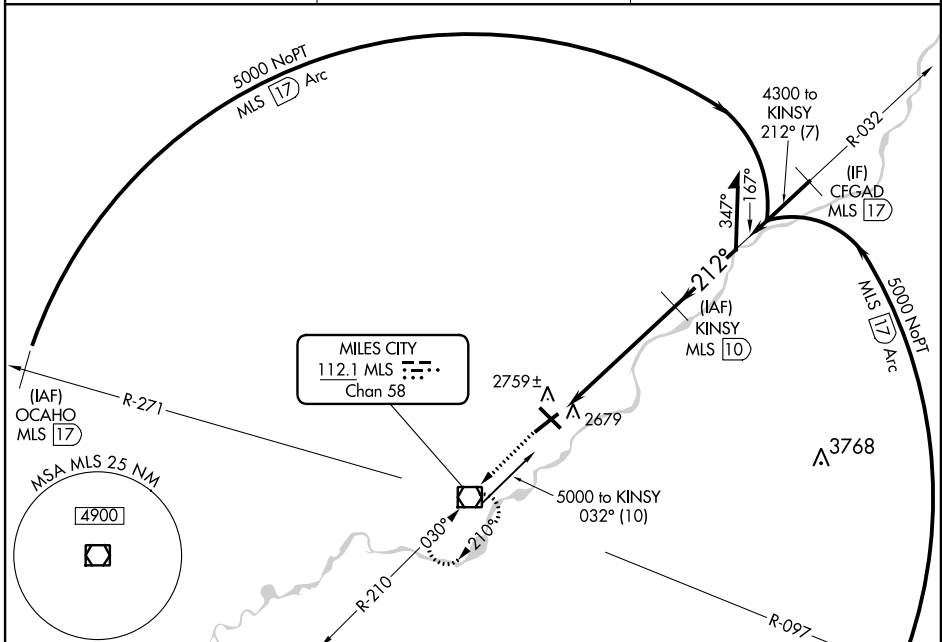

VOR/DME MLS 112.1 Chan 58	APP CRS 212°	Rwy Idg TDZE 5680 2628 Apt Elev 2630
---	------------------------	---

VOR/DME RWY 22

MILES CITY/FRANK WILEY FIELD (MLS)

When VGSI inop, circling to Rwy 12 NA at night.

MISSED APPROACH: Climb direct MLS VOR/DME and hold, continue climb-in-hold to 4700.

ASOS 135.575	GREAT FALLS RADIO 122.2 255.4	UNICOM 123.0 (CTAF)
------------------------	---	-------------------------------

NW-1, 07 FEB 2013 to 07 MAR 2013

NW-1, 07 FEB 2013 to 07 MAR 2013

ELEV 2630	D	TDZE 2628
-----------	----------	-----------

CATEGORY	A	B	C	D
S-22	3020-1	392 (400-1)		3020-1½ 392 (400-1½)
CIRCLING	3020-1 390 (400-1)	3080-1 450 (500-1)	3080-1½ 450 (500-1½)	3180-2 550 (600-2)