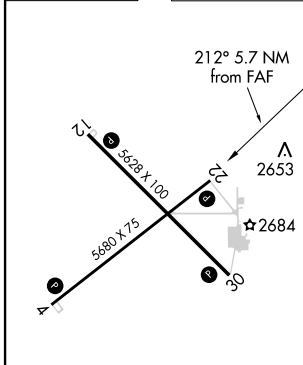

VOR/DME MLS 112.1 Chan 58	APP CRS 212°	Rwy Idg TDZE 5680 2628 Apt Elev 2630
---	------------------------	---

VOR/DME RWY 22

MILES CITY/FRANK WILEY FIELD (MLS)

When VGSI inop, circling to Rwy 12 NA at night.

MISSED APPROACH: Climb direct MLS VOR/DME and hold, continue climb-in-hold to 4700.

ASOS 135.575	GREAT FALLS RADIO 122.2 255.4	UNICOM 123.0 (CTAF)
------------------------	---	-------------------------------

NW-1, 07 FEB 2013 to 07 MAR 2013

NW-1, 07 FEB 2013 to 07 MAR 2013

ELEV 2630	D	TDZE 2628
-----------	----------	-----------

CATEGORY	A	B	C	D
S-22	3020-1	392 (400-1)		3020-1½ 392 (400-1½)
CIRCLING	3020-1 390 (400-1)	3080-1 450 (500-1)	3080-1½ 450 (500-1½)	3180-2 550 (600-2)