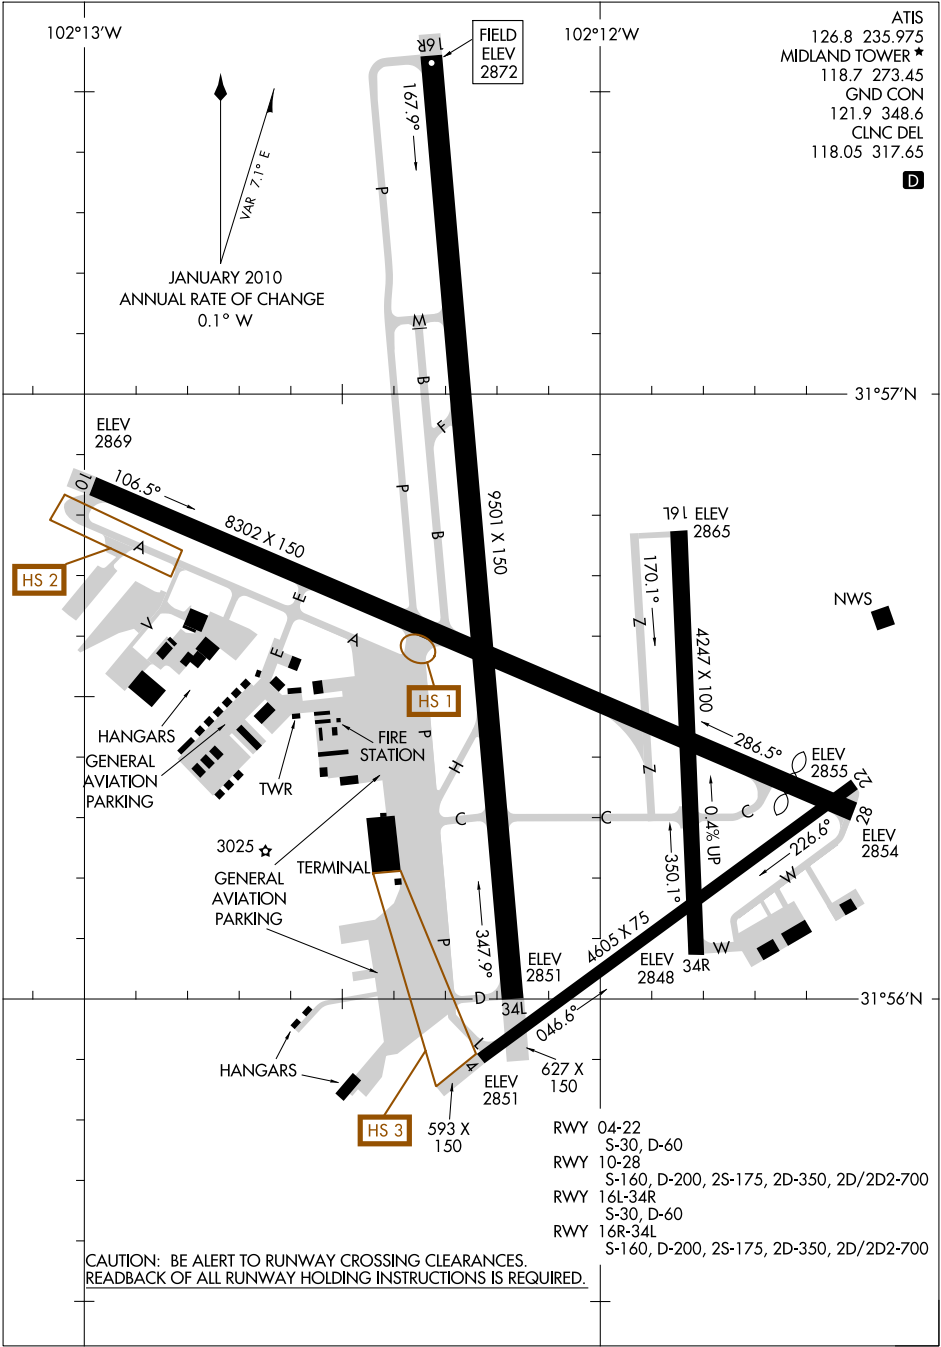

# AIRPORT DIAGRAM

AL-258 (FAA)

MIDLAND INTL (MAF)  
MIDLAND, TEXAS

ATIS 126.8 235.975  
 MIDLAND TOWER \* 118.7 273.45  
 GND CON 121.9 348.6  
 CLNC DEL 118.05 317.65

D

SC-3, 07 FEB 2013 to 07 MAR 2013

SC-3, 07 FEB 2013 to 07 MAR 2013

# AIRPORT DIAGRAM

MIDLAND, TEXAS  
MIDLAND INTL (MAF)