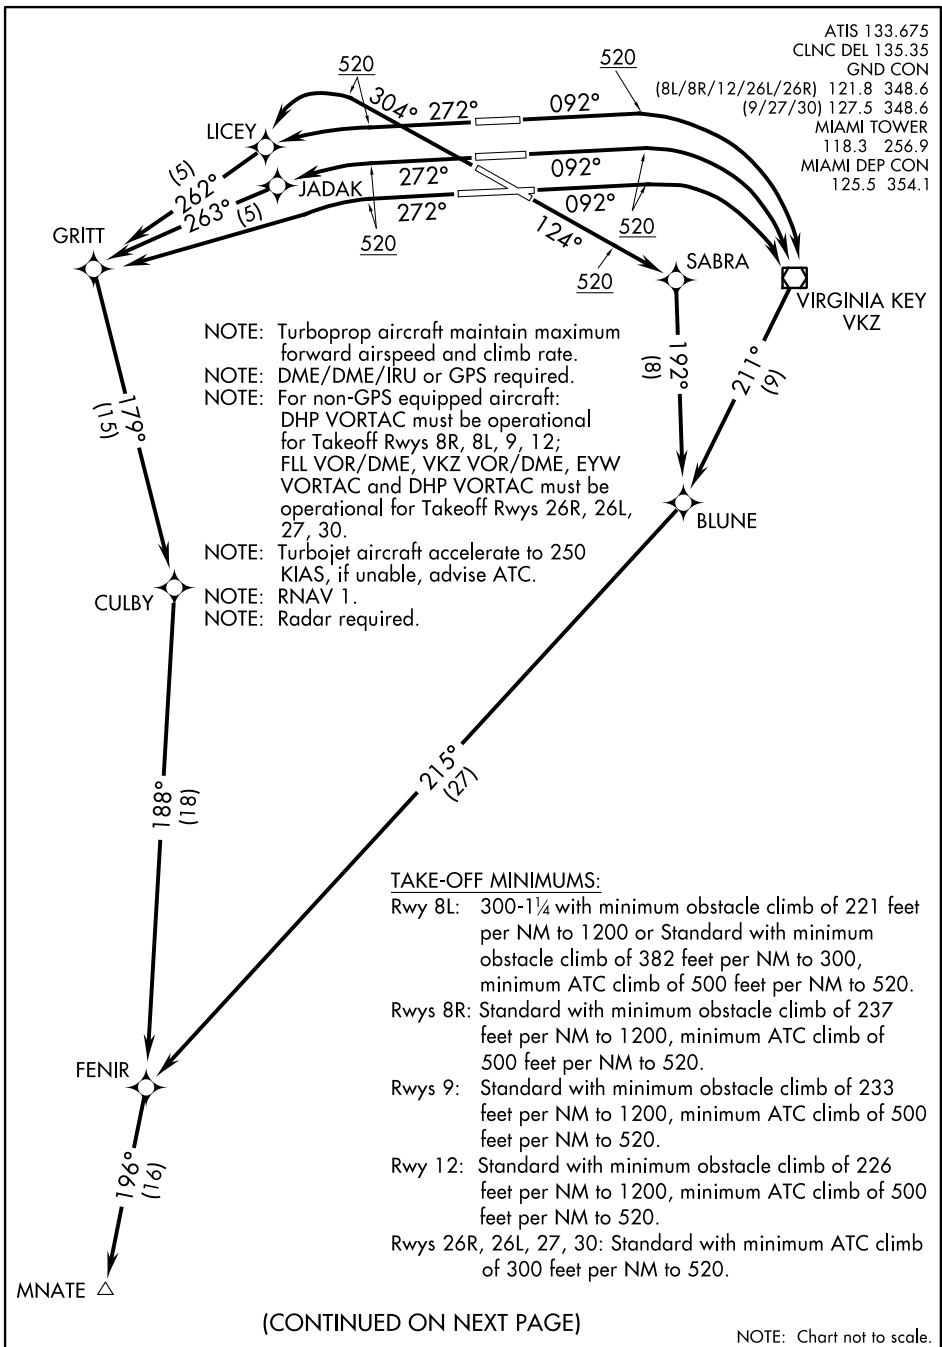

# MNATE ONE DEPARTURE (RNAV)

ATIS 133.675  
 CLNC DEL 135.35  
 GND CON  
 (8L/8R/12/26L/26R) 121.8 348.6  
 (9/27/30) 127.5 348.6  
 MIAMI TOWER  
 118.3 256.9  
 MIAMI DEP CON  
 125.5 354.1

SE-3, 07 FEB 2013 to 07 MAR 2013

SE-3, 07 FEB 2013 to 07 MAR 2013

(CONTINUED ON NEXT PAGE)

NOTE: Chart not to scale.