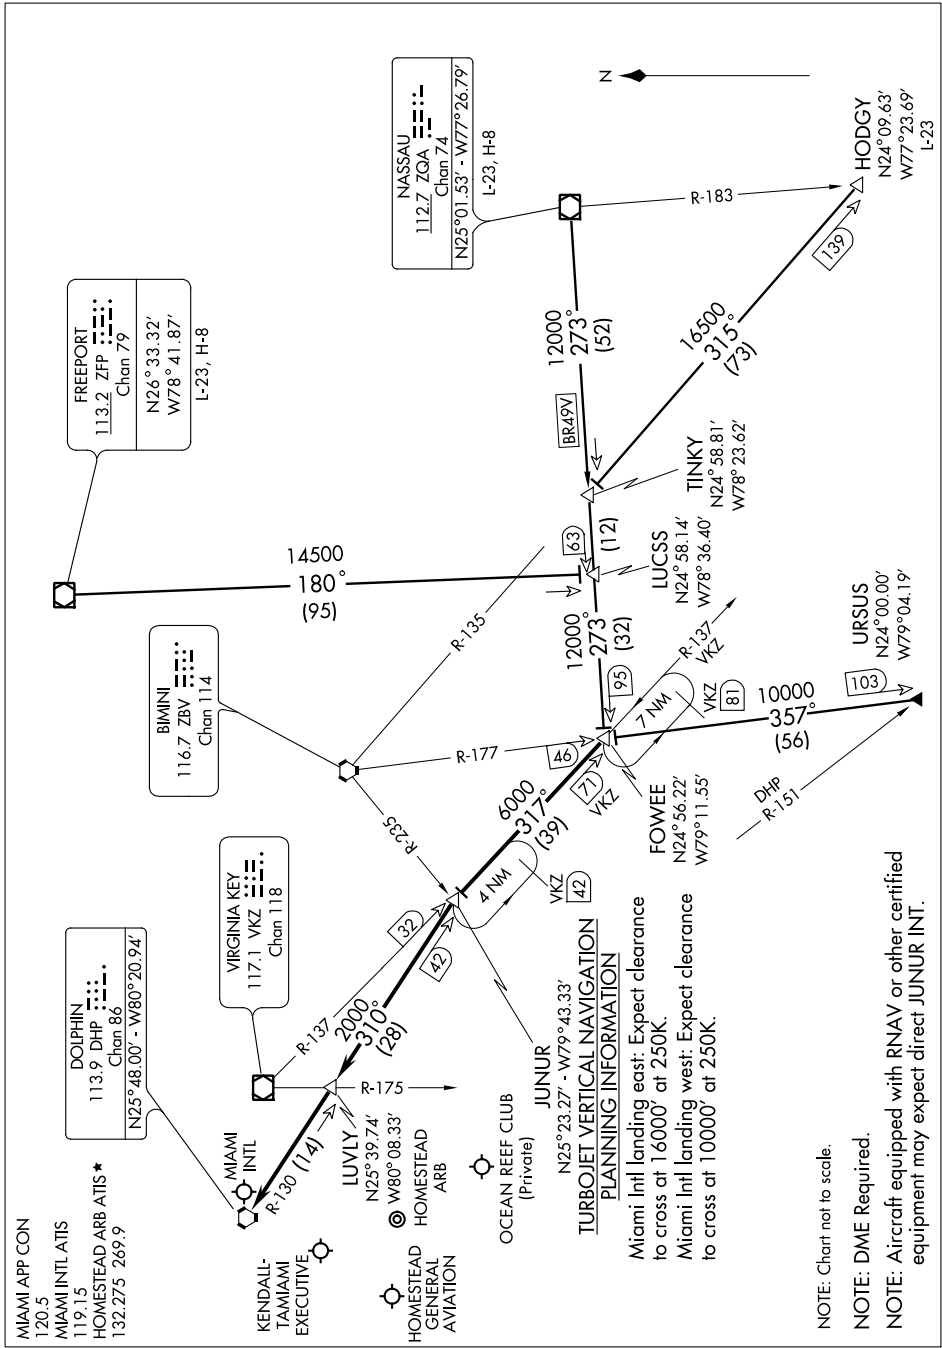

SE-3, 07 FEB 2013 to 07 MAR 2013

SE-3, 07 FEB 2013 to 07 MAR 2013

NOTE: Chart not to scale.

NOTE: DME Required.

NOTE: Aircraft equipped with RNAV or other certified equipment may expect direct JUNUR INT.