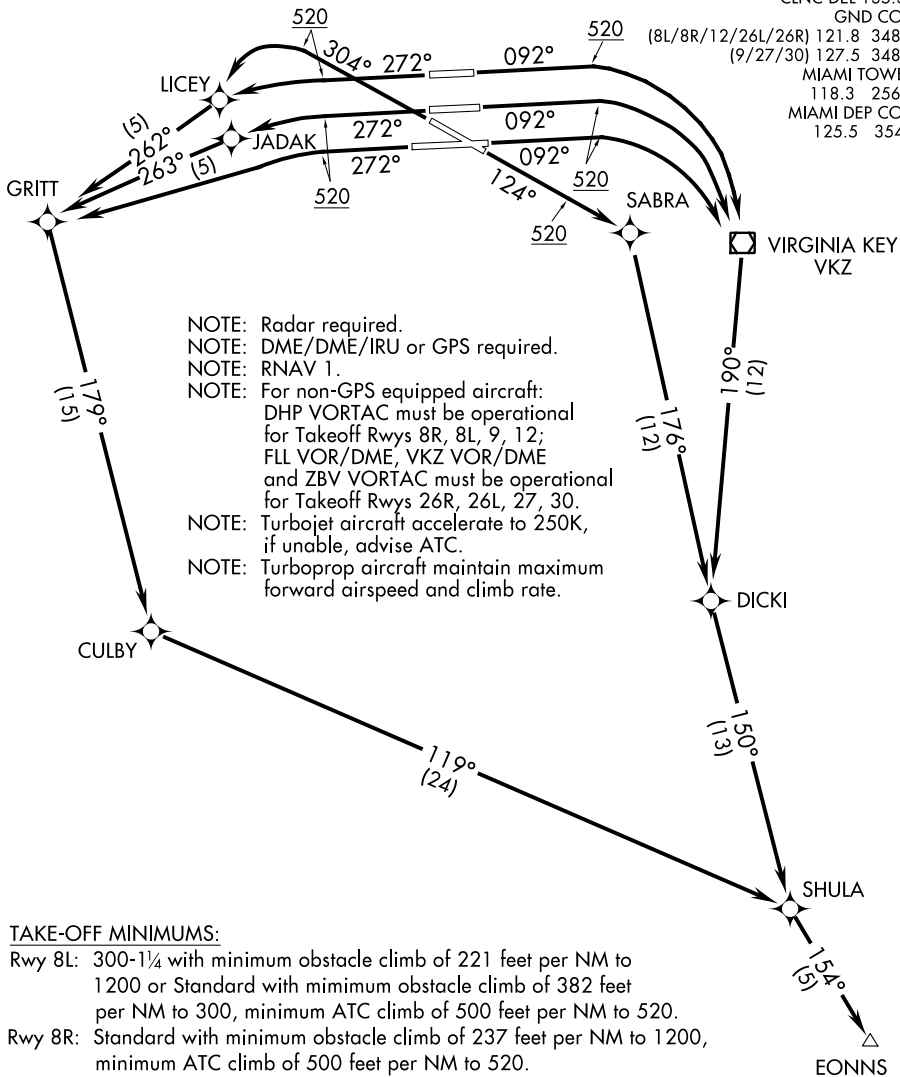

# EONNS ONE DEPARTURE (RNAV)

ATIS 133.675  
 CLNC DEL 135.35  
 GND CON  
 (8L/8R/12/26L/26R) 121.8 348.6  
 (9/27/30) 127.5 348.6  
 MIAMI TOWER  
 118.3 256.9  
 MIAMI DEP CON  
 125.5 354.1

SE-3, 07 FEB 2013 to 07 MAR 2013

SE-3, 07 FEB 2013 to 07 MAR 2013

NOTE: Chart not to scale.

(CONTINUED ON NEXT PAGE)