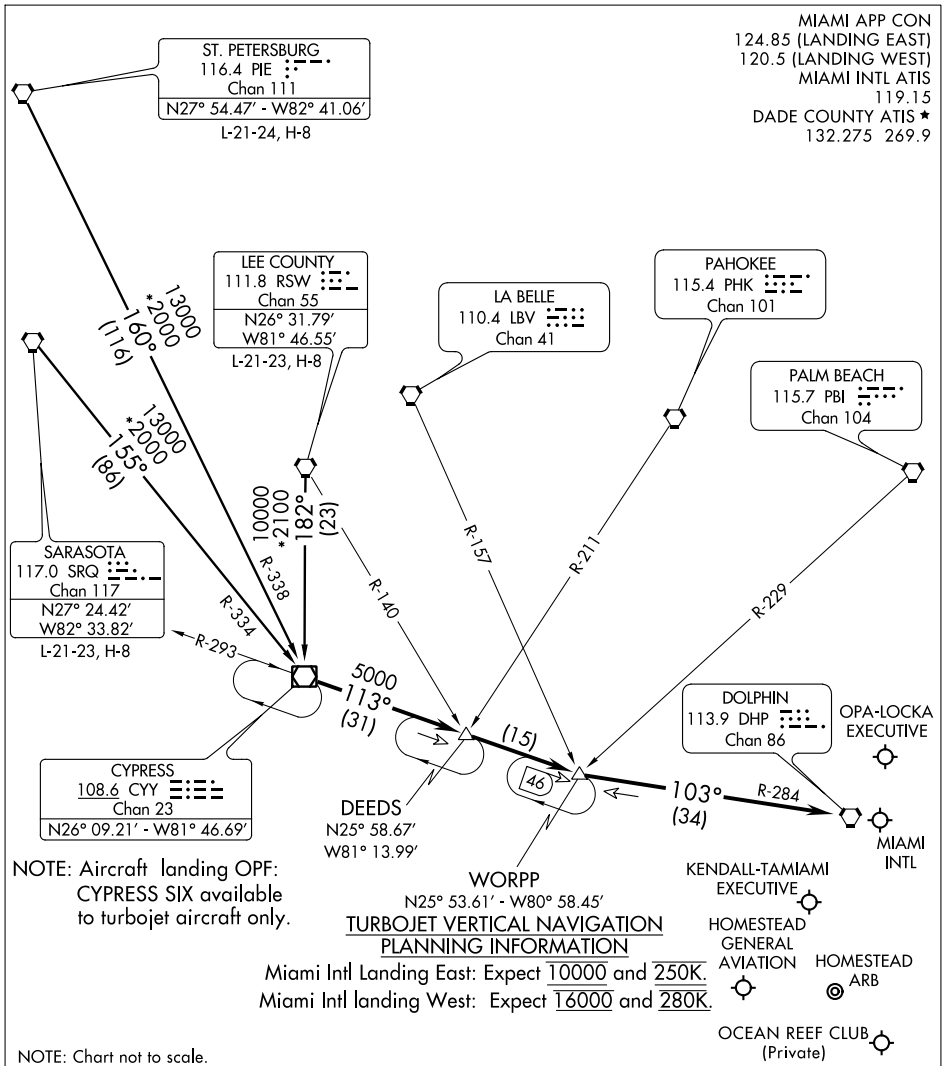

(CYY.CYY6) 11181

CYPRESS SIX ARRIVAL

ST-257 (FAA)

MIAMI, FLORIDA

SE-3, 07 FEB 2013 to 07 MAR 2013

SE-3, 07 FEB 2013 to 07 MAR 2013

CYPRESS SIX ARRIVAL

(CYY.CYY6) 11181

MIAMI, FLORIDA

LEE COUNTY TRANSITION (RSW.CYY6): From over RSW VORTAC via RSW R-182 to CYY VOR/DME. Thence. . . .

ST. PETERSBURG TRANSITION (PIE.CYY6): From over PIE VORTAC via PIE R-160 and CYY R-338 to CYY VOR/DME. Thence. . . .

SARASOTA TRANSITION (SRQ.CYY6): From over SRQ VORTAC via SRQ R-155 and CYY R-334 to CYY VOR/DME. Thence. . . .

. . . .From over CYY VOR/DME via CYY R-113 to WORPP INT, then via DHP R-284 to DHP VORTAC. Expect radar vectors to final approach course.