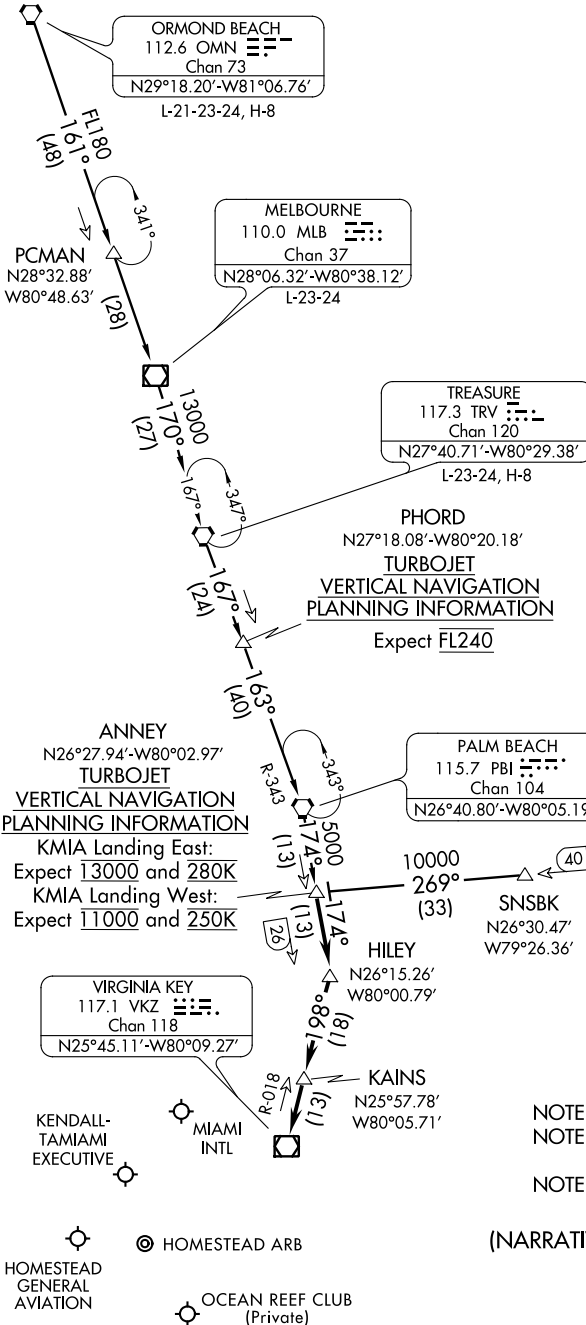

ANNEY TWO ARRIVAL

MIAMI, FLORIDA

MIAMI APP CON
124.85 322.3
KENDALL TAMiami EXECUTIVE ATIS
124.0
MIAMI INTL ATIS
119.15
HOMESTEAD ARB ATIS *
132.275 269.9

SE-3, 07 FEB 2013 to 07 MAR 2013

SE-3, 07 FEB 2013 to 07 MAR 2013

(NARRATIVE ON FOLLOWING PAGE)

NOTE: Chart not to scale.

MIAMI, FLORIDA