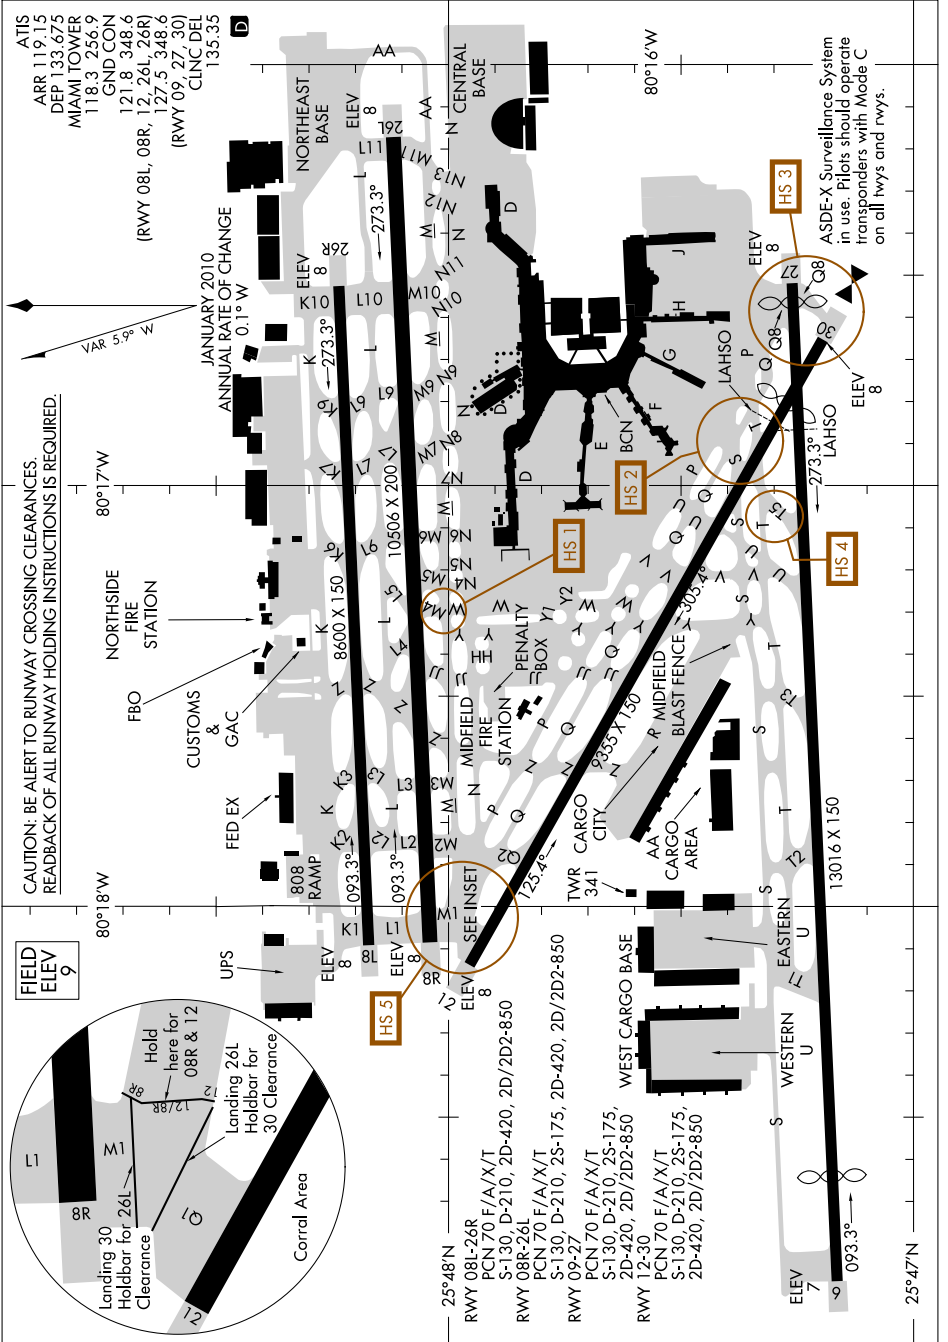

AIRPORT DIAGRAM

AL-257 (FAA)

MIAMI INTL (MIA)
MIAMI, FLORIDA

SE-3, 07 FEB 2013 to 07 MAR 2013

SE-3, 07 FEB 2013 to 07 MAR 2013

AIRPORT DIAGRAM

MIAMI, FLORIDA
MIAMI INTL (MIA)