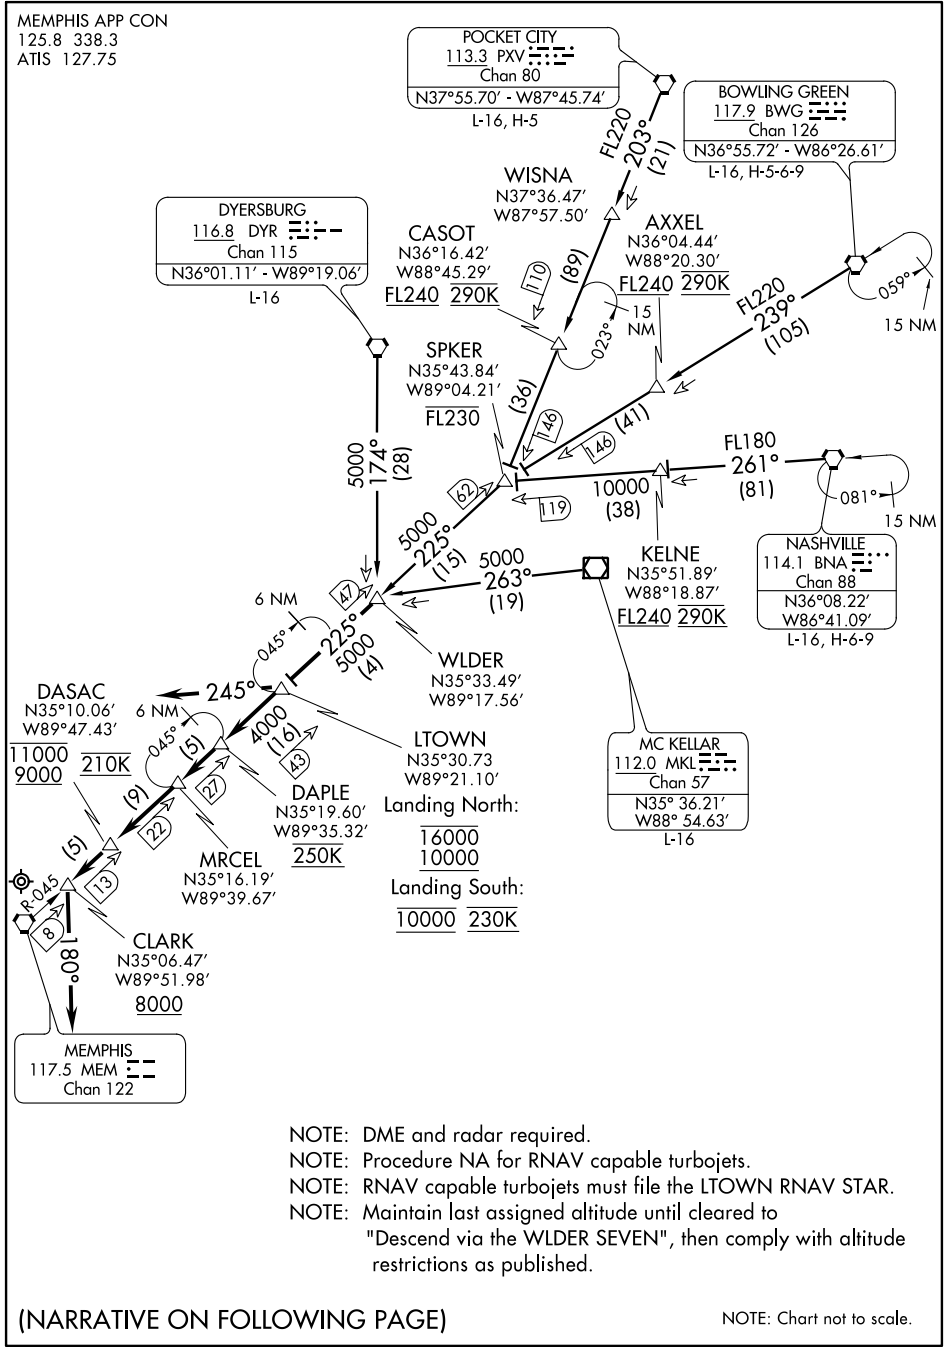

(WLDER.WLDER7) 12208
WLDER SEVEN ARRIVAL

ST-253 (FAA)

MEMPHIS INTL (MEM)
 MEMPHIS, TENNESSEE

MEMPHIS APP CON
 125.8 338.3
 ATIS 127.75

SE-1, 07 FEB 2013 to 07 MAR 2013

SE-1, 07 FEB 2013 to 07 MAR 2013

(NARRATIVE ON FOLLOWING PAGE)

NOTE: Chart not to scale.

(WLDER.WLDER7) 12208
WLDER SEVEN ARRIVAL

MEMPHIS, TENNESSEE
 MEMPHIS INTL (MEM)