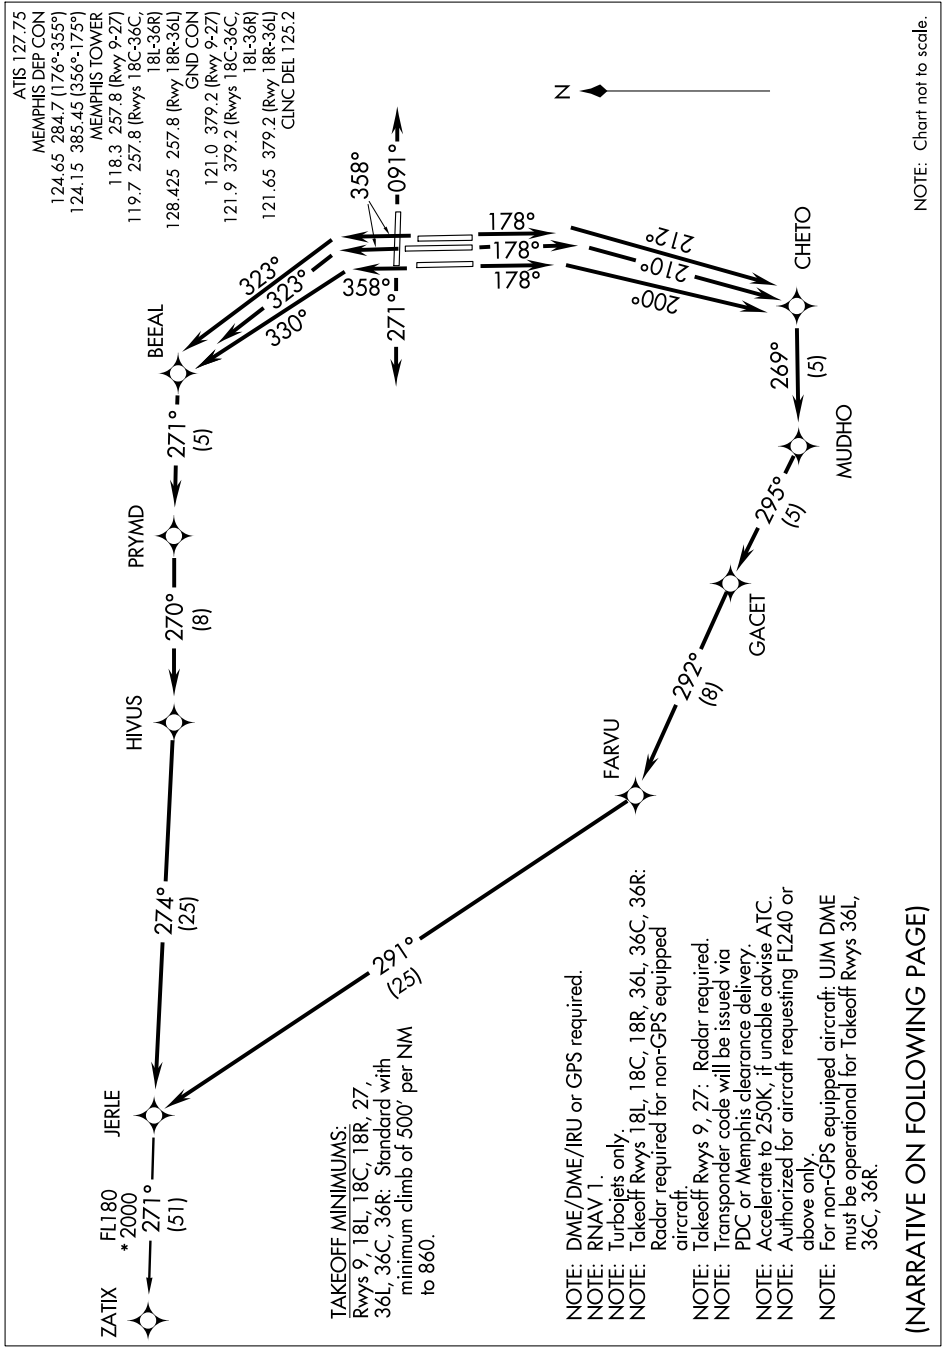

# JERLE ONE DEPARTURE (RNAV)

SL-253 (FAA)

MEMPHIS INTL (MEM)  
MEMPHIS, TENNESSEE

SE-1, 07 FEB 2013 to 07 MAR 2013

SE-1, 07 FEB 2013 to 07 MAR 2013