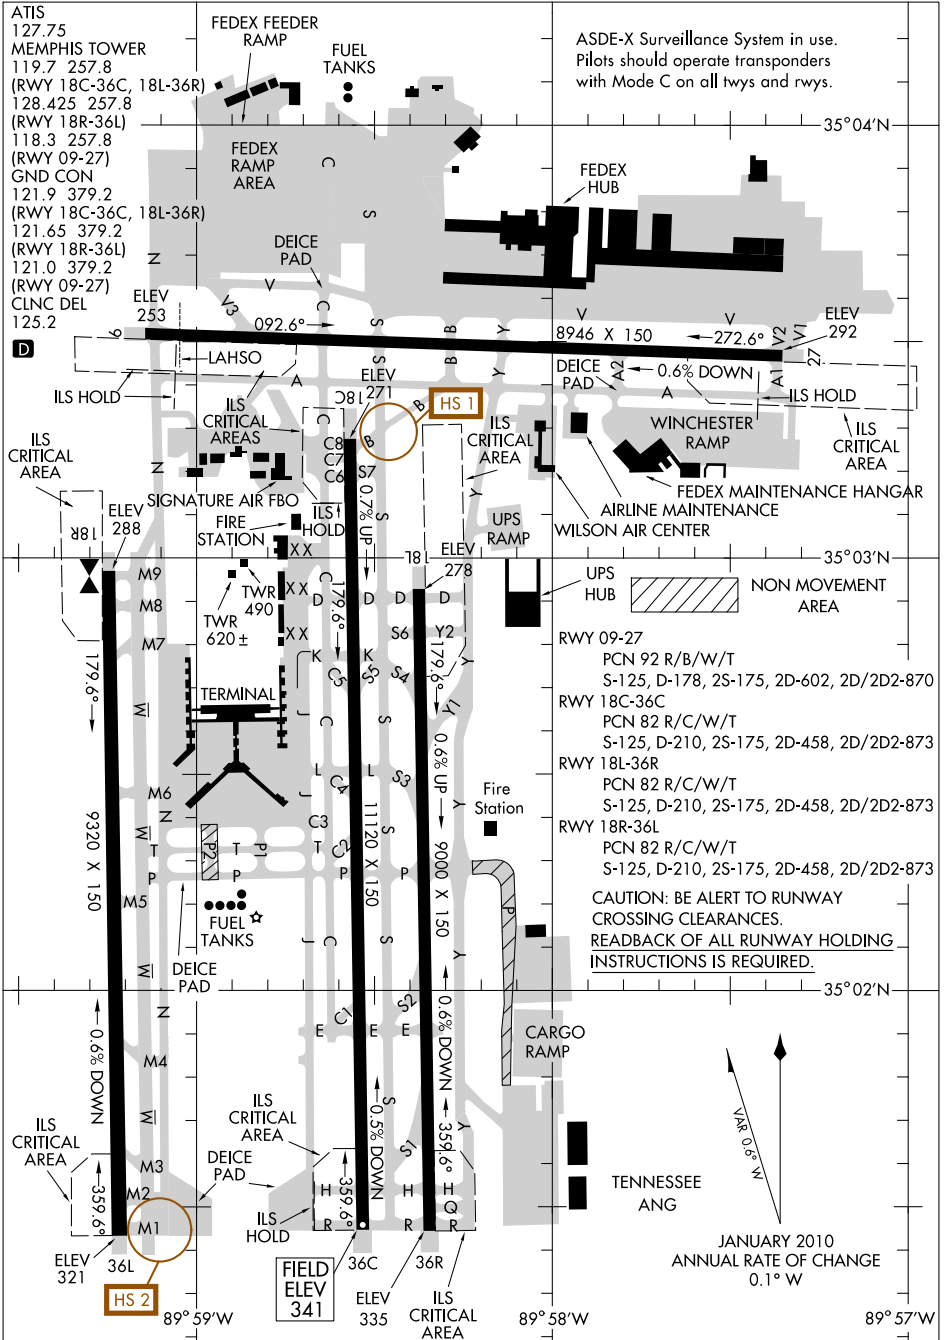

AIRPORT DIAGRAM

AL-253 (FAA)

MEMPHIS INTL (MEM)
MEMPHIS, TENNESSEE

SE-1, 07 FEB 2013 to 07 MAR 2013

SE-1, 07 FEB 2013 to 07 MAR 2013

AIRPORT DIAGRAM

MEMPHIS, TENNESSEE
MEMPHIS INTL (MEM)