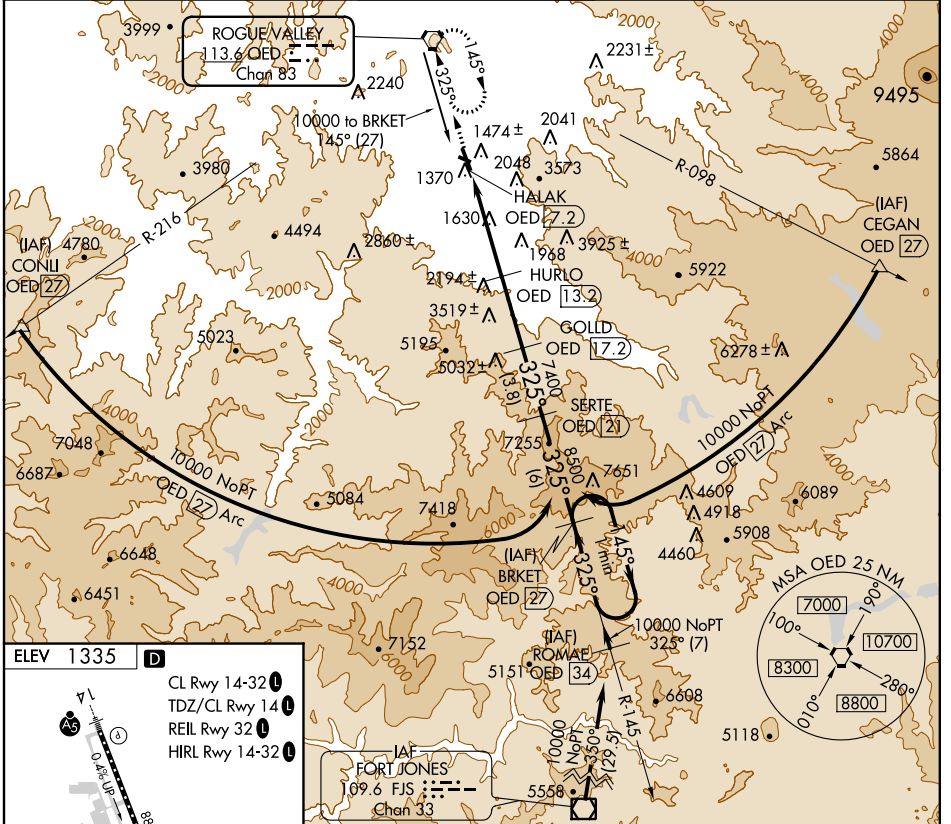

# VOR/DME-C

MEDFORD/ ROGUE VALLEY INTL-MEDFORD (MFR)

VORTAC OED <b>113.6</b> Chan <b>83</b>	APP CRS <b>325°</b>	Rwy Idg TDZE Apt Elev <b>1335</b>	N/A N/A
--	------------------------	--	------------

**▽**  
**▲**

MISSED APPROACH: Climb to 7600 direct OED VORTAC and hold, continue climb-in-hold to 7600.

ATIS <b>127.25</b>	CASCADE APP CON* <b>124.3 379.9</b>	MEDFORD TOWER* <b>119.4 (CTAF) 257.8</b>	GND CON <b>121.8</b>	UNICOM <b>122.95</b>
-----------------------	--	---	-------------------------	-------------------------

NW-1, 07 FEB 2013 to 07 MAR 2013

NW-1, 07 FEB 2013 to 07 MAR 2013