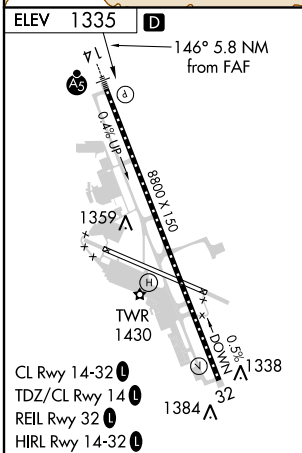

VORTAC OED 113.6 Chan 83	APP CRS 146°	Rwy Idg TDZE Apt Elev N/A N/A 1335
--	------------------------	--

MEDFORD/ ROGUE VALLEY INTL-MEDFORD (MFR)

<p>⚠ If local altimeter setting not received, procedure NA.</p>	<p>MISSED APPROACH: Climb to 2900 then climbing right turn to 6400 direct OED VORTAC and hold, continue climb-in-hold to 6400.</p>
--	--

NW-1, 07 FEB 2013 to 07 MAR 2013

FAF to MAP 5.8 NM					
Knots	60	90	120	150	180
Min:Sec	5:48	3:52	2:54	2:19	1:56

CATEGORY	A	B	C	D
CIRCLING	2680-1¼ 1345 (1400-1¼)	2680-1½ 1345 (1400-1½)	2680-3	1345 (1400-3)