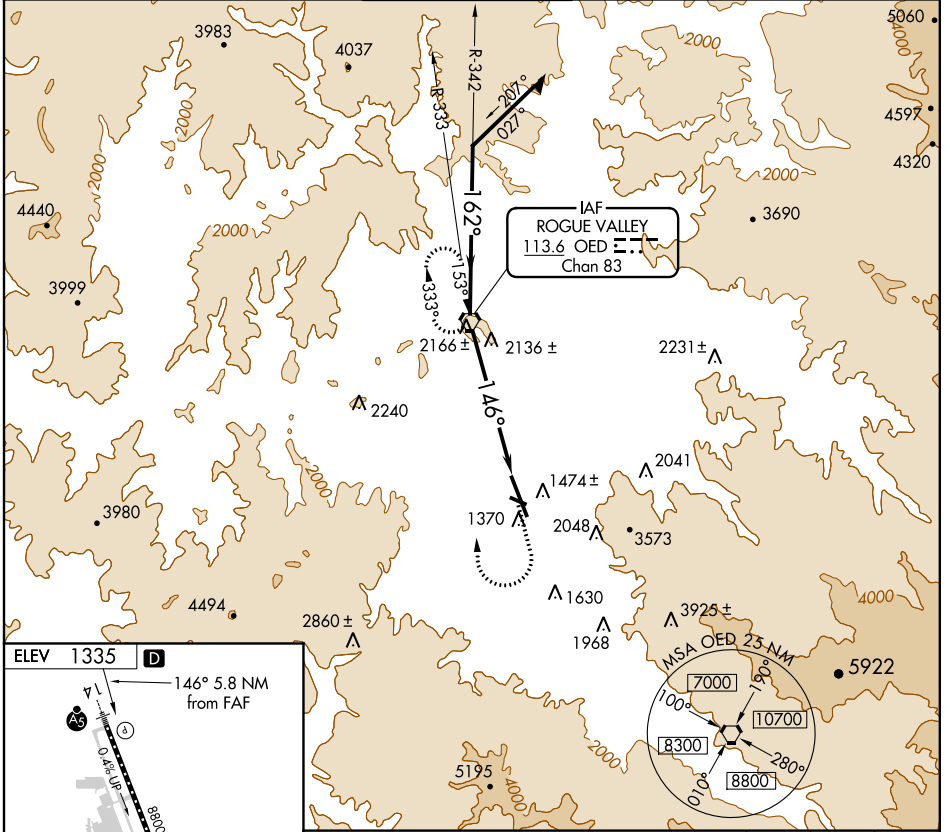

VORTAC OED 113.6 Chan 83	APP CRS 146°	Rwy Idg TDZE Apt Elev N/A N/A 1335
--	------------------------	--

MEDFORD/ ROGUE VALLEY INTL-MEDFORD (MFR)

<p>⚠ If local altimeter setting not received, procedure NA.</p>	<p>MISSED APPROACH: Climb to 2900 then climbing right turn to 6400 direct OED VORTAC and hold, continue climb-in-hold to 6400.</p>
--	--

ATIS 127.25	CASCADE APP CON* 124.3 379.9	MEDFORD TOWER* 119.4 (CTAF) 0 257.8	GND CON 121.8	UNICOM 122.95
-----------------------	--	---	-------------------------	-------------------------

NW-1, 07 FEB 2013 to 07 MAR 2013

NW-1, 07 FEB 2013 to 07 MAR 2013

FAF to MAP 5.8 NM					
Knots	60	90	120	150	180
Min:Sec	5:48	3:52	2:54	2:19	1:56

CATEGORY	A	B	C	D
CIRCLING	2680-1¼ 1345 (1400-1¼)	2680-1½ 1345 (1400-1½)	2680-3	1345 (1400-3)