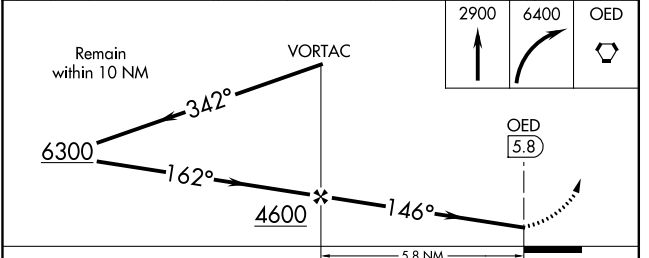

VORTAC OED 113.6 Chan 83	APP CRS 146°	Rwy Idg TDZE Apt Elev N/A N/A 1335
--	------------------------	--

MEDFORD/ ROGUE VALLEY INTL-MEDFORD (MFR)

<p>⚠ If local altimeter setting not received, procedure NA.</p>	<p>MISSED APPROACH: Climb to 2900 then climbing right turn to 6400 direct OED VORTAC and hold, continue climb-in-hold to 6400.</p>
--	--

NW-1, 07 FEB 2013 to 07 MAR 2013

FAF to MAP 5.8 NM					
Knots	60	90	120	150	180
Min:Sec	5:48	3:52	2:54	2:19	1:56

CATEGORY	A	B	C	D
CIRCLING	2680-1¼ 1345 (1400-1¼)	2680-1½ 1345 (1400-1½)	2680-3	1345 (1400-3)