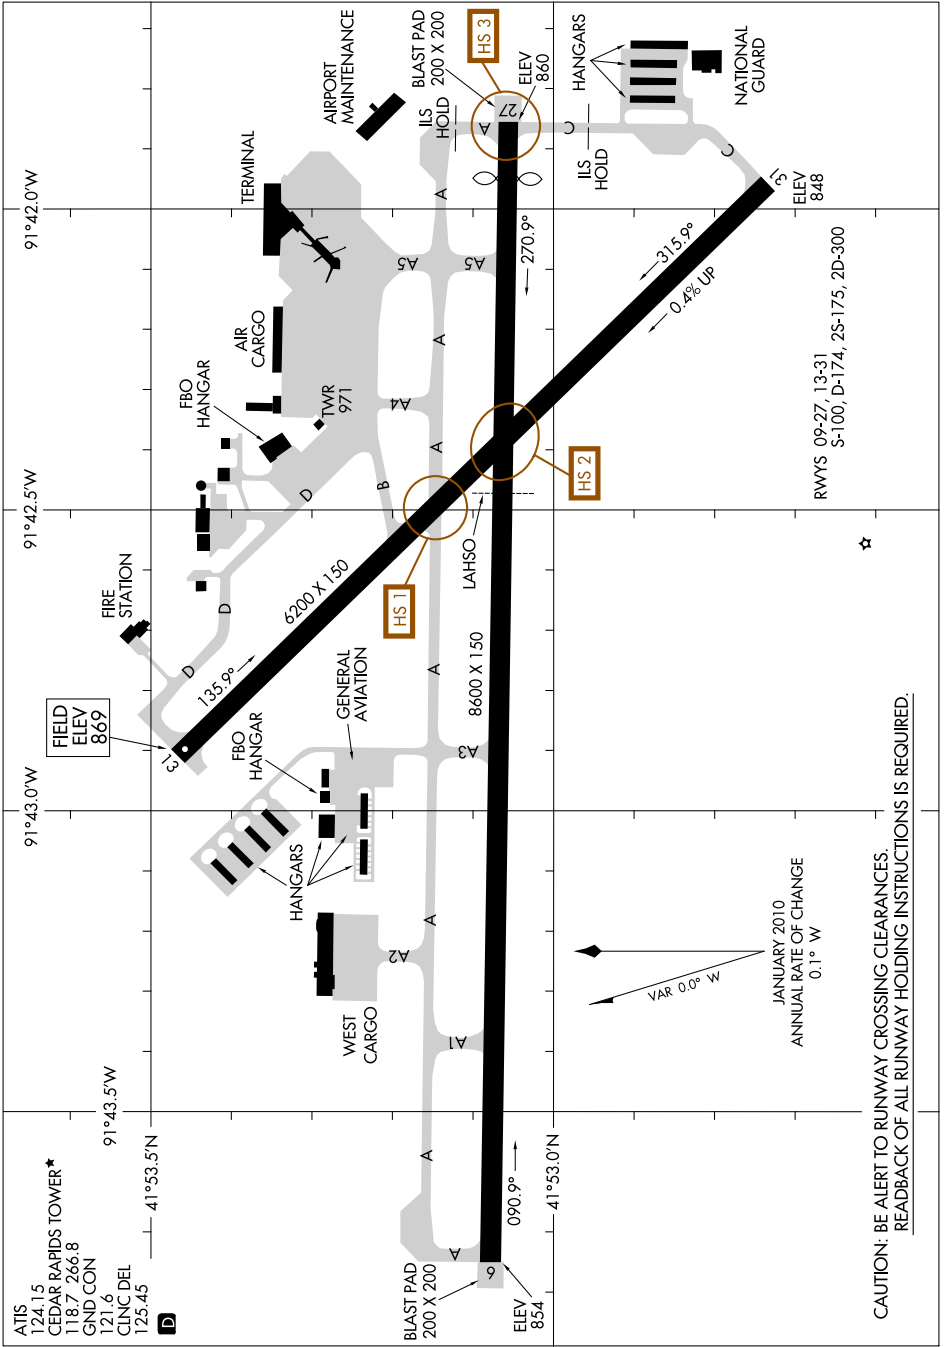

13010 **AIRPORT DIAGRAM** CEDAR RAPIDS/ THE EASTERN IOWA (CID) CEDAR RAPIDS, IOWA

AL-250 (FAA)

NC-3, 07 FEB 2013 to 07 MAR 2013

RWYS 09-27, 13-31
S-100, D-174, 25-175, 2D-300

CAUTION: BE ALERT TO RUNWAY CROSSING CLEARANCES.
READBACK OF ALL RUNWAY HOLDING INSTRUCTIONS IS REQUIRED.

NC-3, 07 FEB 2013 to 07 MAR 2013