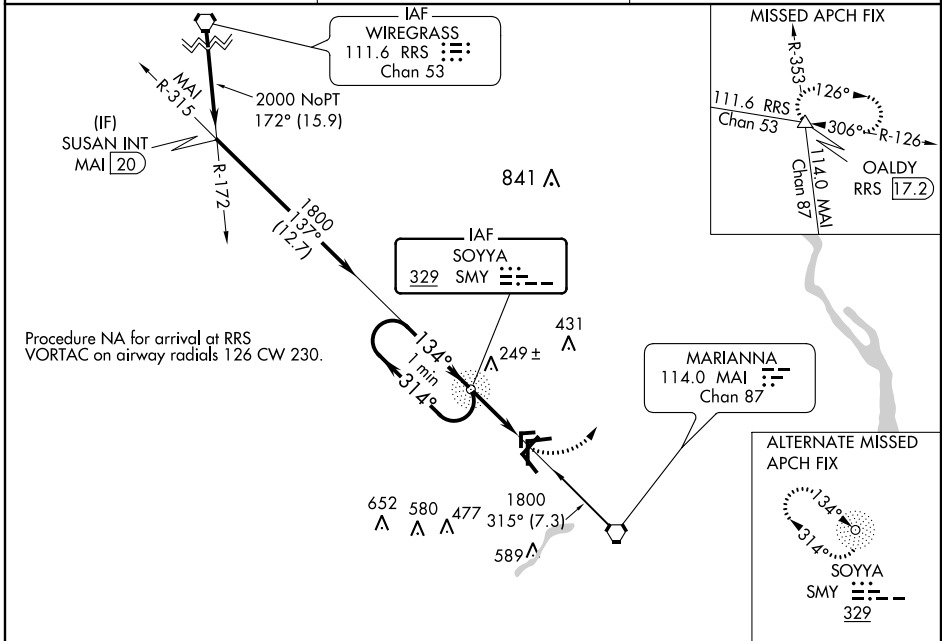

NDB-C

MARIANNA MUNI (MAI)

NDB SMY 329	APP CRS 134°	Rwy Idg TDZE Apt Elev N/A N/A 110
-----------------------	------------------------	--

▽ Visibility reduction by helicopters NA.
▲ NA When local altimeter setting not received, use Bainbridge altimeter setting.

MISSED APPROACH: Climbing left turn to 2500 via MAI R-353 to OALDY INT/RRS 17.2 DME and hold.

ASOS 133.525	CAIRNS APP CON ★ 133.75 270.35	UNICOM 123.0 (CTAF) 0
------------------------	--	---------------------------------

CATEGORY	A	B	C	D	FAF to MAP 2.7 NM					
CIRCLING	720-1	610 (700-1)	720-1¾ 610 (700-1¾)	720-2 610 (700-2)	Knots	60	90	120	150	180
					Min:Sec	2:42	1:48	1:21	1:05	0:54

SE-3, 07 FEB 2013 to 07 MAR 2013

SE-3, 07 FEB 2013 to 07 MAR 2013