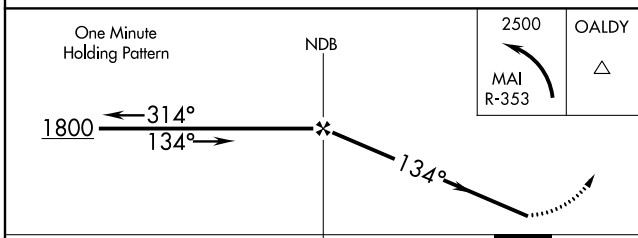

NDB-C

MARIANNA MUNI (MAI)

NDB SMY 329	APP CRS 134°	Rwy Idg TDZE Apt Elev N/A N/A 110
-----------------------	------------------------	--

▽ Visibility reduction by helicopters NA.
▲ NA When local altimeter setting not received, use Bainbridge altimeter setting.

MISSED APPROACH: Climbing left turn to 2500 via MAI R-353 to OALDY INT/RRS 17.2 DME and hold.

ASOS 133.525	CAIRNS APP CON ★ 133.75 270.35	UNICOM 123.0 (CTAF) 0
------------------------	--	---------------------------------

CATEGORY	A	B	C	D	FAF to MAP 2.7 NM					
CIRCLING	720-1	610 (700-1)	720-1¾ 610 (700-1¾)	720-2 610 (700-2)	Knots	60	90	120	150	180
					Min:Sec	2:42	1:48	1:21	1:05	0:54

SE-3, 07 FEB 2013 to 07 MAR 2013

SE-3, 07 FEB 2013 to 07 MAR 2013