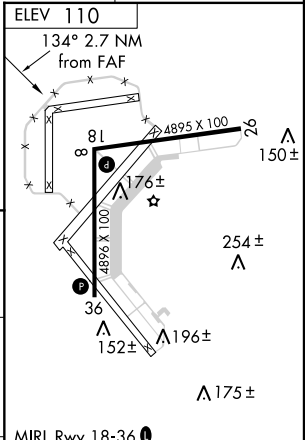

MISSED APPROACH: Climbing left turn to 2500 via MAI R-353 to OALDY INT/RRS 17.2 DME and hold.

ASOS 133.525	CAIRNS APP CON ★ 133.75 270.35	UNICOM 123.0 (CTAF) 0
------------------------	--	---------------------------------

CATEGORY	A	B	C	D	FAF to MAP 2.7 NM					
CIRCLING	720-1	610 (700-1)	720-1¾ 610 (700-1¾)	720-2 610 (700-2)	Knots	60	90	120	150	180
					Min:Sec	2:42	1:48	1:21	1:05	0:54

SE-3, 07 FEB 2013 to 07 MAR 2013

SE-3, 07 FEB 2013 to 07 MAR 2013