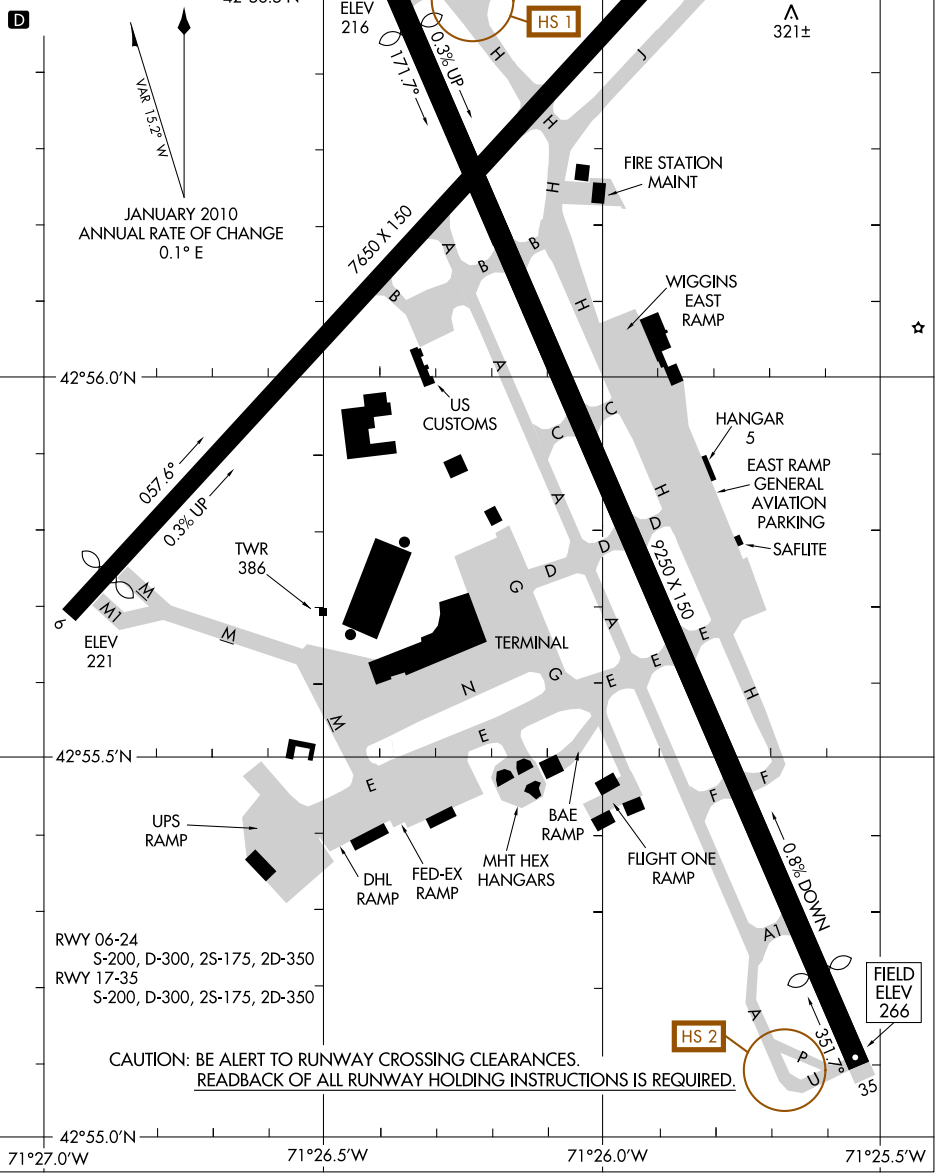

AIRPORT DIAGRAM

AL-246 (FAA)

MANCHESTER (MHT)
MANCHESTER, NEW HAMPSHIRE

ATIS
 119.55
 MANCHESTER TOWER
 121.3 239.025
 GND CON
 121.9
 CLNC DEL
 135.9

NE-1, 07 FEB 2013 to 07 MAR 2013

NE-1, 07 FEB 2013 to 07 MAR 2013

AIRPORT DIAGRAM

MANCHESTER, NEW HAMPSHIRE
MANCHESTER (MHT)