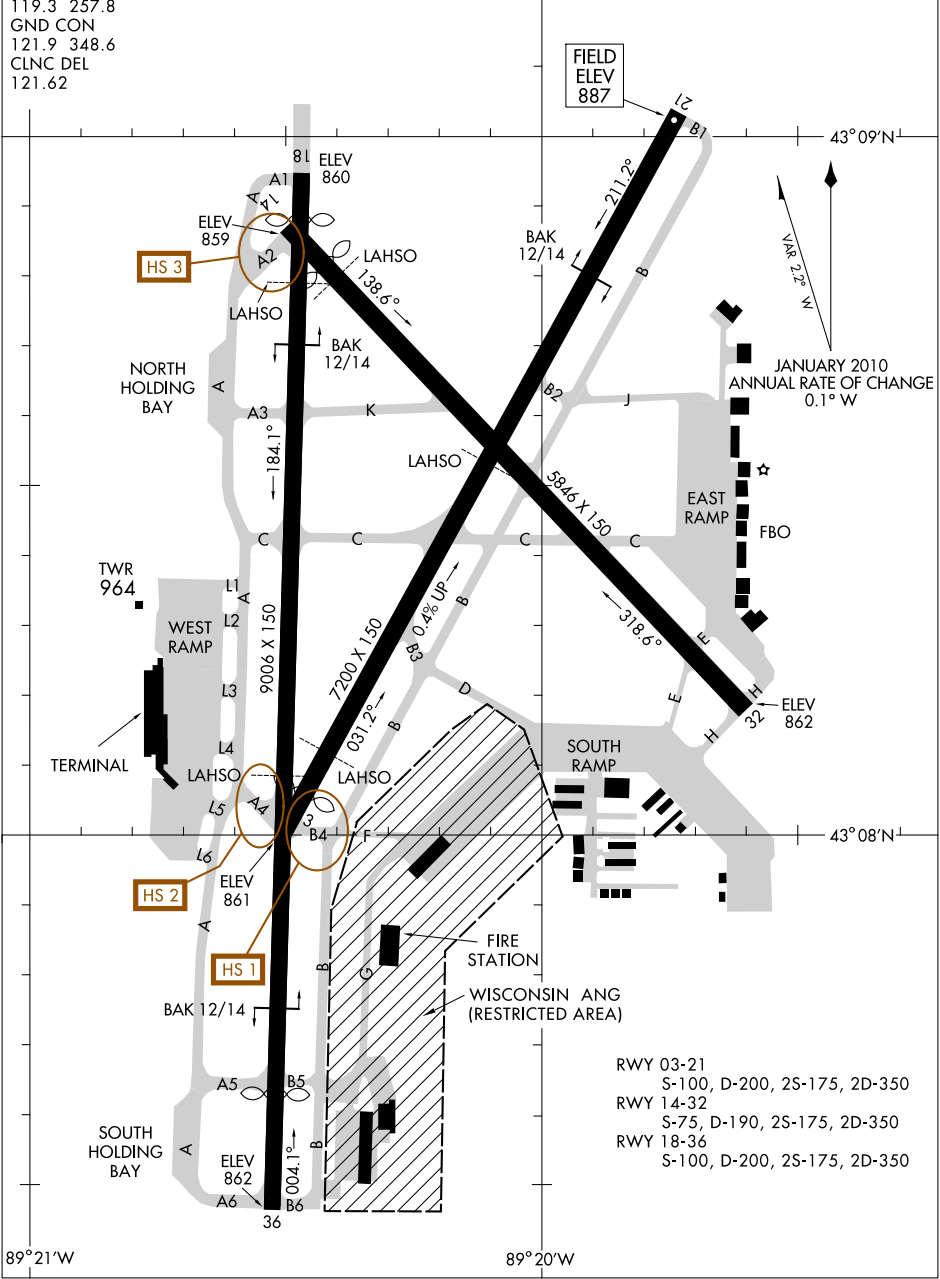

12208

AIRPORT DIAGRAM

MADISON/DANE COUNTY RGNL TRUAX FIELD (MSN)
AL-245 (FAA) MADISON, WISCONSIN

ATIS 124.65 278.3
MADISON TOWER* 119.3 257.8
GND CON 121.9 348.6
CLNC DEL 121.62

CAUTION: BE ALERT TO RUNWAY CROSSING CLEARANCES.
READBACK OF ALL RUNWAY HOLDING INSTRUCTIONS IS REQUIRED.

EC-3, 07 FEB 2013 to 07 MAR 2013

EC-3, 07 FEB 2013 to 07 MAR 2013

AIRPORT DIAGRAM

MADISON, WISCONSIN
MADISON/DANE COUNTY RGNL TRUAX FIELD (MSN)

12208