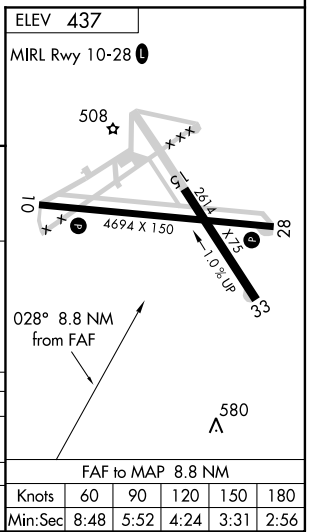

VORTAC MCN 114.2 Chan 89	APP CRS 028°	Rwy Idg TDZE Apt Elev 437	N/A N/A 437
--	------------------------	---	-------------------

Use Middle Georgia Rgnl altimeter setting; when not received, use Robins AFB altimeter setting and increase all MDAs 20 feet.

MISSED APPROACH: Climb to 2200 via MCN VORTAC R-028 to MURVE Int/MCN 17 DME and hold.

MIDDLE GEORGIA RGNL ASOS ★
120.775

ATLANTA APP CON ★
124.2 279.6

UNICOM
123.0 (CTAF) 0

SE-4, 07 FEB 2013 to 07 MAR 2013

SE-4, 07 FEB 2013 to 07 MAR 2013

CATEGORY	A	B	C	D
CIRCLING	1280-1 843 (900-1)	1280-1¼ 843 (900-1¼)	1280-2½ 843 (900-2½)	1320-3 883 (900-3)
BUYAB FIX MINIMUMS				
CIRCLING	1200-1 763 (800-1)	1200-1¼ 763 (800-1¼)	1200-2¼ 763 (800-2¼)	1320-3 883 (900-3)