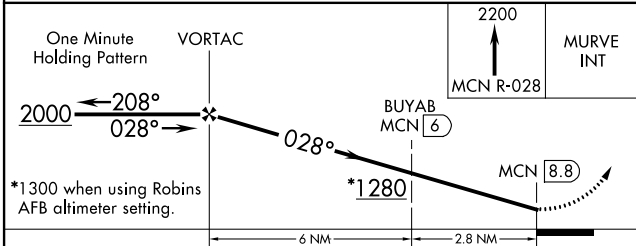

VORTAC MCN 114.2 Chan 89	APP CRS 028°	Rwy Idg TDZE Apt Elev 437	N/A N/A 437
--	------------------------	---	-------------------

Use Middle Georgia Rgnl altimeter setting; when not received, use Robins AFB altimeter setting and increase all MDAs 20 feet.

MISSED APPROACH: Climb to 2200 via MCN VORTAC R-028 to MURVE Int/MCN 17 DME and hold.

MIDDLE GEORGIA RGNL ASOS ★
120.775

ATLANTA APP CON ★
124.2 279.6

UNICOM
123.0 (CTAF) 0

SE-4, 07 FEB 2013 to 07 MAR 2013

SE-4, 07 FEB 2013 to 07 MAR 2013

CATEGORY	A	B	C	D
CIRCLING	1280-1 843 (900-1)	1280-1¼ 843 (900-1¼)	1280-2½ 843 (900-2½)	1320-3 883 (900-3)
BUYAB FIX MINIMUMS				
CIRCLING	1200-1 763 (800-1)	1200-1¼ 763 (800-1¼)	1200-2¼ 763 (800-2¼)	1320-3 883 (900-3)