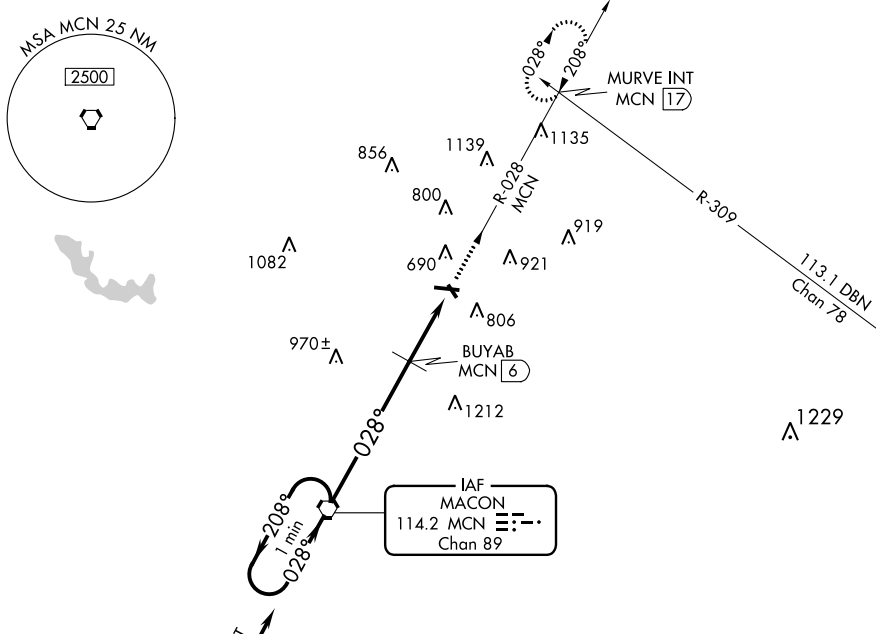

VORTAC MCN 114.2 Chan 89	APP CRS 028°	Rwy Idg TDZE Apt Elev 437	N/A N/A 437
--	------------------------	---	-------------------

Use Middle Georgia Rgnl altimeter setting; when not received, use Robins AFB altimeter setting and increase all MDAs 20 feet.

MISSED APPROACH: Climb to 2200 via MCN VORTAC R-028 to MURVE Int/MCN 17 DME and hold.

MIDDLE GEORGIA RGNL ASOS ★
120.775

ATLANTA APP CON ★
124.2 279.6

UNICOM
123.0 (CTAF) 0

SE-4, 07 FEB 2013 to 07 MAR 2013

Knots	60	90	120	150	180
Min:Sec	8:48	5:52	4:24	3:31	2:56