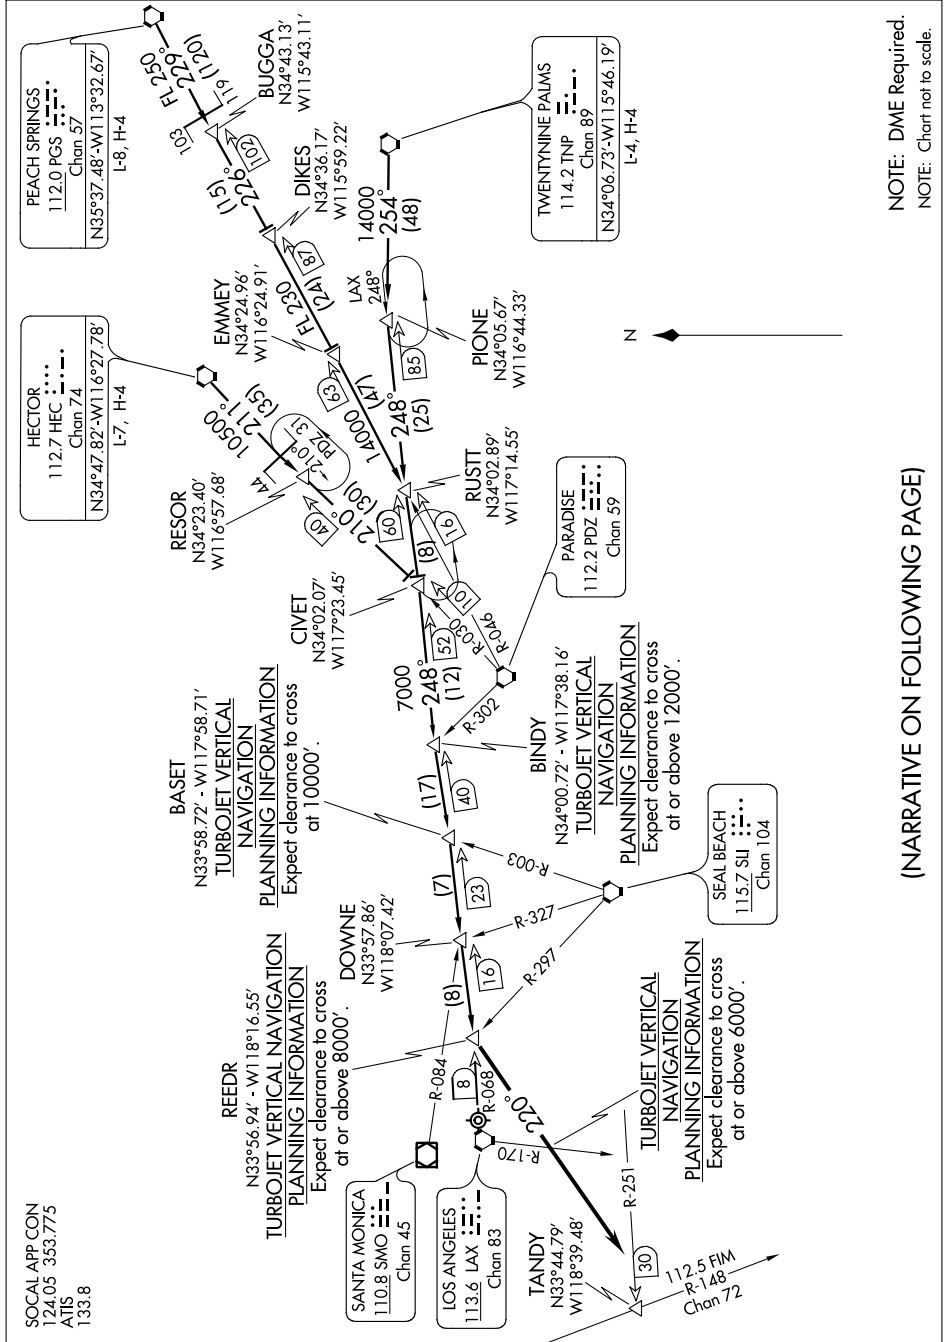

# REEDR THREE ARRIVAL

ST-237 (FAA)

LOS ANGELES INTL  
LOS ANGELES, CALIFORNIA

SW-3, 07 FEB 2013 to 07 MAR 2013

# REEDR THREE ARRIVAL

LOS ANGELES, CALIFORNIA  
LOS ANGELES INTL

(NARRATIVE ON FOLLOWING PAGE)

SW-3, 07 FEB 2013 to 07 MAR 2013