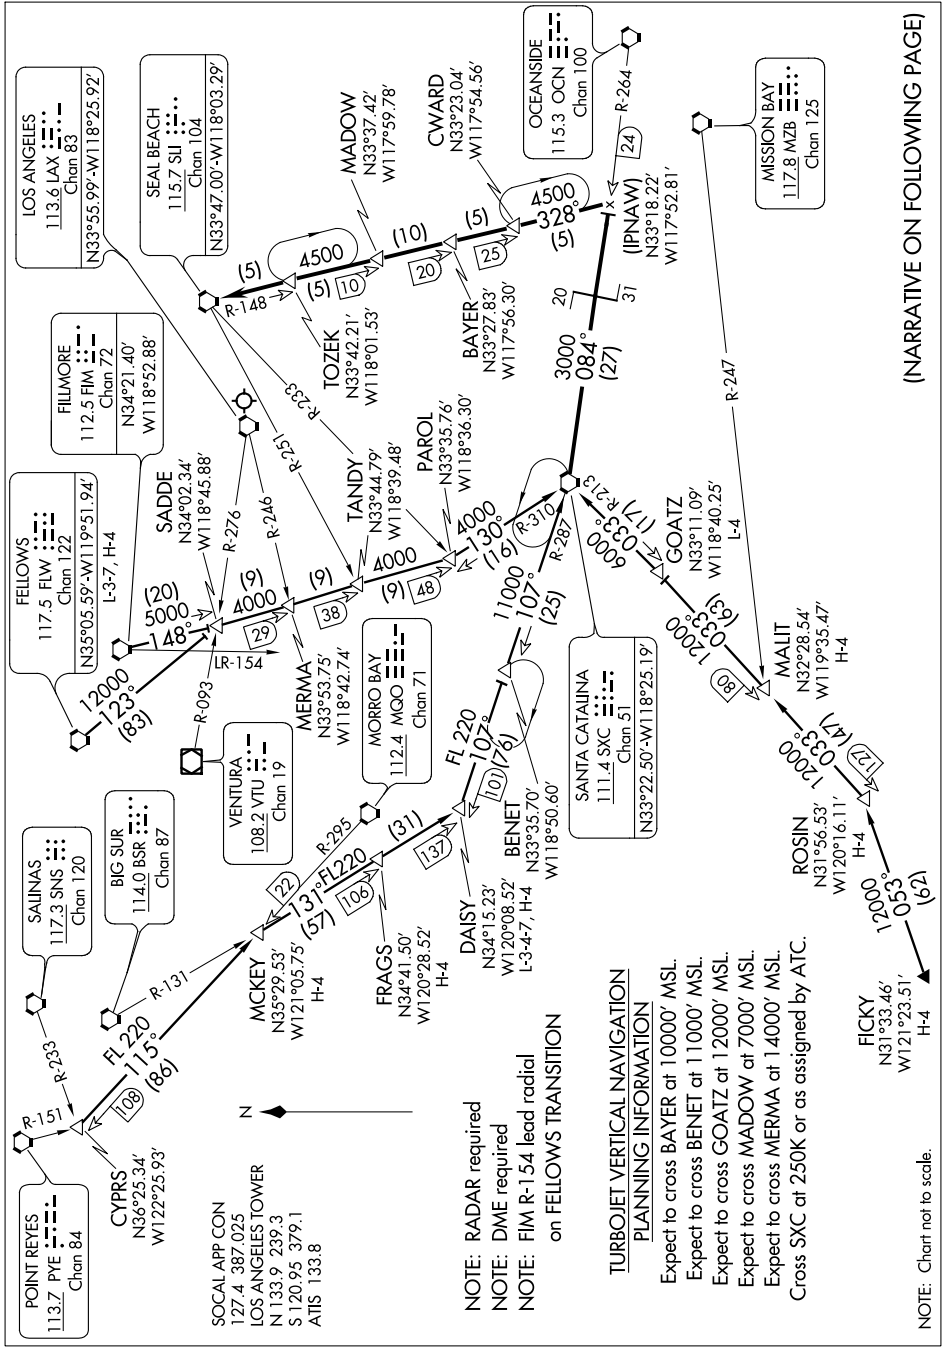

# LEENA FOUR ARRIVAL

ST-237 (FAA)

LOS ANGELES INTL  
LOS ANGELES, CALIFORNIA

SW-3, 07 FEB 2013 to 07 MAR 2013

(NARRATIVE ON FOLLOWING PAGE)

SW-3, 07 FEB 2013 to 07 MAR 2013

# LEENA FOUR ARRIVAL

LOS ANGELES, CALIFORNIA  
LOS ANGELES INTL