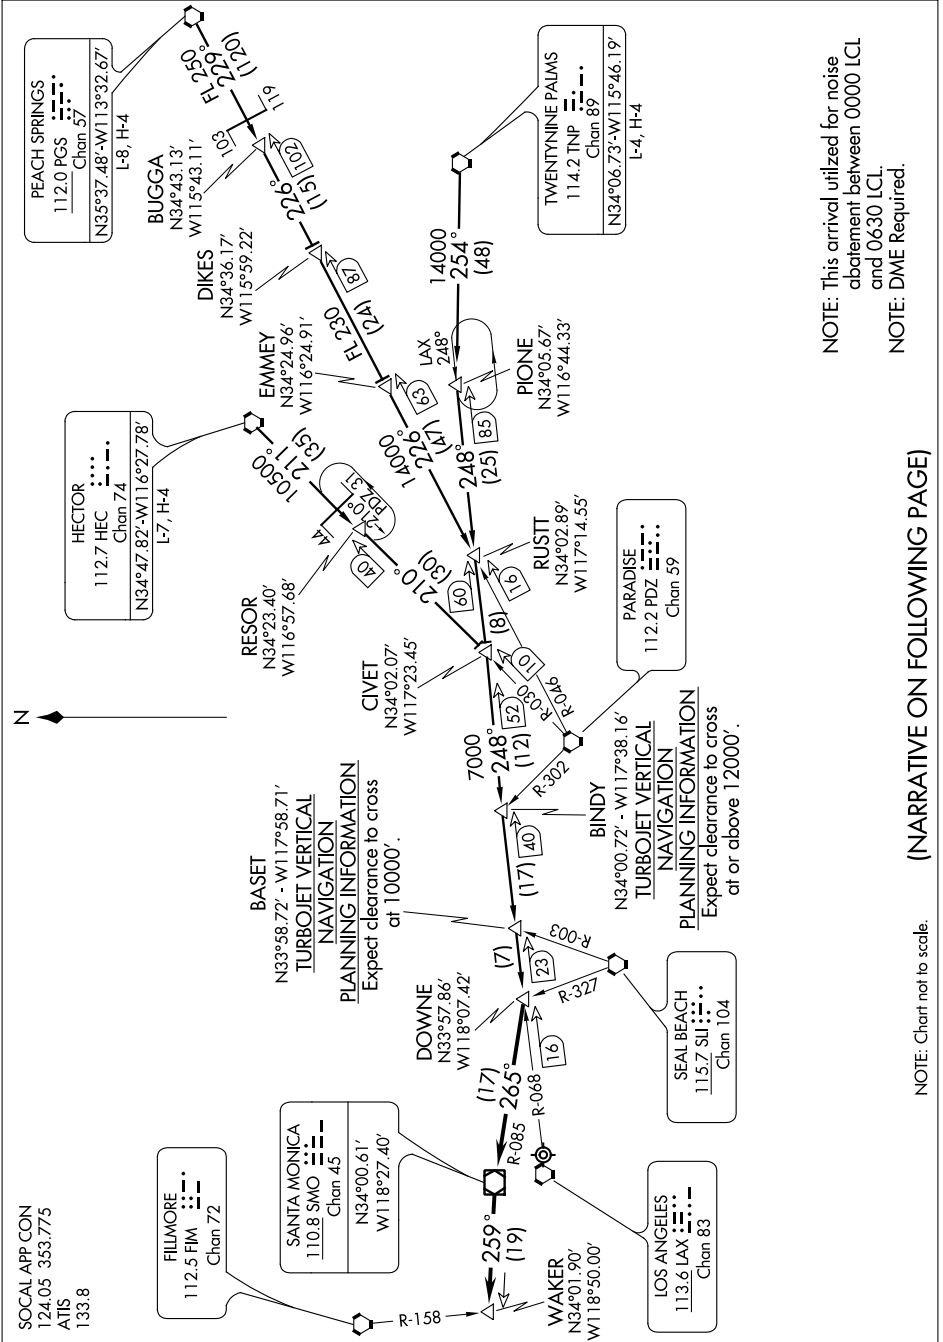

DOWNE FOUR ARRIVAL

ST-237 (FAA)

LOS ANGELES INTL
LOS ANGELES, CALIFORNIA

SW-3, 07 FEB 2013 to 07 MAR 2013

NOTE: Chart not to scale.

(NARRATIVE ON FOLLOWING PAGE)

SW-3, 07 FEB 2013 to 07 MAR 2013

DOWNE FOUR ARRIVAL