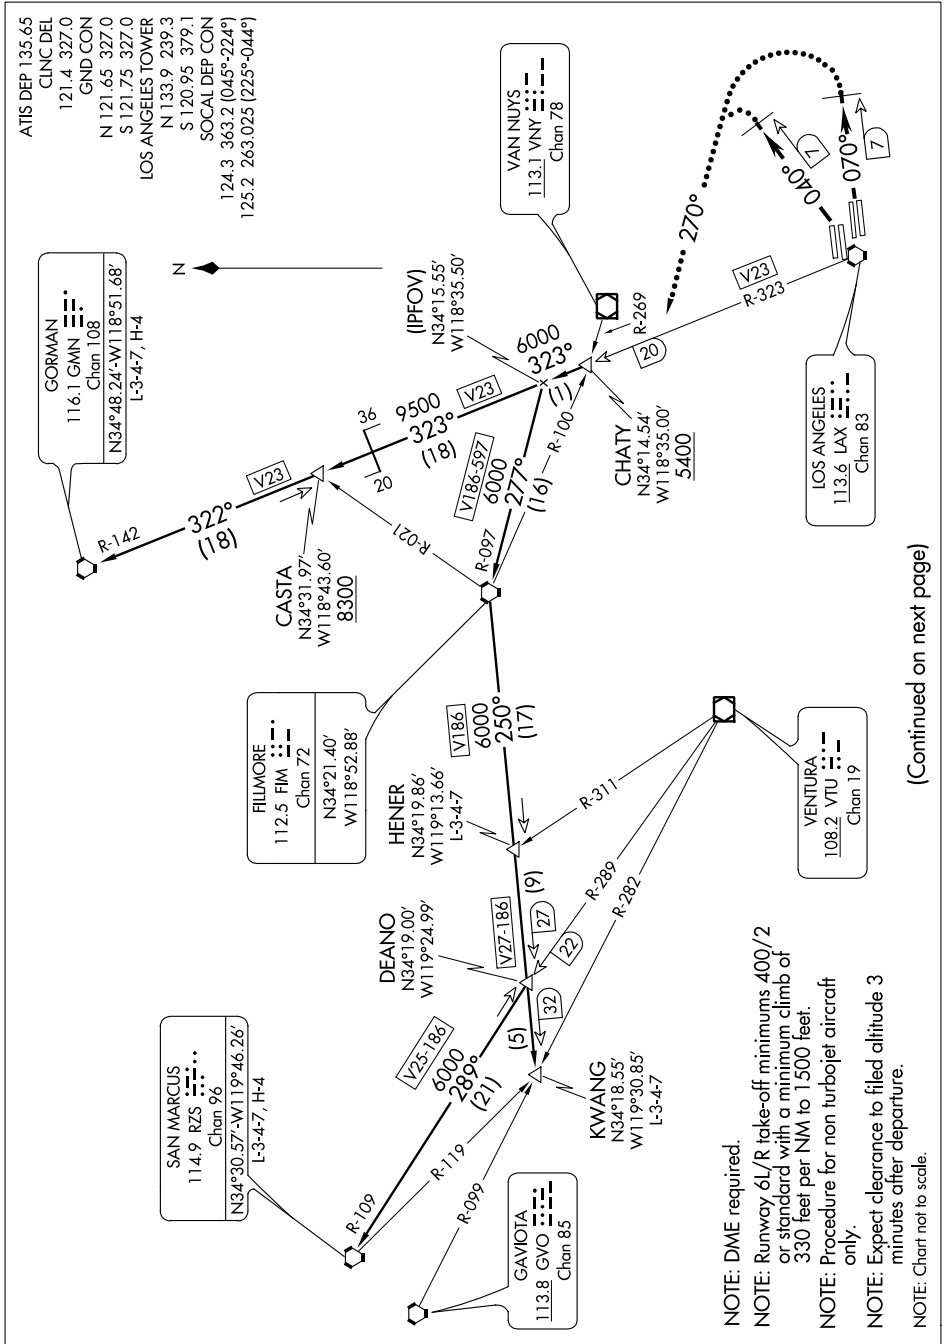

CHATY TWO DEPARTURE

SL-237 (FAA)

LOS ANGELES INTL (LAX)
LOS ANGELES, CALIFORNIA

SW-3, 07 FEB 2013 to 07 MAR 2013

(Continued on next page)

SW-3, 07 FEB 2013 to 07 MAR 2013

CHATY TWO DEPARTURE

LOS ANGELES, CALIFORNIA
LOS ANGELES INTL (LAX)