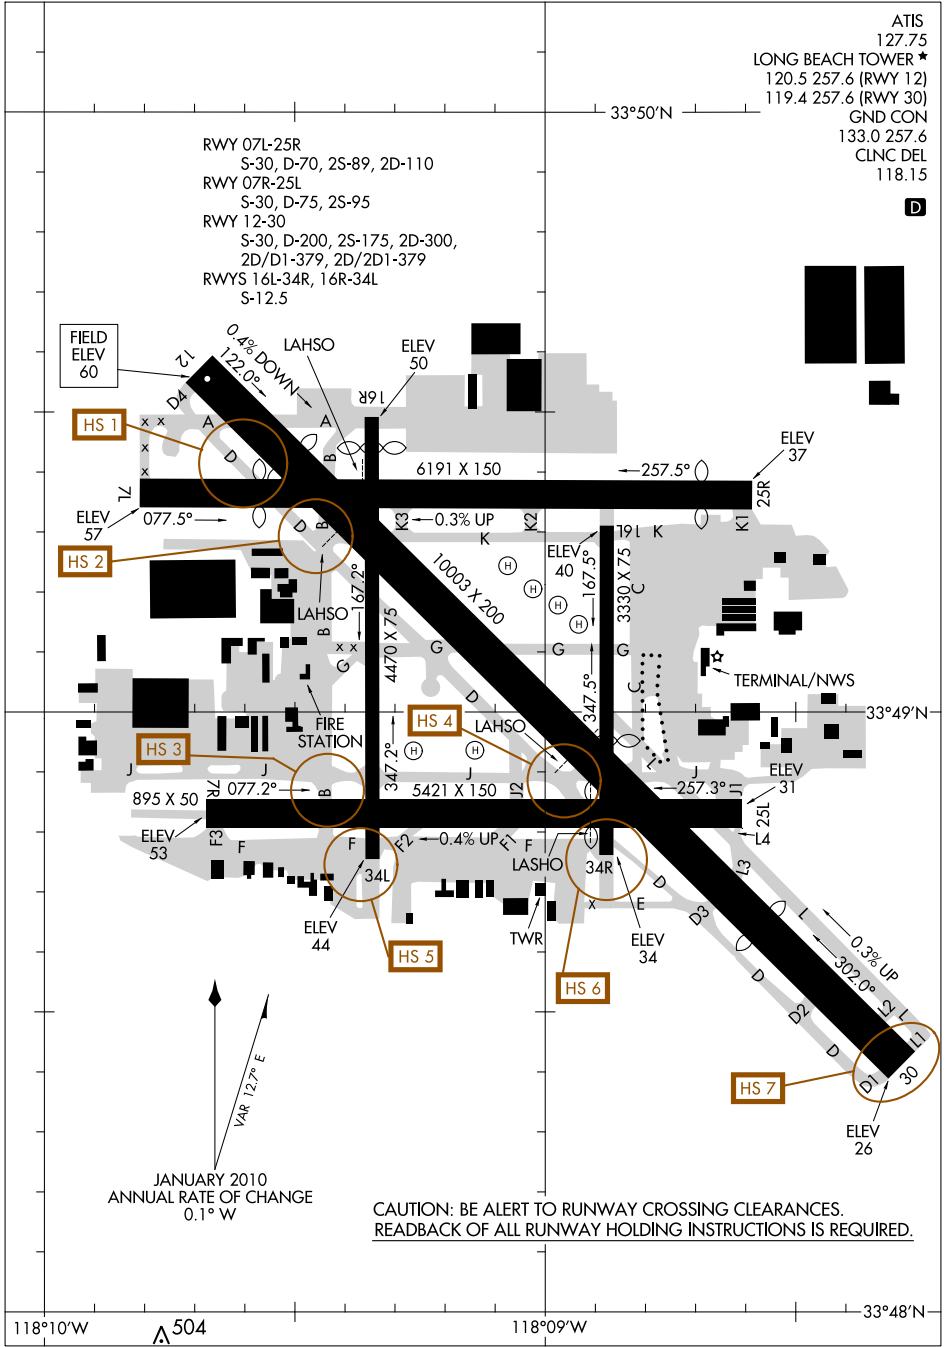

# AIRPORT DIAGRAM

AL-236 (FAA)

LONG BEACH (DAUGHERTY FIELD) (LGB)

LONG BEACH, CALIFORNIA

SW-3, 07 FEB 2013 to 07 MAR 2013

SW-3, 07 FEB 2013 to 07 MAR 2013

CAUTION: BE ALERT TO RUNWAY CROSSING CLEARANCES. READBACK OF ALL RUNWAY HOLDING INSTRUCTIONS IS REQUIRED.

# AIRPORT DIAGRAM

LONG BEACH, CALIFORNIA  
LONG BEACH (DAUGHERTY FIELD) (LGB)