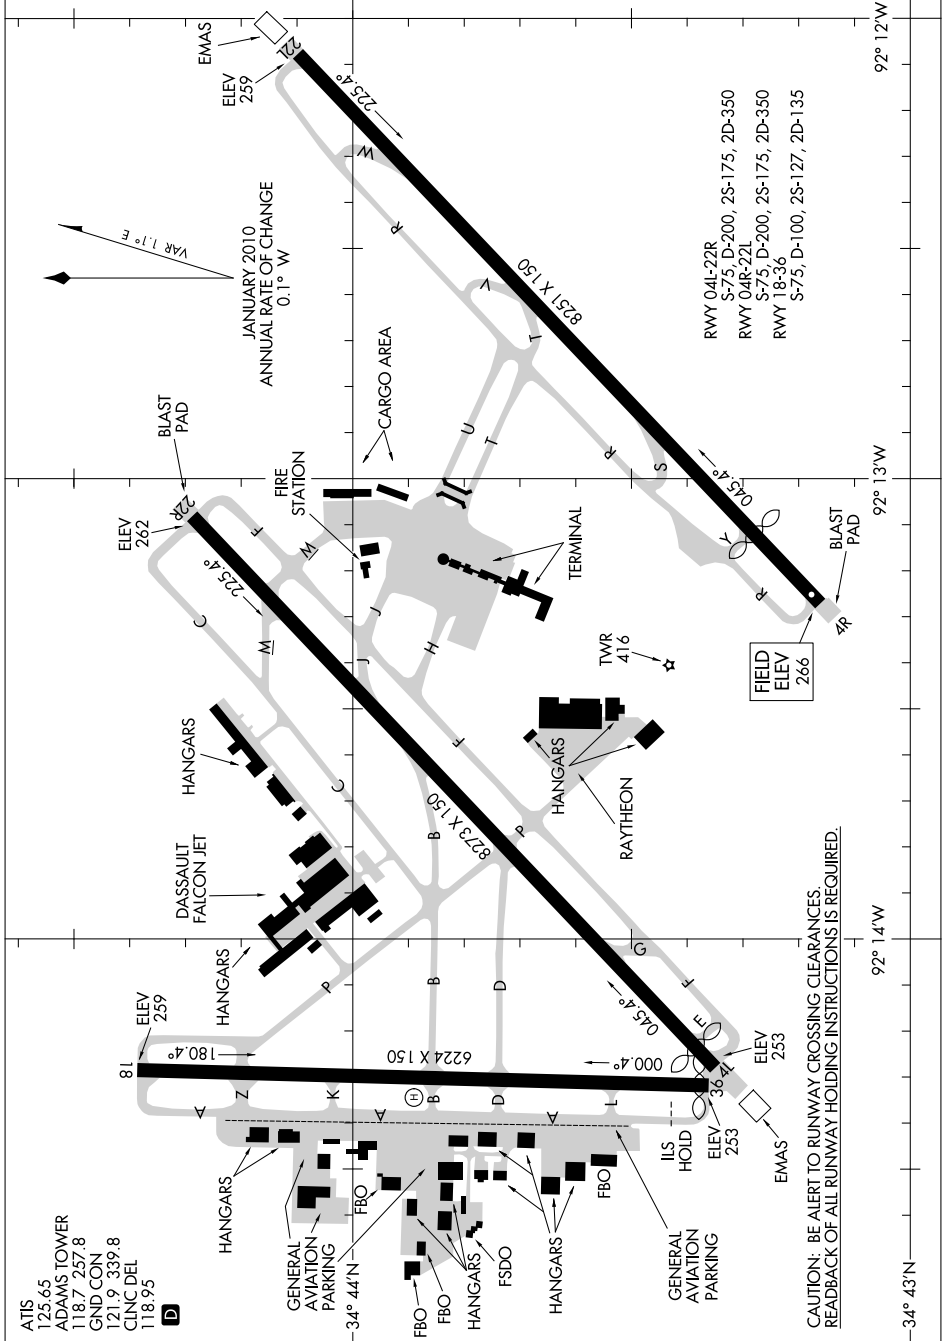

AIRPORT DIAGRAM

BILL AND HILLARY CLINTON NATIONAL/ADAMS FIELD (LIT)
LITTLE ROCK/ AL-233 (FAA) LITTLE ROCK, ARKANSAS

SC-1, 07 FEB 2013 to 07 MAR 2013

SC-1, 07 FEB 2013 to 07 MAR 2013

AIRPORT DIAGRAM

LITTLE ROCK/
BILL AND HILLARY CLINTON NATIONAL/ADAMS FIELD (LIT)
LITTLE ROCK, ARKANSAS