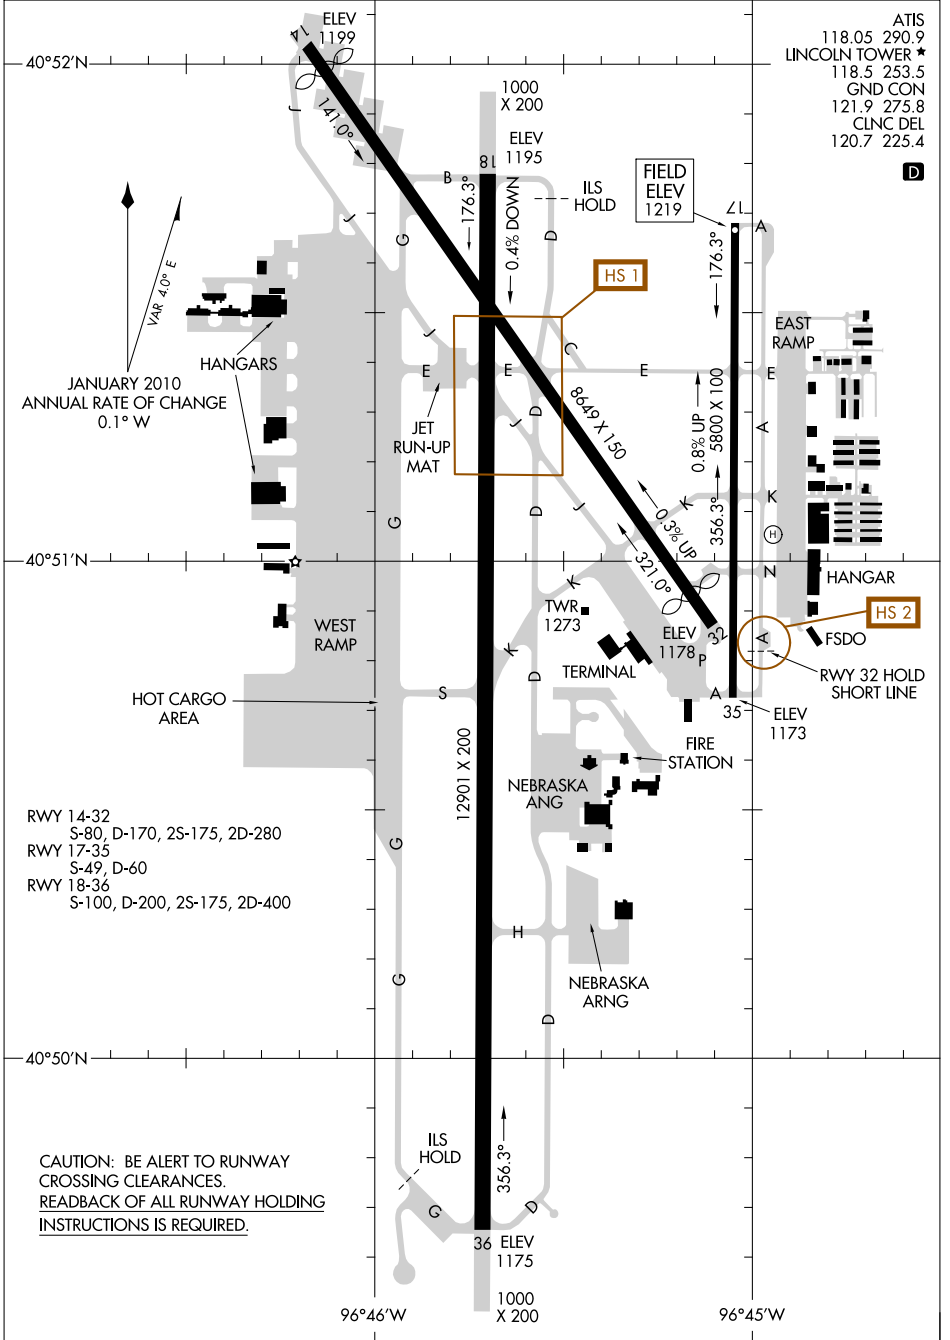

# AIRPORT DIAGRAM

AL-232 (FAA)

LINCOLN (LNK)  
LINCOLN, NEBRASKA

NC-2, 07 FEB 2013 to 07 MAR 2013

NC-2, 07 FEB 2013 to 07 MAR 2013

# AIRPORT DIAGRAM

LINCOLN, NEBRASKA  
LINCOLN (LNK)