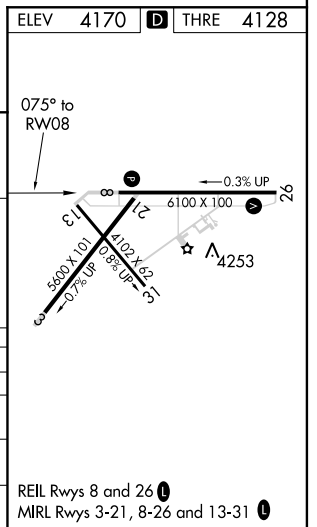

WAAS CH 86700 W08A	APP CRS 075°	Rwy Idg 6100 THRE 4128 Apt Elev 4170
--	------------------------	---

RNAV (GPS) RWY 8

LEWISTOWN MUNI (LWT)

⚠ For uncompensated Baro-VNAV systems, LNAV/VNAV NA below -23°C (-9°F) or above 18°C (64°F). When local altimeter setting not received, procedure NA. DME/DME RNP-0.3 NA.

MISSED APPROACH: Climb to 7700 direct CUBGA and on track 104° to CIWXU, continue climb-in-hold to 7700.

ASOS 118.375	GREAT FALLS RADIO 122.2	UNICOM 123.0 (CTAF)
------------------------	-----------------------------------	-------------------------------

NW-1, 07 FEB 2013 to 07 MAR 2013

NW-1, 07 FEB 2013 to 07 MAR 2013

CATEGORY	A	B	C	D
LPV DA		4378-3/4	250 (300-3/4)	
LNAV/VNAV DA		4635-13/4	507 (500-13/4)	
LNAV MDA	4520-1	392 (400-1)	4520-1 1/8	391 (400-1 1/8)
CIRCLING	4680-1	510 (600-1)	4780-1 3/4 610 (700-1 3/4)	4860-2 1/4 690 (700-2 1/4)