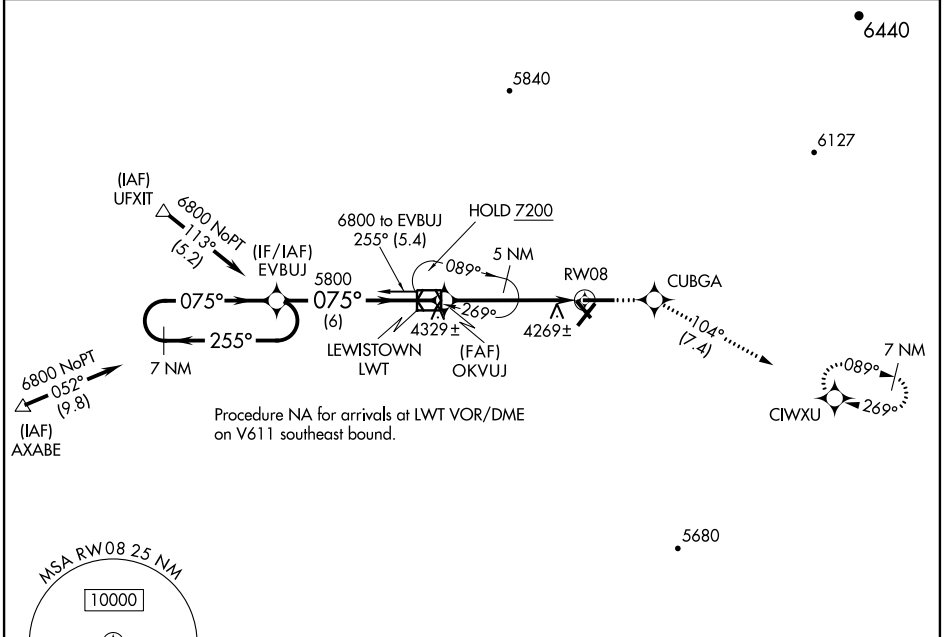

WAAS CH 86700 W08A	APP CRS 075°	Rwy Idg 6100 THRE 4128 Apt Elev 4170
--	------------------------	---

RNAV (GPS) RWY 8

LEWISTOWN MUNI (LWT)

⚠ For uncompensated Baro-VNAV systems, LNAV/VNAV NA below -23°C (-9°F) or above 18°C (64°F). When local altimeter setting not received, procedure NA. DME/DME RNP-0.3 NA.

MISSED APPROACH: Climb to 7700 direct CUBGA and on track 104° to CIWXU, continue climb-in-hold to 7700.

ASOS 118.375	GREAT FALLS RADIO 122.2	UNICOM 123.0 (CTAF)
------------------------	-----------------------------------	-------------------------------

NW-1, 07 FEB 2013 to 07 MAR 2013

NW-1, 07 FEB 2013 to 07 MAR 2013

CATEGORY	A	B	C	D
LPV DA		4378-3/4	250 (300-3/4)	
LNAV/VNAV DA		4635-13/4	507 (500-13/4)	
LNAV MDA	4520-1	392 (400-1)	4520-1 1/8	391 (400-1 1/8)
CIRCLING	4680-1	510 (600-1)	4780-1 3/4 610 (700-1 3/4)	4860-2 1/4 690 (700-2 1/4)