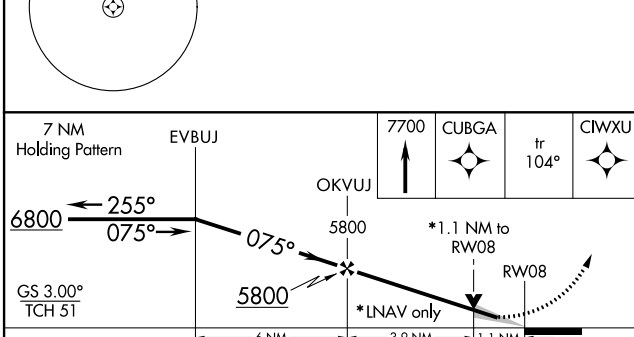

WAAS CH 86700 W08A	APP CRS 075°	Rwy Idg 6100 THRE 4128 Apt Elev 4170
--	------------------------	---

RNAV (GPS) RWY 8

LEWISTOWN MUNI (LWT)

⚠ For uncompensated Baro-VNAV systems, LNAV/VNAV NA below -23°C (-9°F) or above 18°C (64°F). When local altimeter setting not received, procedure NA. DME/DME RNP-0.3 NA.

MISSED APPROACH: Climb to 7700 direct CUBGA and on track 104° to CIWXU, continue climb-in-hold to 7700.

ASOS 118.375	GREAT FALLS RADIO 122.2	UNICOM 123.0 (CTAF)
------------------------	-----------------------------------	-------------------------------

NW-1, 07 FEB 2013 to 07 MAR 2013

NW-1, 07 FEB 2013 to 07 MAR 2013

CATEGORY	A	B	C	D
LPV DA		4378-3/4	250 (300-3/4)	
LNAV/VNAV DA		4635-13/4	507 (500-13/4)	
LNAV MDA	4520-1	392 (400-1)	4520-1 1/8	391 (400-1 1/8)
CIRCLING	4680-1	510 (600-1)	4780-1 3/4 610 (700-1 3/4)	4860-2 1/4 690 (700-2 1/4)