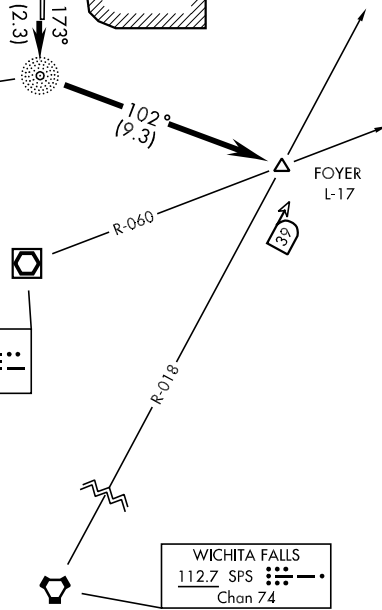

# FOYER-TWO DEPARTURE (FOYER2•FOYER)

HENRY POST AAF (KFSI)

FORT SILL, OKLAHOMA

SL-230 [USA]

ATIS 135.425 354.025  
 CLNC DEL  
 121.7 279.575  
 GND CON  
 121.7 279.575  
 POST TOWER★  
 124.95 229.4  
 FT SILL DEP CON  
 120.55 307.275

## DEPARTURE ROUTE DESCRIPTION

Proceed direct to PFL NDB, thence via 102° mag brg from PFL NDB to Foyer INT, maintain (assigned altitude).