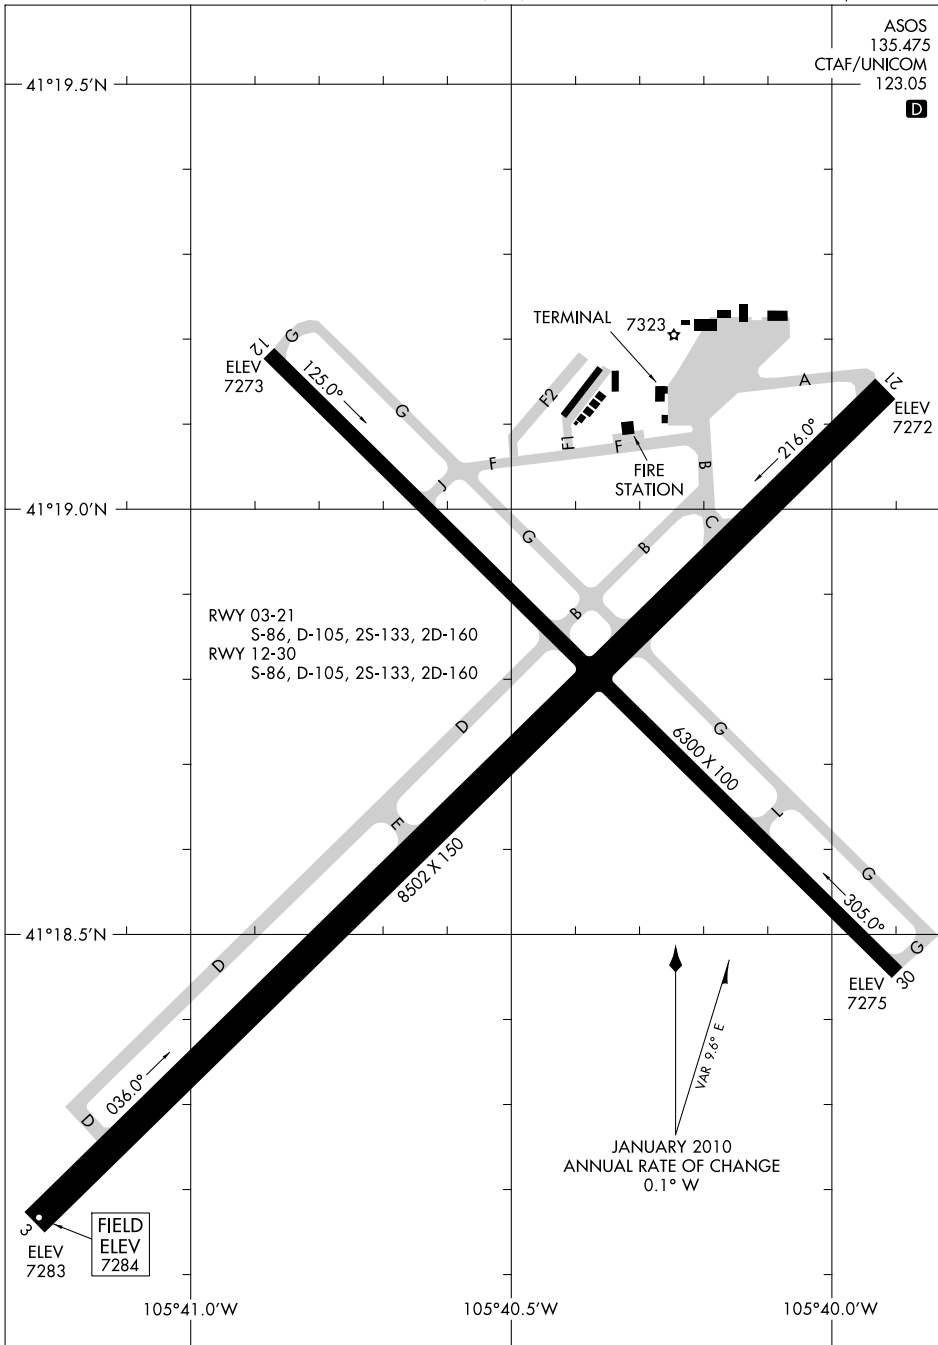

11013

AIRPORT DIAGRAM

AL-225 (FAA)

LARAMIE RGNL (L.A.R.)
LARAMIE, WYOMING

ASOS
135.475
CTAF/UNICOM
123.05

D

NW-1, 07 FEB 2013 to 07 MAR 2013

NW-1, 07 FEB 2013 to 07 MAR 2013

AIRPORT DIAGRAM

11013

LARAMIE, WYOMING
LARAMIE RGNL (L.A.R.)