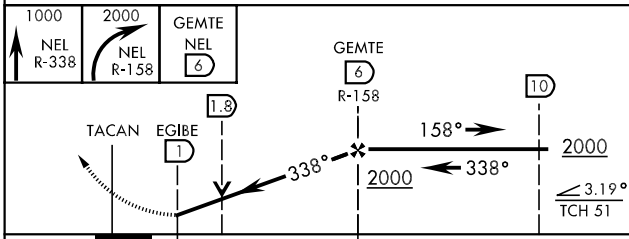

MC GUIRE APP CON
124.15 363.8

LAKEHURST TOWER ★
127.775 360.2

GND CON
118.375 307.05

NE-2, 07 FEB 2013 to 07 MAR 2013

NE-2, 07 FEB 2013 to 07 MAR 2013

EMERG SAFE ALT 100 NM 5000

CATEGORY	A	B	C	D
S-33	540-1 499 (500-1)	452 539 (600-1)	540-1½ 452 (500-1½)	540-1½ 452 (500-1½)
CIRCLING	600-1 499 (500-1)	640-1 539 (600-1)	640-1½ 539 (600-1½)	660-2 559 (600-2)