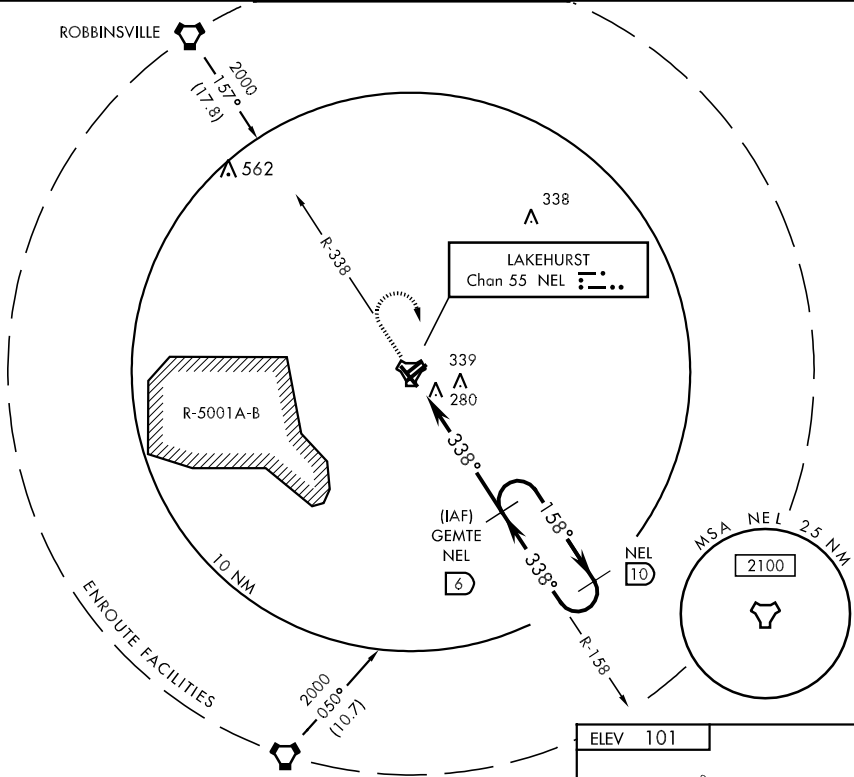

TACAN NEL Chan 55	APCH CRS 338°	Rwy ldg TDZE Arpt Elev 5001 88 101
-----------------------------	-------------------------	--

AL-223 [USN] (JOINT BASE MC GUIRE DIX LAKEHURST) (KNEL)

MISSED APPROACH: Climb to 2000, intercept NEL R-158 to GEMTE and hold.

MC GUIRE APP CON
124.15 363.8

LAKEHURST TOWER ★
127.775 360.2

GND CON
118.375 307.05

NE-2, 07 FEB 2013 to 07 MAR 2013

NE-2, 07 FEB 2013 to 07 MAR 2013

EMERG SAFE ALT 100 NM 5000

CATEGORY	A	B	C	D
S-33	540-1 499 (500-1)	452 539 (600-1)	540-1½ 452 (500-1½)	540-1½ 452 (500-1½)
CIRCLING	600-1 499 (500-1)	640-1 539 (600-1)	640-1½ 539 (600-1½)	660-2 559 (600-2)

HIRL Rwy 6-24, 15-33