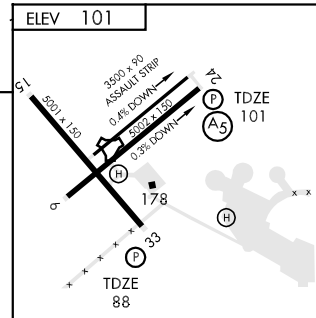

TACAN NEL Chan 55	APCH CRS 338°	Rwy ldg TDZE Arpt Elev 5001 88 101
-----------------------------	-------------------------	--

AL-223 [USN] (JOINT BASE MC GUIRE DIX LAKEHURST) (KNEL)

MISSED APPROACH: Climb to 2000, intercept NEL R-158 to GEMTE and hold.

MC GUIRE APP CON
124.15 363.8

LAKEHURST TOWER ★
127.775 360.2

GND CON
118.375 307.05

NE-2, 07 FEB 2013 to 07 MAR 2013

NE-2, 07 FEB 2013 to 07 MAR 2013

EMERG SAFE ALT 100 NM 5000

CATEGORY	A	B	C	D
S-33	540-1 499 (500-1)	452 539 (600-1)	540-1½ 452 (500-1½)	540-1½ 452 (500-1½)
CIRCLING	600-1 499 (500-1)	640-1 539 (600-1)	640-1½ 539 (600-1½)	660-2 559 (600-2)