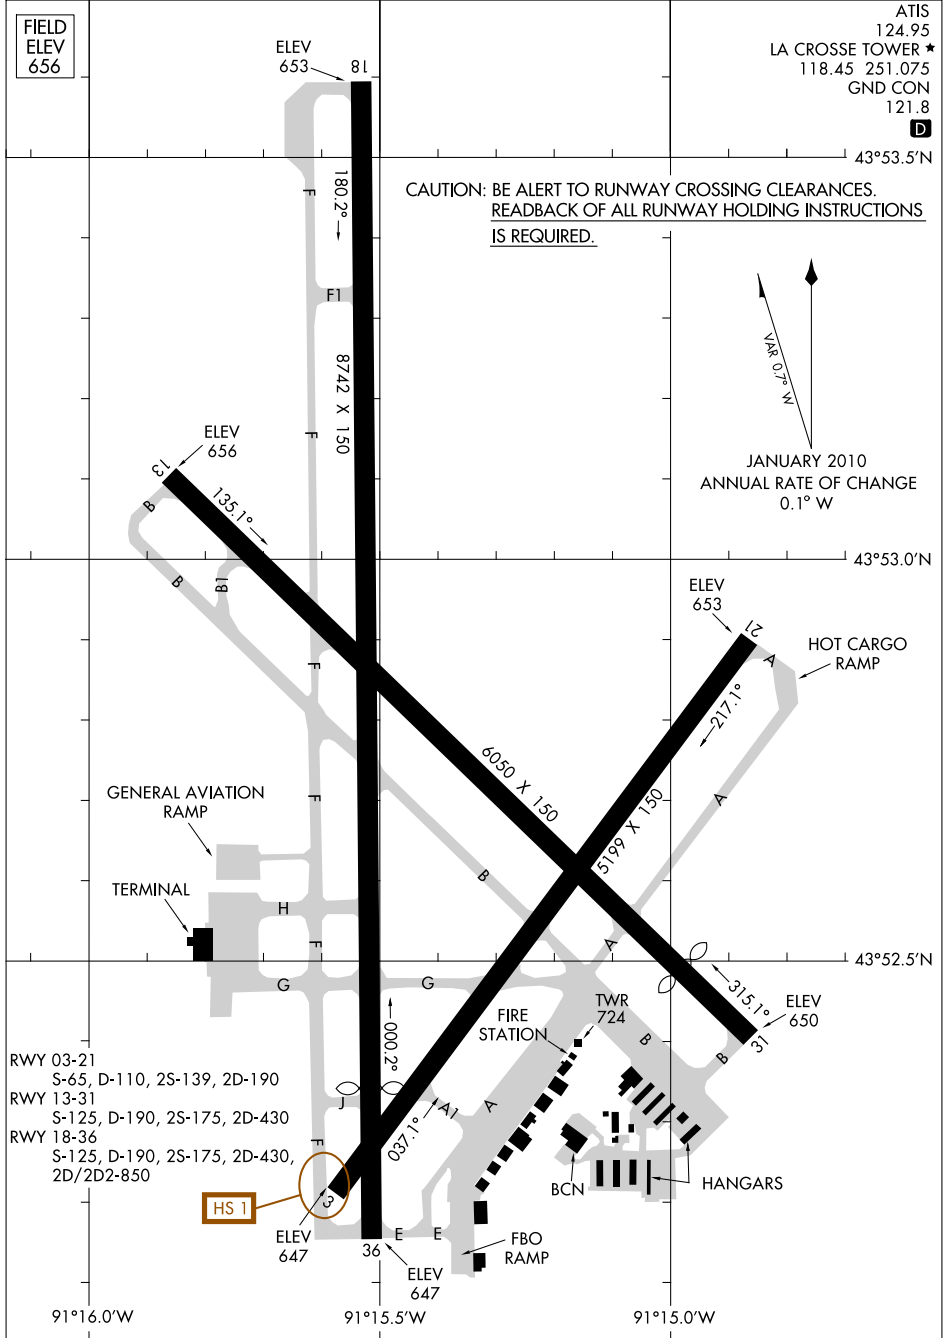

# AIRPORT DIAGRAM

AL-219 (FAA)

LA CROSSE MUNI (LSE)  
LA CROSSE, WISCONSIN

EC-3, 07 FEB 2013 to 07 MAR 2013

EC-3, 07 FEB 2013 to 07 MAR 2013

# AIRPORT DIAGRAM

LA CROSSE, WISCONSIN  
LA CROSSE MUNI (LSE)