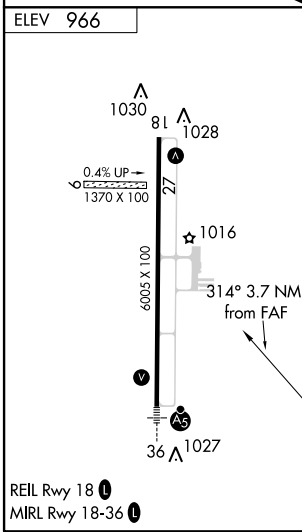

VOR/DME-B
KIRKSVILLE RGNL (IRK)

VORTAC IRK 114.6 Chan 93	APP CRS 314°	Rwy Idg TDZE Apt Elev N/A N/A 966
--	------------------------	---

⚠ When local altimeter setting not received, use Oltumwa Rgnl altimeter setting and increase all MDA 160 feet, and increase Cats C and D visibility 1/4 mile.

MISSED APPROACH: Climb to 3000 direct IRK VORTAC and hold, continue climb-in-hold to 3000.

ASOS 121.125	KANSAS CITY CENTER 132.6 370.9	UNICOM 122.8 (CTAF)
------------------------	--	-------------------------------

NC-3, 07 FEB 2013 to 07 MAR 2013

NC-3, 07 FEB 2013 to 07 MAR 2013

CATEGORY	A	B	C	D
CIRCLING	1400-1 434 (500-1)	1420-1 454 (500-1)	1420-1½ 454 (500-1½)	1520-2 554 (600-2)