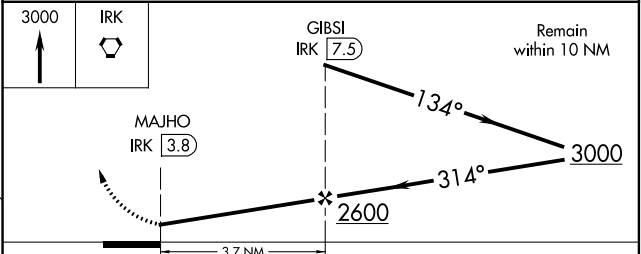

CATEGORY	A	B	C	D
CIRCLING	1400-1 434 (500-1)	1420-1 454 (500-1)	1420-1½ 454 (500-1½)	1520-2 554 (600-2)