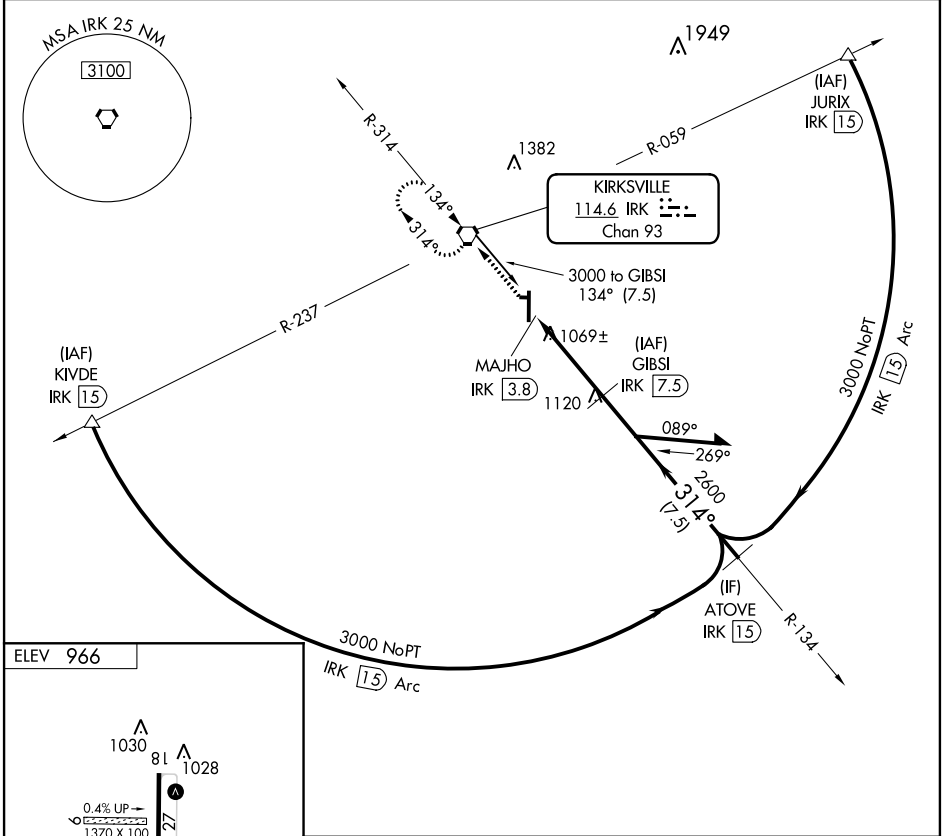

VOR/DME-B
KIRKSVILLE RGNL (IRK)

VORTAC IRK 114.6 Chan 93	APP CRS 314°	Rwy Idg TDZE Apt Elev N/A N/A 966
--	------------------------	---

⚠ When local altimeter setting not received, use Oltumwa Rgnl altimeter setting and increase all MDA 160 feet, and increase Cats C and D visibility 1/4 mile.

MISSED APPROACH: Climb to 3000 direct IRK VORTAC and hold, continue climb-in-hold to 3000.

ASOS 121.125	KANSAS CITY CENTER 132.6 370.9	UNICOM 122.8 (CTAF)
------------------------	--	-------------------------------

NC-3, 07 FEB 2013 to 07 MAR 2013

NC-3, 07 FEB 2013 to 07 MAR 2013

CATEGORY	A	B	C	D
CIRCLING	1400-1 434 (500-1)	1420-1 454 (500-1)	1420-1½ 454 (500-1½)	1520-2 554 (600-2)