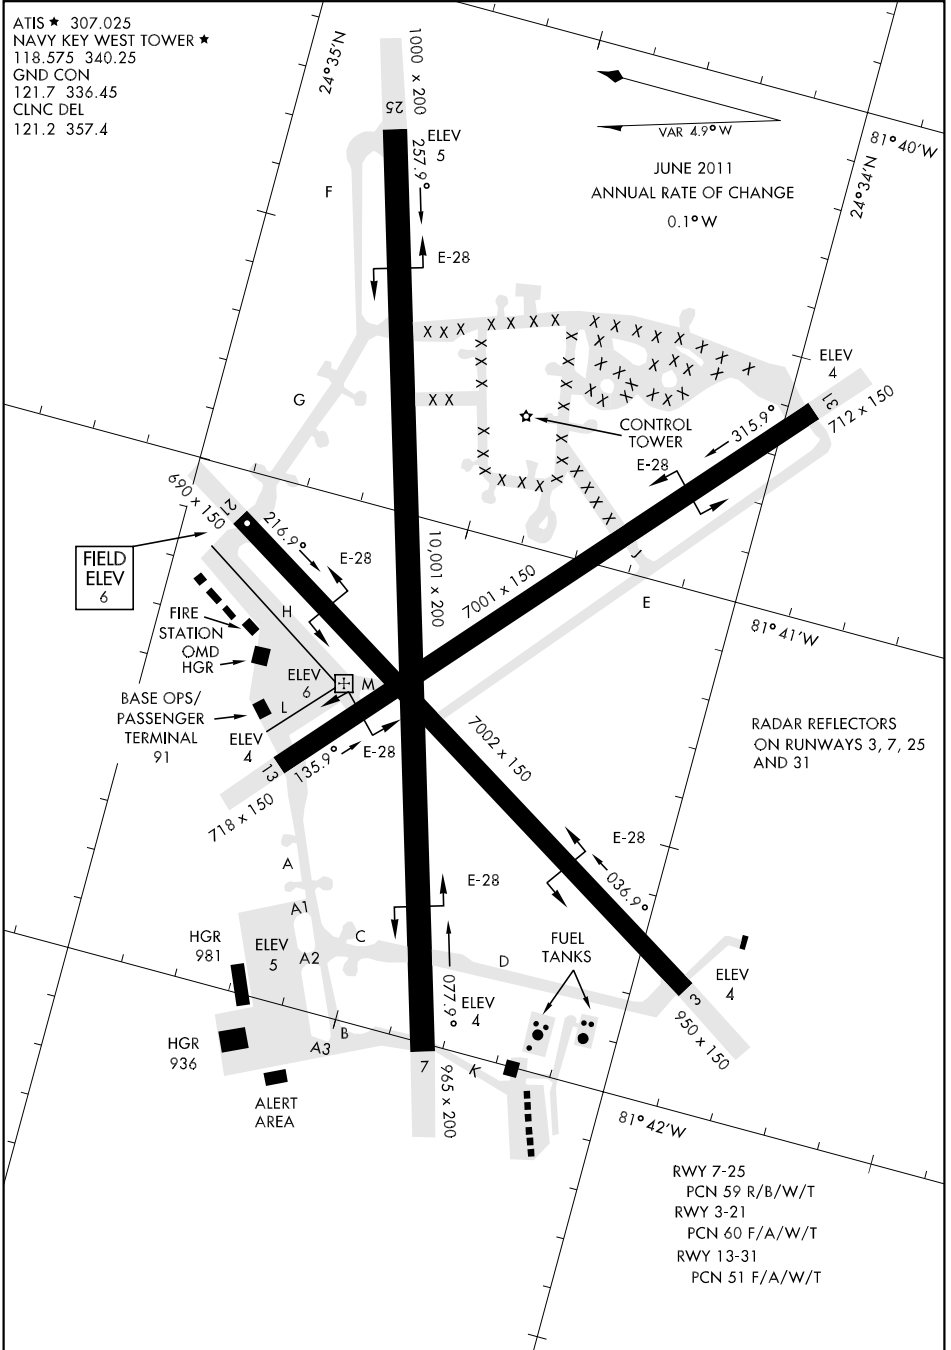

# AIRPORT DIAGRAM

ATIS ★ 307.025  
 NAVY KEY WEST TOWER ★  
 118.575 340.25  
 GND CON  
 121.7 336.45  
 CLNC DEL  
 121.2 357.4

VAR 4.9°W  
 JUNE 2011  
 ANNUAL RATE OF CHANGE  
 0.1°W

SE-3, 07 FEB 2013 to 07 MAR 2013

SE-3, 07 FEB 2013 to 07 MAR 2013

# AIRPORT DIAGRAM