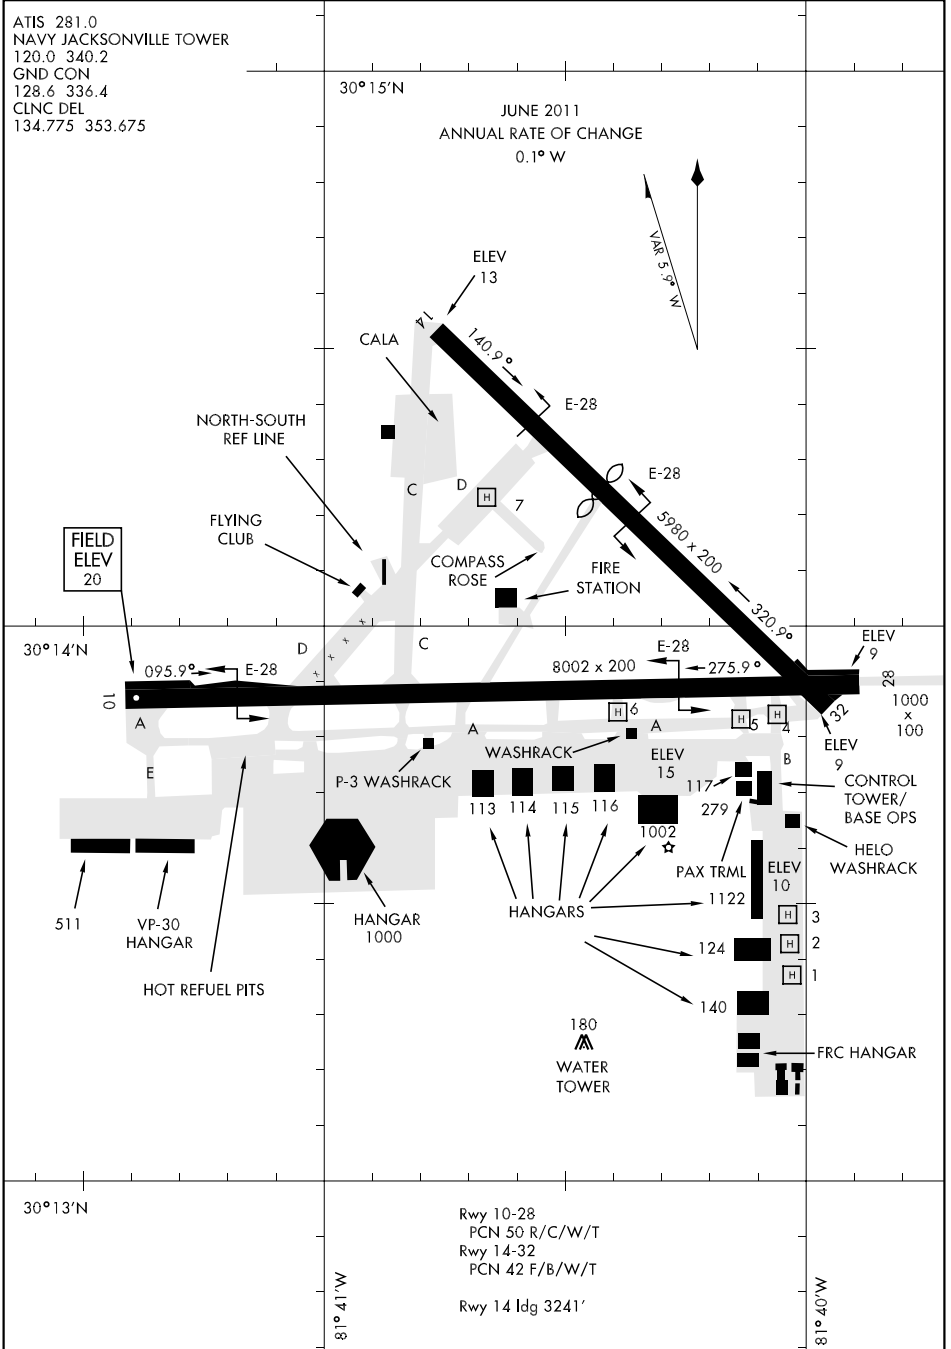

AIRPORT DIAGRAM

ATIS 281.0
 NAVY JACKSONVILLE TOWER
 120.0 340.2
 GND CON
 128.6 336.4
 CLNC DEL
 134.775 353.675

JUNE 2011
 ANNUAL RATE OF CHANGE
 0.1° W

SE-3, 07 FEB 2013 to 07 MAR 2013

SE-3, 07 FEB 2013 to 07 MAR 2013

AIRPORT DIAGRAM