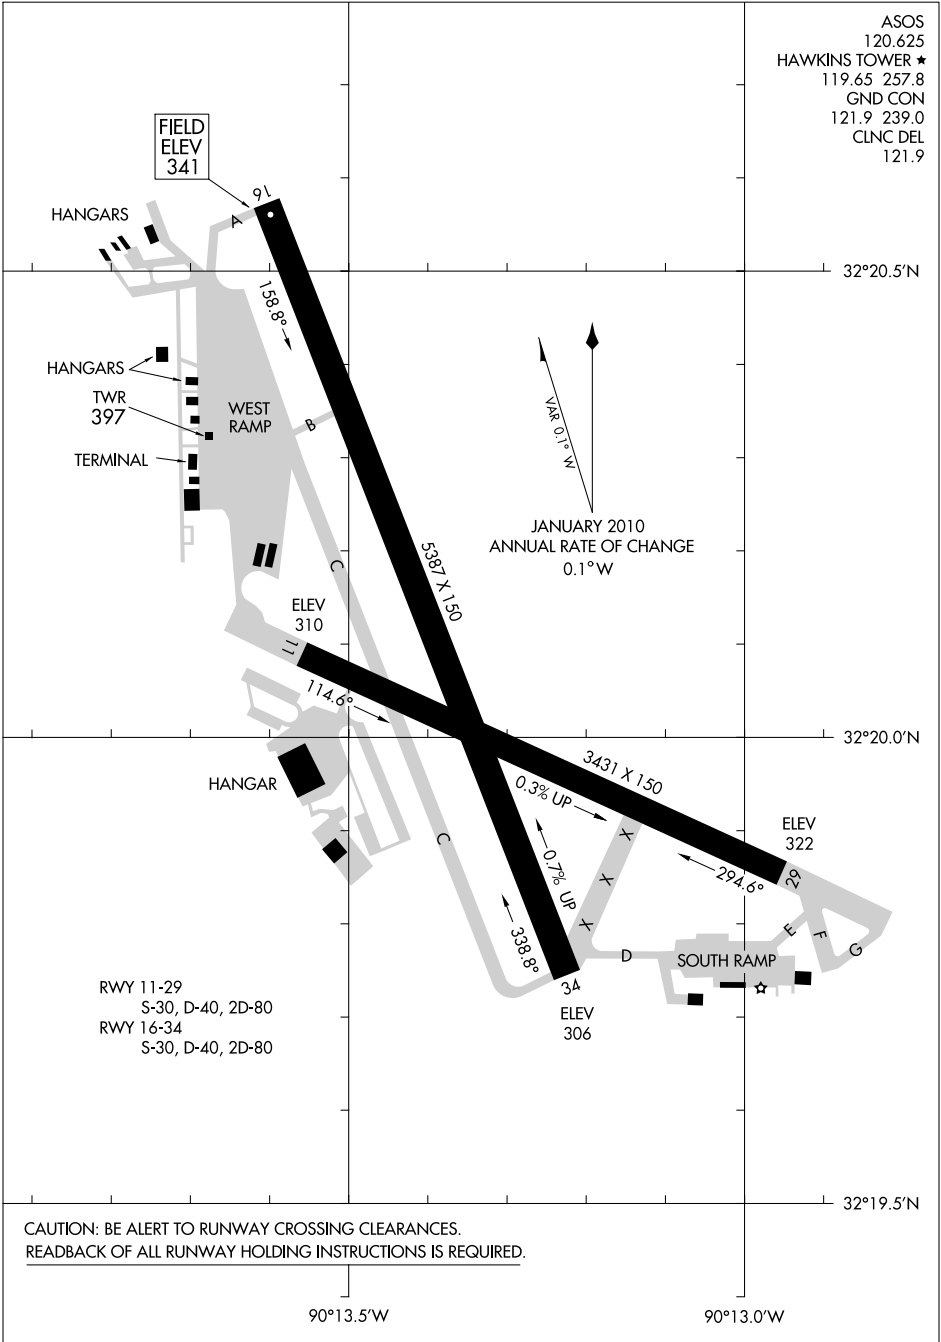

AIRPORT DIAGRAM

AL-206 (FAA)

JACKSON/HAWKINS FIELD (HKS)
JACKSON, MISSISSIPPI

ASOS
120.625
HAWKINS TOWER ★
119.65 257.8
GND CON
121.9 239.0
CLNC DEL
121.9

SC-4, 07 FEB 2013 to 07 MAR 2013

SC-4, 07 FEB 2013 to 07 MAR 2013

CAUTION: BE ALERT TO RUNWAY CROSSING CLEARANCES.
 READBACK OF ALL RUNWAY HOLDING INSTRUCTIONS IS REQUIRED.

AIRPORT DIAGRAM

JACKSON, MISSISSIPPI
JACKSON/HAWKINS FIELD (HKS)