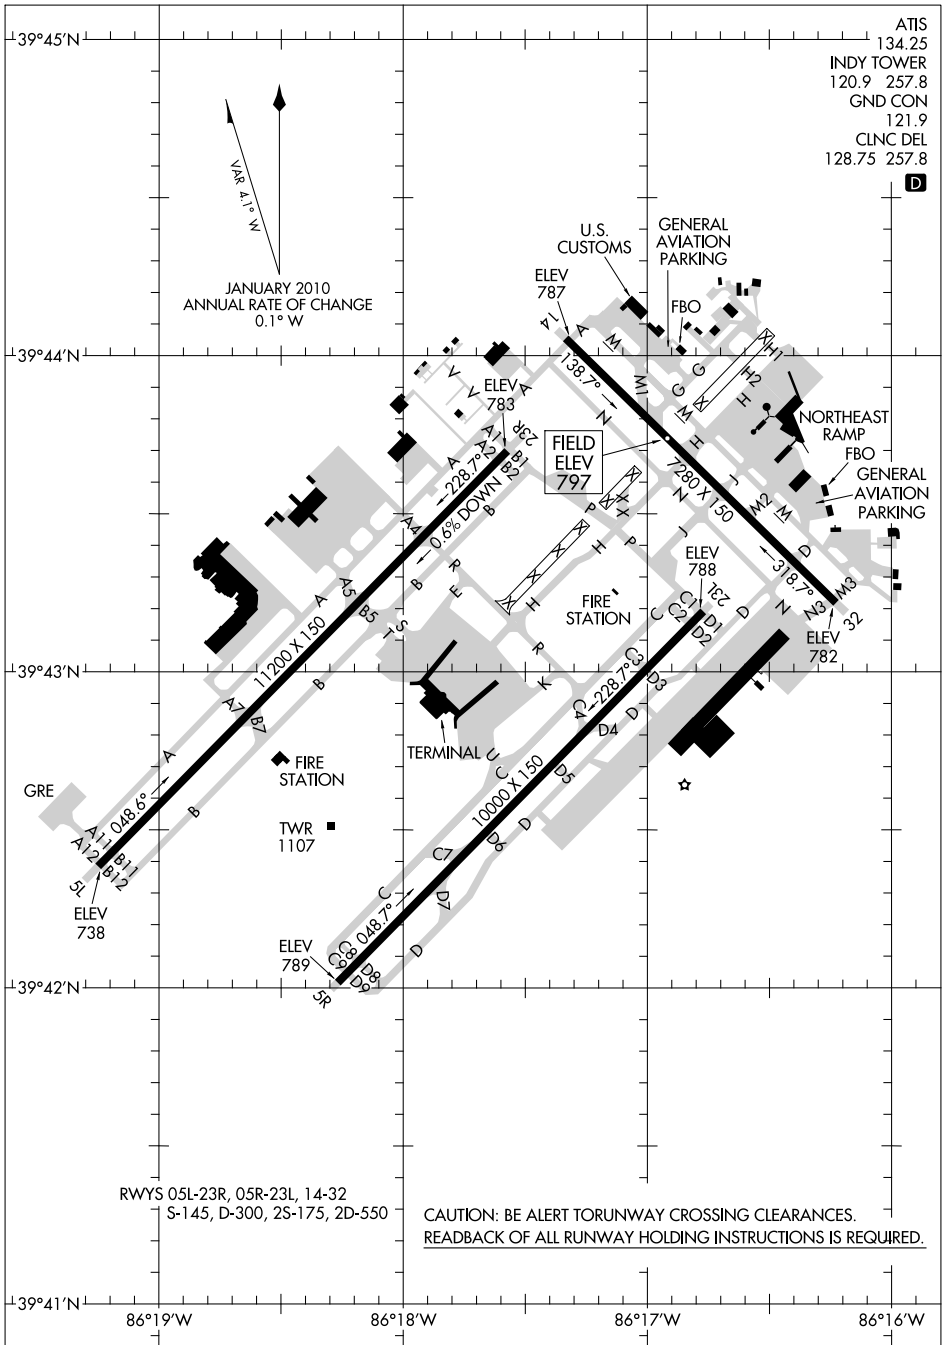

13010

# AIRPORT DIAGRAM

AL-203 (FAA)

INDIANAPOLIS INTL (IND)  
INDIANAPOLIS, INDIANA

EC-2, 07 FEB 2013 to 07 MAR 2013

EC-2, 07 FEB 2013 to 07 MAR 2013

# AIRPORT DIAGRAM

13010

INDIANAPOLIS, INDIANA  
INDIANAPOLIS INTL (IND)