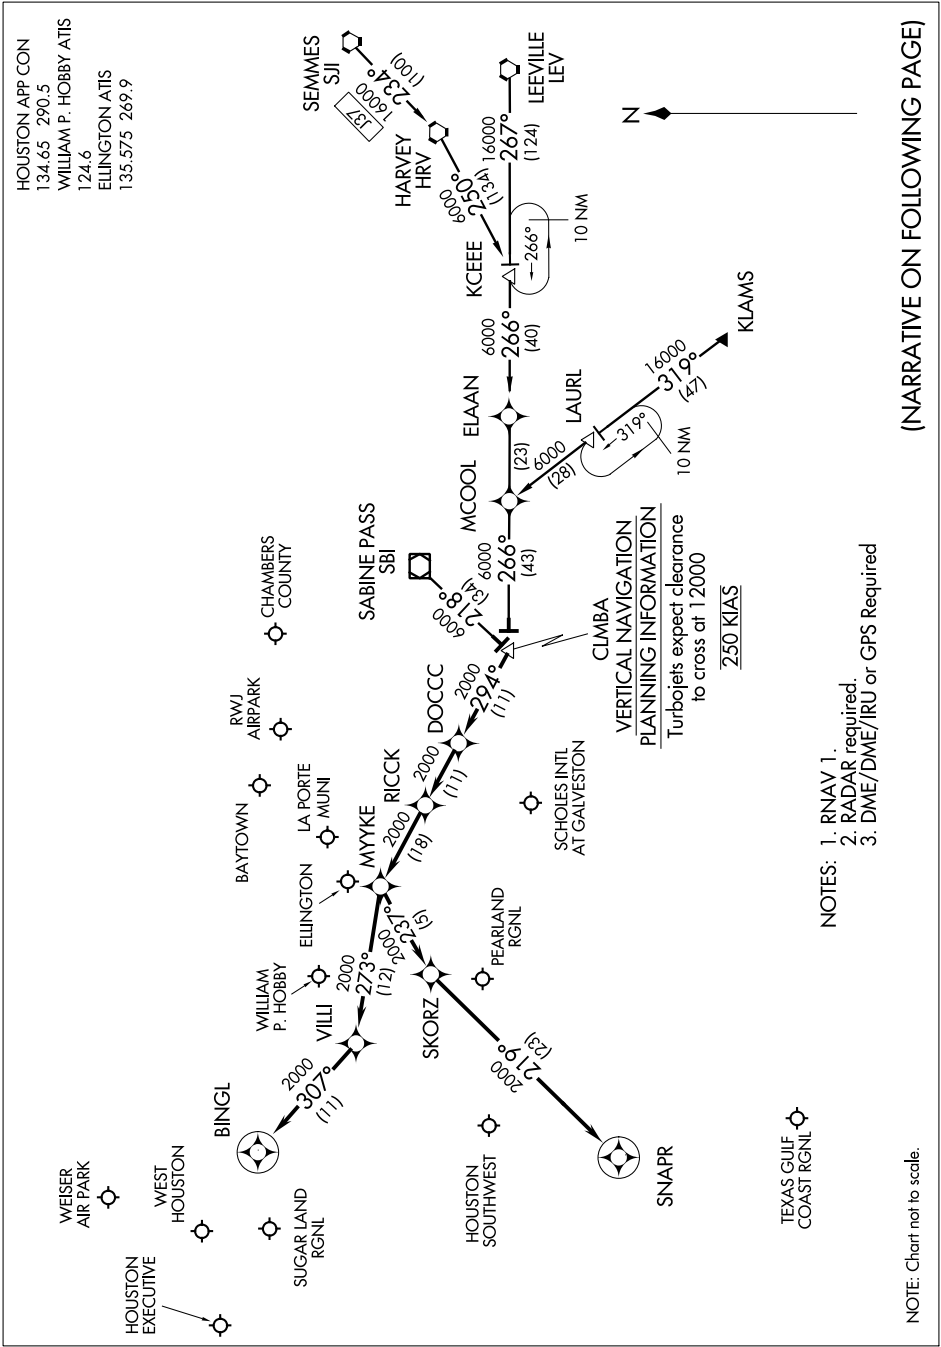

COLUMBIA ONE ARRIVAL (RNAV)

HOUSTON APP CON
 134.65 290.5
 WILLIAM P. HOBBY ATIS
 124.6
 ELLINGTON ATIS
 135.575 269.9

(NARRATIVE ON FOLLOWING PAGE)

SC-5, 07 FEB 2013 to 07 MAR 2013

- NOTES:
1. RNAV 1.
 2. RADAR required.
 3. DME/DME/IRU or GPS Required

NOTE: Chart not to scale.

COLUMBIA ONE ARRIVAL (RNAV)

SC-5, 07 FEB 2013 to 07 MAR 2013